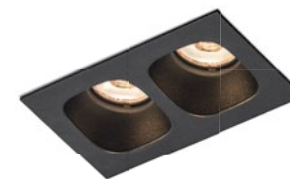

PIRRO

CEILING RECESSED

p. 291

1.0

LED 4.5W | 500mA | 9V
COB 3-step | excl. power supply
aluminium powder coated | PC
lens and reflector

0.09 kg IP20 3-0.3° 32°

50x50 85 4-25

	CODE
	150151E
	150151J
	150151K
	150151B