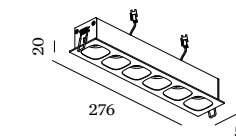

6.0

6x LED 4.5W | 500mA | 2x27V
COB 3-step | excl. power supply
aluminium powder coated | PC
lens and reflector

0.40 kg IP20 3-0.3° 32°

269x50 60 4-25

	CODE
	150651E
	150651J
	150651K
	150651B

LIGHT COLOUR	LUMEN	CRI	CODE
2700K	6x380	>90	3
3000K	6x405	>90	5

ALWAYS USE

power supply | 500mA (2 pieces needed)

	CODE
20W dim	90224602
20W DALI	90244602

more power supplies on page 695