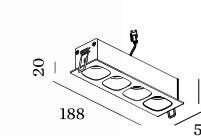

4.0

4x LED 4.5W | 500mA | 36V total
COB 3-step | excl. power supply
aluminium powder coated | PC
lens and reflector

0.28 kg IP20 3-0.3° 32°

181x50 60 4-25

	CODE
	150451E
	150451J
	150451K
	150451B

LIGHT COLOUR	LUMEN	CRI	CODE
2700K	4x380	>90	3
3000K	4x405	>90	5

ALWAYS USE

power supply | 500mA (1 piece needed)

	CODE
20W dim	90224602
20W DALI	90244602

more power supplies on page 695