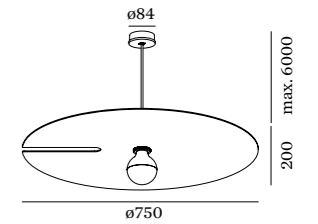

MIRRO

CEILING SUSPENDED

1.0

QA60 max. 15W | E27
aluminium | steel powder coated
aluminium composite panel

0.70kg IP20

2.5m

	CODE
	6341E8GB0
	6341E8NB0

6.0m

	CODE
	6344E8GB0
	6344E8NB0

OPTIONAL

QA60 LED E27 6W 500lm 2700K

	CODE
gold mirror	9003E139
silver mirror	9003E140

2.0

LED G95 max. 15W | E27
aluminium | steel powder coated
aluminium composite panel

1.00kg IP20

2.5m

	CODE
	6342E8GB0
	6342E8NB0

6.0m

	CODE
	6345E8GB0
	6345E8NB0

OPTIONAL

G95 LED E27 6W 500lm 2700K

	CODE
gold mirror	9003E142
silver mirror	9003E149

3.0

LED G95 max. 15W | E27
aluminium | steel powder coated
aluminium composite panel

2.10kg IP20

2.5m

	CODE
	6343E8GB0
	6343E8NB0

6.0m

	CODE
	6346E8GB0
	6346E8NB0

OPTIONAL

G95 LED E27 6W 500lm 2700K