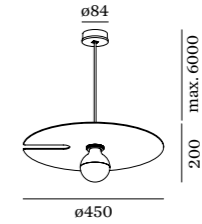

MIRRO

CEILING SUSPENDED

1.0

QA60 max. 15W | E27
aluminium | steel powder coated
aluminium composite panel

0.70kg IP20

2.5m

	CODE
	6341E8GB0
	6341E8NB0

6.0m

	CODE
	6344E8GB0
	6344E8NB0

OPTIONAL

QA60 LED E27 6W 500lm 2700K

	CODE
gold mirror	9003E139
silver mirror	9003E140

2.0

LED G95 max. 15W | E27
aluminium | steel powder coated
aluminium composite panel

1.00kg IP20