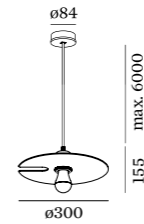

MIRRO

CEILING SUSPENDED

1.0

QA60 max. 15W | E27
aluminium | steel powder coated
aluminium composite panel

0.70kg IP20

2.5m

	CODE
	6341E8GB0
	6341E8NB0

6.0m

	CODE
	6344E8GB0
	6344E8NB0

OPTIONAL

QA60 LED E27 6W 500lm 2700K

	CODE
gold mirror	9003E139
silver mirror	9003E140

2.0

LED G95 max. 15W | E27
aluminium | steel powder coated
aluminium composite panel

1.00kg IP20