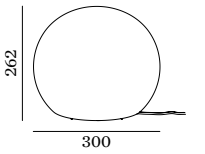

1.30kg IP20

CODE
6422C0WBO
6422C0YBO

cable plug with dimmer

OPTIONAL

C35 LED E14 6W opal dim
2700K | 470lm
more lamps and specs on page 80

CODE
9003C101

3.0

QA60 max. 12W | E27
220-240VAC | 50-60Hz
opal glass hand blown | aluminium
powder coated | black textile cable
incl. cable plug with dimmer