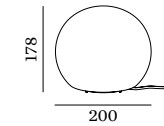

OPTIONAL

QT14 LED opal
2700K | 170lm
more lamps and specs on page 80

CODE
9019G706

2.0

LED C35 max. 6W | E14
220-240VAC | 50-60Hz
opal glass hand blown | aluminium
powder coated | black textile cable
incl. cable plug with dimmer