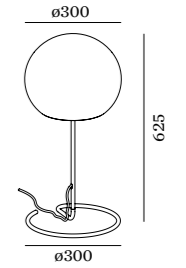

2.0

LED C35 max. 6W | E14
220-240VAC | 50-60Hz
opal glass hand blown | aluminium
steel powder coated | black textile
cable | incl. cable plug with
dimmer

2.30kg IP20

CODE
6432COWBO
6432COYBO

cable plug with dimmer

OPTIONAL

C35 LED E14 6W opal dim

2700K | 470lm 9003C101

more lamps and specs on page 80

3.0

QA60 max. 12W | E27
220-240VAC | 50-60Hz
opal glass hand blown | aluminium
steel powder coated | black textile
cable | incl. cable plug with
dimmer

3.30kg IP20

CODE
6433EOWBO
6433EOYBO

cable plug with dimmer

OPTIONAL

QA60 LED E27 9W dim

2700K | 800lm 9003E132

more lamps and specs on page 80