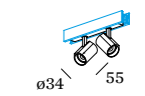

## 1.0

LED 6W | 48V | COB 3-step  
aluminium powder coated  
PC adapter

0.11kg IP20 0.3-1° 35°  
90° 355°

non dim

	CODE
	166562W_
	166562B_
	166562K_

DALI dim

	CODE
	166565W_
	166565B_
	166565K_

LIGHT COLOUR	LUMEN	CRI	CODE
2700K	440	>90	3
3000K	470	>90	5