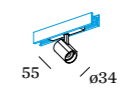

## 1.0

LED 6W | 48V | COB 3-step  
aluminium powder coated  
PC adapter

0.11kg IP20 0.3-1° 35°  
90° 355°

non dim

	CODE
	166562W_
	166562B_
	166562K_

DALI dim

	CODE
	166565W_
	166565B_
	166565K_

LIGHT COLOUR	LUMEN	CRI	CODE
2700K	440	>90	3
3000K	470	>90	5