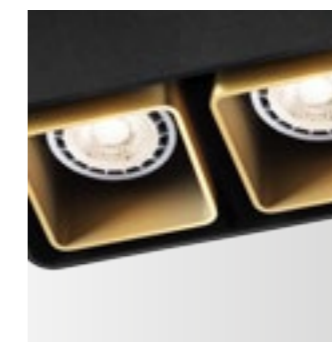

DOCUS

2.0 LED

2xLED 8W | 220-240VAC | 50-60Hz
COB2-step | incl. PS | phase-cut dim

CE 1.06kg ± 960° IP20 0.3 P Λ36°

2.0 PAR16

2xPAR16 max. 50W | GU10
220-240VAC | 50-60Hz

CE 1.01kg ± 960° IP20 0.9

2200K | >80CRI | 2x315lm

146464G1

146464B1

2700K | >80CRI | 2x480lm

146464W2

146464L2

146464G2

146464B2

3000K | >80CRI | 2x480lm

146464W4

146464L4

146464G4

146464B4

146420W0

146420L0

146420G0

146420B0

OPTIONAL

PAR16 LED GU10 6W phase-cut dim
2700K 390lm

901228W2

3000K 410lm

901228W4

PAR16 LED GU10 7W ambient white dim
1800-3000K

901229S9

OPTIONAL

inner cover

911021W1

911021G1

911021B1