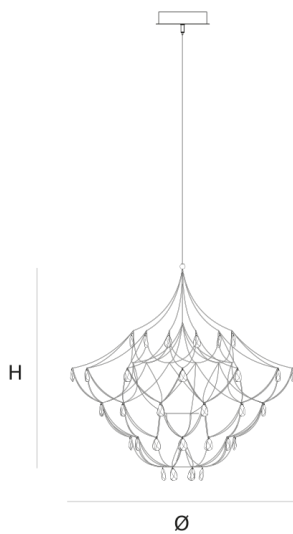

DIMENSIONS

Ø 60 cm 23.6 inch
H 60 cm 23.6 inch

CANOPY

Ø 20 cm 7.9 inch
H 5 cm 2 inch

CABLELENGTH

Up to 200 cm 78 inch

LIGHTSOURCE

48 x led E10, 12V/0,33W,
2600K, 1104LM

INCLUDED

Yes

 KG	 KG	
2	3	57x57x57cm
1	1.5	34x34x17cm

FINISH

Nickel
Brass
Copper
Blackbrass

TYPE.NR

TYPE	chandelier
STANDARD	
OPTIONAL	Downlight led 2700K 12V – 3W. 3000K or 3500K led.
TRANSFORMER/DRIVER	SCPower KVF-12030-TDW
DIMMING	leading and trailing edge
CLASSIFICATION	UL no IP20 yes