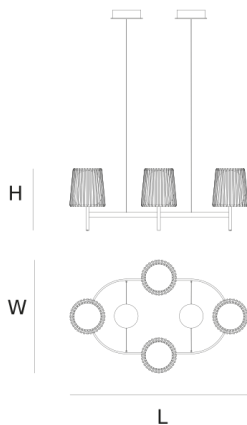

Product data sheet

Date: November 2nd 2021

ABOUT JULIA OVAL

CHANDELIER by Daniel Becker

A reinterpretation of the classic textile plissé shade. Julia series includes suspensions, chandeliers, wall, floor and table lamps. Each one consists of two shades: the outer is handmade of brass, while the inner is made of translucent glass. Both shades are connected to a classic table lamp in a way that signifies the present archetypal gesture.

DIMENSIONS

L 100 cm 39.4 inch
H 35 cm 13.8 inch
W 60 cm 23.6 inch

LIGHTSOURCE

4 x E14 led, 4W, 1040LM,
2000-2900K

FINISH

Chrome plated
Brass

TYPE.NR

CANOPY

Ø 17 cm 6.7 inch
H 5 cm 2 inch

INCLUDED

Yes

CABLELENGTH

Up to 200 cm 78 inch

TYPE	chandelier
STANDARD	The fixture is supplied with dim to warm led lamps. Black canopy with cover plate in matching colour of the fixture.
OPTIONAL	
TRANSFORMER/DRIVER	n/a
DIMMING	led dimmer