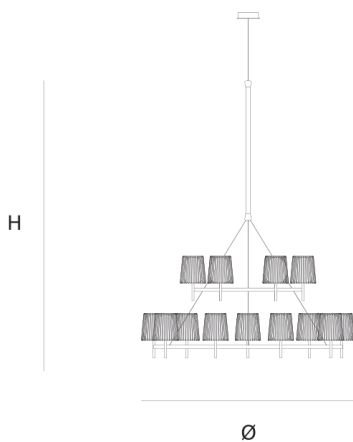

Product data sheet

Date: November 2nd 2021

ABOUT **JULIA DOUBLE**

CHANDELIER by Daniel Becker

A reinterpretation of the classic textile plissé shade. Julia series includes suspensions, chandeliers, wall, floor and table lamps. Each one consists of two shades: the outer is handmade of brass, while the inner is made of translucent glass. Both shades are connected to a classic table lamp in a way that signifies the present archetypal gesture.

DIMENSIONS

Ø 160 cm 63 inch
H 185 cm 72.8 inch

LIGHTSOURCE

15 x E14 led, 4W,
3900LM, 2000-2900K

FINISH

Chrome plated
Brass

TYPE.NR

CANOPY

Ø 17 cm 6.7 inch
H 5 cm 2 inch

INCLUDED

Yes

CABLELENGTH

Up to 300 cm 118 inch

TYPE	chandelier
STANDARD	
OPTIONAL	
TRANSFORMER/DRIVER	n/a
DIMMING	led dimmer
CLASSIFICATION	UL no IP20 yes

ENERGY LABEL A+
YEAR OF DESIGN 2016