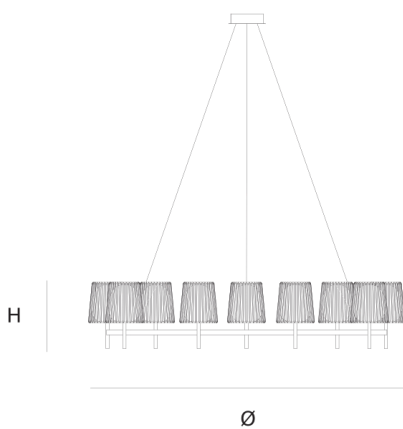

Product data sheet

Date: November 2nd 2021

ABOUT **JULIA SINGLE**

CHANDELIER by Daniel Becker

A reinterpretation of the classic textile plissé shade. Julia series includes suspensions, chandeliers, wall, floor and table lamps. Each one consists of two shades: the outer is handmade of brass, while the inner is made of translucent glass. Both shades are connected to a classic table lamp in a way that signifies the present archetypal gesture.

DIMENSIONS

Ø 160 cm 63 inch
H 35 cm 13.8 inch

LIGHTSOURCE

9 x E14 led, 4W, 2340LM,
2000-2900K

FINISH

Chrome plated
Brass

TYPE.NR

CANOPY

Ø 17 cm 6.7 inch
H 5 cm 2 inch

INCLUDED

Yes

CABLELENGTH

Up to 200 cm 78 inch

TYPE	chandelier
STANDARD	The fixture is supplied with dim to warm led lamps. Black canopy with cover plate in matching colour of the fixture.
OPTIONAL	
TRANSFORMER/DRIVER	n/a
DIMMING	led dimmer