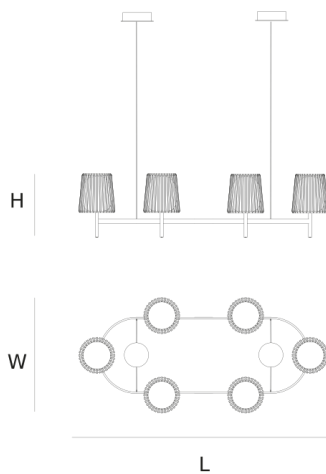

Product data sheet

Date: November 2nd 2021

ABOUT JULIA OVAL

CHANDELIER by Daniel Becker

A reinterpretation of the classic textile plissé shade. Julia series includes suspensions, chandeliers, wall, floor and table lamps. Each one consists of two shades: the outer is handmade of brass, while the inner is made of translucent glass. Both shades are connected to a classic table lamp in a way that signifies the present archetypal gesture.

DIMENSIONS

L 130 cm 51.2 inch
H 35 cm 13.8 inch
W 60 cm 23.6 inch

CANOPY

Ø 17 cm 6.7 inch
H 5 cm 2 inch

CABLELENGTH

Up to 200 cm 78 inch

LIGHTSOURCE

6 x E14 led, 4W, 1560LM,
2000-2900K

INCLUDED

Yes

45 120x60x75cm

FINISH

Chrome plated
Brass

TYPE.NR

TYPE	chandelier
STANDARD	The fixture is supplied with dim to warm led lamps. Black canopy with cover plate in matching colour of the fixture.
OPTIONAL	
TRANSFORMER/DRIVER	n/a
DIMMING	led dimmer