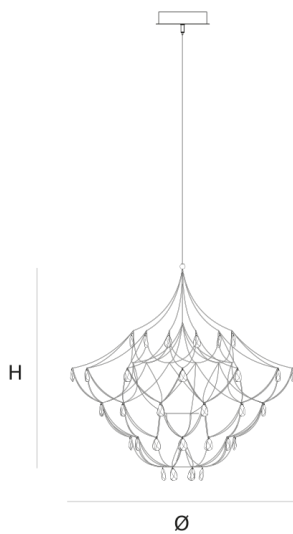

DIMENSIONS

Ø 180 cm 70.9 inch
H 180 cm 70.9 inch

CANOPY

Ø 25 cm 9.8 inch
H 5 cm 2 inch

CABLELENGTH

Up to 200 cm 78 inch

LIGHTSOURCE

150 x led E10, 12V/0,33W,
2600K, 3450LM

INCLUDED

Yes

 7  201  190x190x200cm

FINISH

Nickel 
Brass 
Copper 
Blackbrass 

TYPE.NR

TYPE	chandelier
STANDARD	
OPTIONAL	Downlight led 2700K 12V – 3W. 3000K or 3500K led.
TRANSFORMER/DRIVER	SCPower KVF-12060-TDW
DIMMING	leading and trailing edge
CLASSIFICATION	UL no IP20 yes