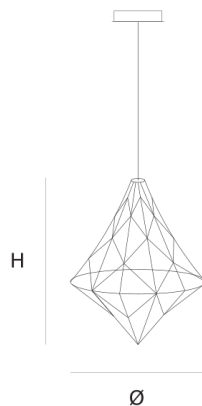

TYPE	chandelier
STANDARD	
OPTIONAL	3000K or 3500K led.
TRANSFORMER/DRIVER	SCPpower KVF-12030-TDW
DIMMING	leading and trailing edge
CLASSIFICATION	UL no IP20 yes