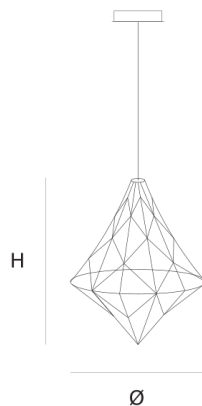

Product data sheet

Date: November 11th 2021

ABOUT NOBILIS CHANDELIER

by Jan Pauwels

A modern reinterpretation of grandma's old chandelier. The E10 light bulbs and tiny metal rods are the only two basic elements of this light fixture. They give the fixture its shape and structure.

DIMENSIONS

Ø 100 cm 39.4 inch
H 120 cm 47.2 inch

CANOPY

Ø 20 cm 7.9 inch
H 7.5 cm 3 inch

CABLELENGTH

Up to 200 cm 78 inch

LIGHTSOURCE

178 x led E10, 12V/0,33W,
2600K, 4094LM

INCLUDED

Yes

 5  70  108x108x140cm

FINISH

Nickel
Brass
Copper
Blackbrass

TYPE.NR

TYPE	chandelier
STANDARD	
OPTIONAL	3000K or 3500K led.
TRANSFORMER/DRIVER	SCPpower KVF-12060-TDW
DIMMING	leading and trailing edge
CLASSIFICATION	UL no IP20 yes