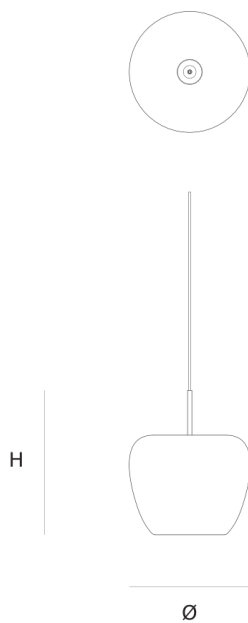

Product data sheet

Date: November 2nd 2021

ABOUT **APPLE MOOD SMALL** **SUSPENSION** by Malika Novi

The natural beauty of the apple. A transparent apple shaped glass with a solid aluminium core. Pay attention of ordering separately the canopy and driver.

DIMENSIONS

Ø 11.5 cm 4.5 inch
H 9.5 cm 3.7 inch

CANOPY

CABLELENGTH
Up to 200 cm 78 inch

LIGHTSOURCE

Led, 2,5W, 200LM, 2700K

INCLUDED

Yes