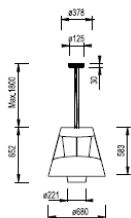

CRINOLINA GRANDE SOSPENSIONE Ø 680 mm PENDANT GRANDE Ø 680 mm

Metallo verniciato
opaco bianco
White mat lacquered metal

bianco / white	halogen	CRI 103-019370
bianco / white	fluorescent	CRI 103-018795
antracite / anthracite	halogen	CRI 103-019369
antracite / anthracite	fluorescent	CRI 103-018794
viola / purple	halogen	CRI 103-019371
viola / purple	fluorescent	CRI 103-018796

2 lampadine energy saver Halogen Classic dimmerabili da 70W, attacco E27, oppure
2 lampadine fluorescenti compatte, non dimmerabili, da 30W, attacco E27.

2 energy saver Halogen Classic light bulbs 70W, socket E27 with dimmer, or
2 compact fluorescent light bulbs 30W socket E27.