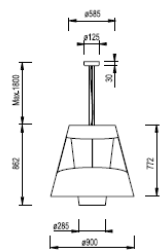

CRINOLINA SUPER GRANDE SOSPENSIONE Ø 900 mm PENDANT SUPER GRANDE Ø 900 mm

Metallo verniciato opaco
Mat lacquered metal

bianco / white	halogen	CRI 105-019370
bianco / white	fluorescent	CRI 105-018795
antracite / anthracite	halogen	CRI 105-019369
antracite / anthracite	fluorescent	CRI 105-018794
viola / purple	halogen	CRI 105-019371
viola / purple	fluorescent	CRI 105-018796

3 lampadine energy saver halogen classic dimmerabili da 70W, attacco E27, oppure
3 lampadine fluorescenti compatte, non dimmerabili, da 30W, attacco E27.

3 energy saver halogen classic light bulbs 70W, socket E27 with dimmer, or
3 compact fluorescent light bulbs 30W, socket E27.