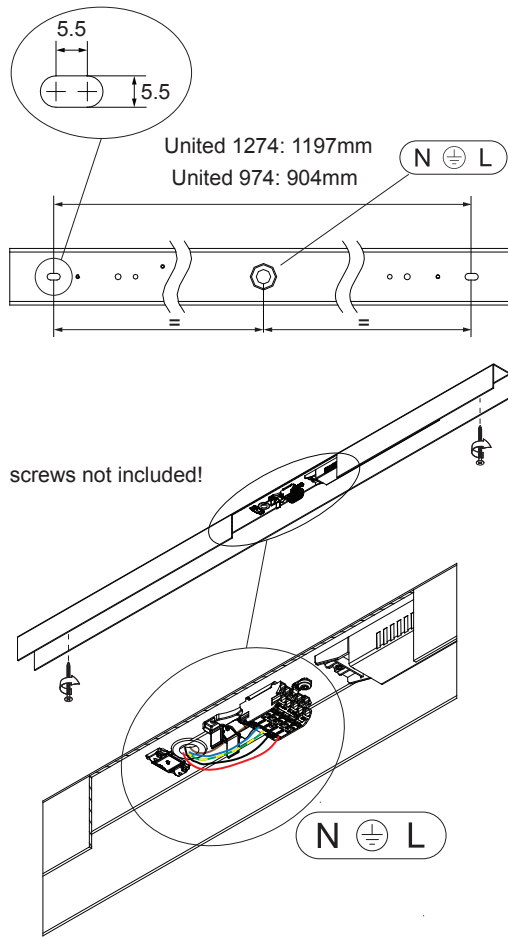

UNITED LED 974mm/1274mm 1x LED GI

133900XX_133901XX_133902XX_133930XX_133931XX_133932XX_133910XX_133911XX_133912XX_133940XX_133941XX_133942XX

dali/pushdim		1-10V	
L		L	
N			
Da/Ls			
Da/N			