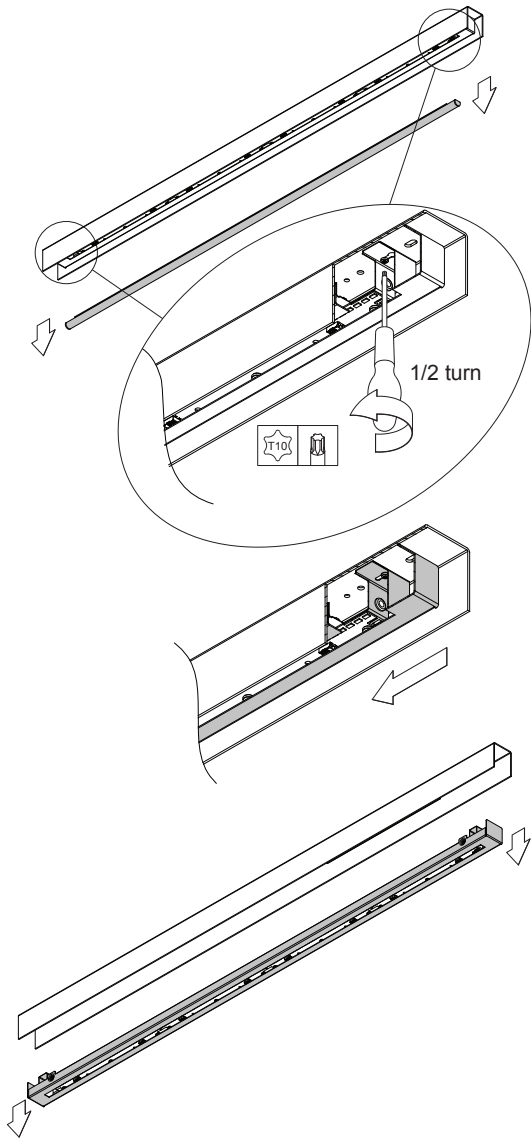

UNITED LED 974mm/1274mm 1x LED GI

133900XX_133901XX_133902XX_133930XX_133931XX_133932XX_133910XX_133911XX_133912XX_133940XX_133941XX_133942XX

dali/pushdim		1-10V	
L		L	
N			
Da/Ls			
Da/N			