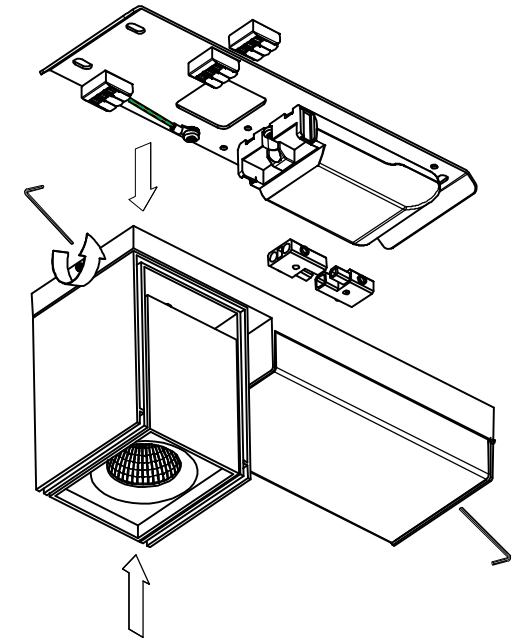

# Rektor 1x LED Tre dim

128260XX\_128261XX\_128280XX\_128281XX

1

2

3

4

The light source contained in this luminaire shall only be replaced by the manufacturer or his service agent or a similar qualified person