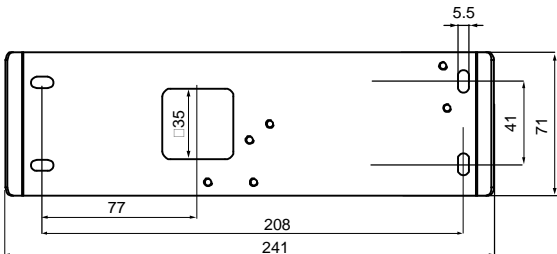

# Rektor 1x LED Tre dim

128260XX\_128261XX\_128280XX\_128281XX

1

2

3

4

The light source contained in this luminaire shall only be replaced by the manufacturer or his service agent or a similar qualified person