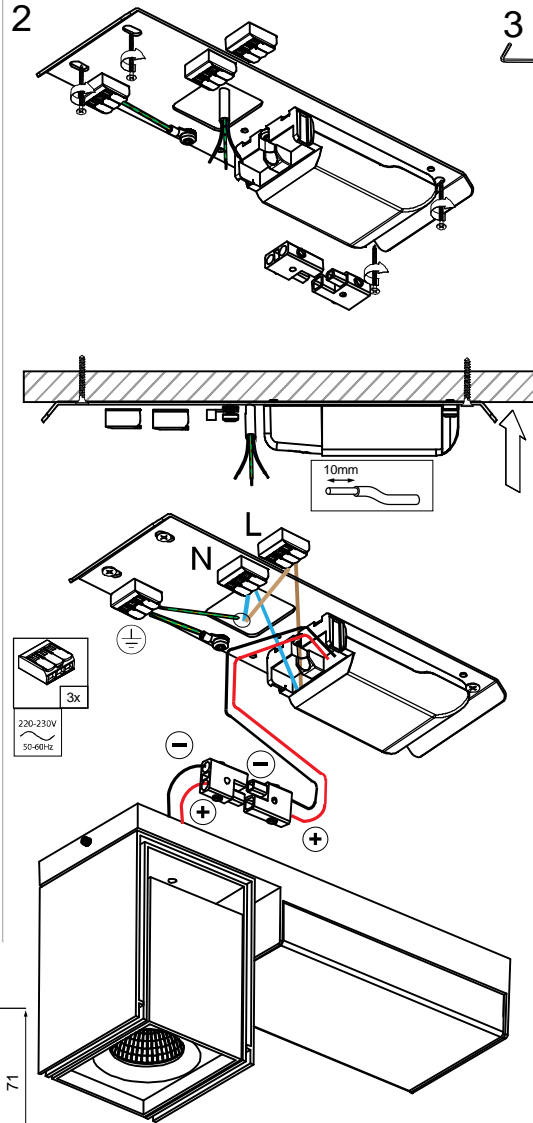

# Rektor 1x LED Tre dim

128260XX\_128261XX\_128280XX\_128281XX

1

2

3

4

The light source contained in this luminaire shall only be replaced by the manufacturer or his service agent or a similar qualified person