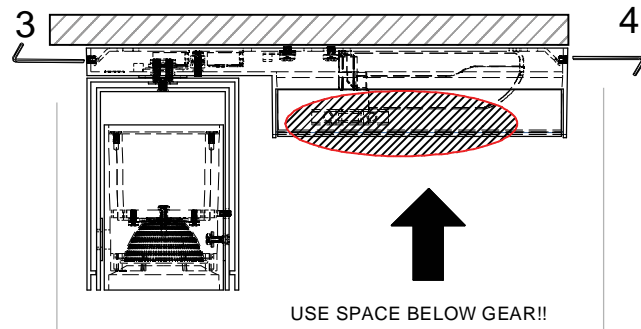

# Rektor 1x LED Tre dim

128260XX\_128261XX\_128280XX\_128281XX

1

2

3

4

The light source contained in this luminaire shall only be replaced by the manufacturer or his service agent or a similar qualified person