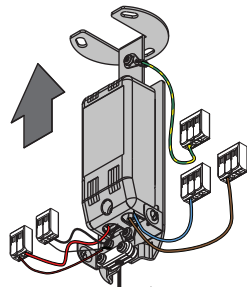

Placebo up LED (warm dim) Tre dim GI

126200XX_126203XX_126206XX

4

11mm
0,2 - 4mm²
24 - 12 AWG

SCREWS ARE NOT INCLUDED

5

6