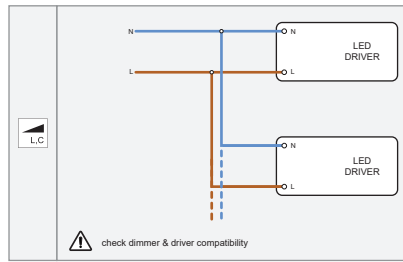

Placebo up LED (warm dim) Tre dim GI

126200XX_126203XX_126206XX

4

11mm
0,2 - 4mm²
24 - 12 AWG

SCREWS ARE NOT INCLUDED

5

6