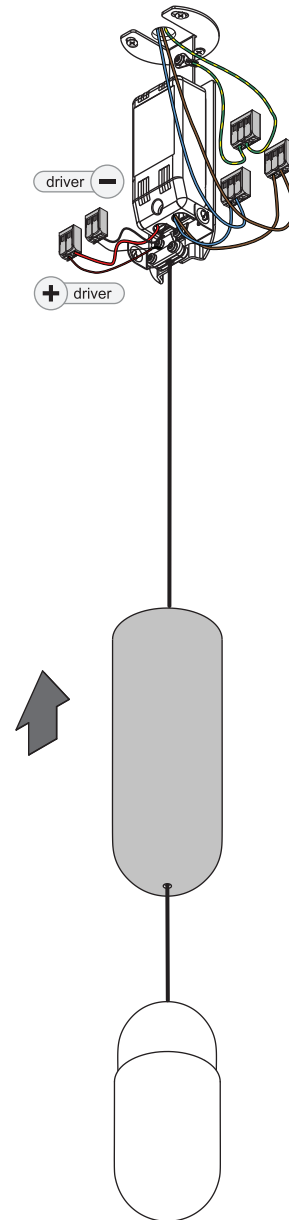

Placebo up LED (warm dim) Tre dim GI

126200XX_126203XX_126206XX

4

11mm
0,2 - 4mm²
24 - 12 AWG

SCREWS ARE NOT INCLUDED

5

6