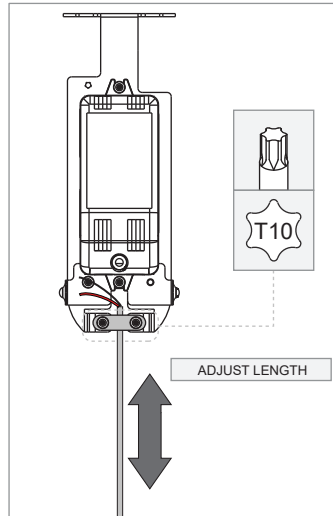

Placebo up LED (warm dim) Tre dim GI

126200XX_126203XX_126206XX

4

11mm
0,2 - 4mm²
24 - 12 AWG

SCREWS ARE NOT INCLUDED

5

6