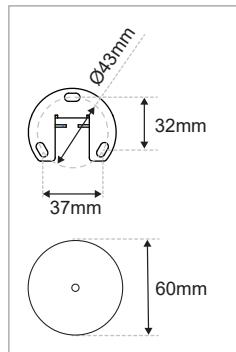

Placebo up LED (warm dim) Tre dim GI

126200XX_126203XX_126206XX

4

11mm
0,2 - 4mm²
24 - 12 AWG

SCREWS ARE NOT INCLUDED

5

6