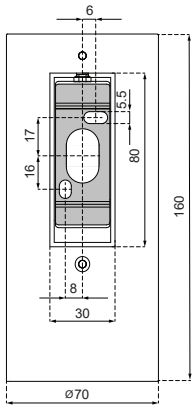

Nude wall 1xLED retrofit 2,7KM

109221XX_B1

1

SCREWS NOT INCLUDED

2

3

INSTALLATION REMARK

4