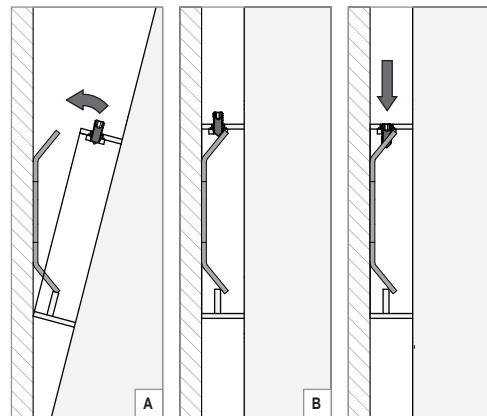

Nude wall 1xLED retrofit 2,7KM

109221XX_B1

1

SCREWS NOT INCLUDED

2

3

INSTALLATION REMARK

4