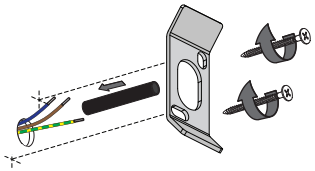

Nude wall 1xLED retrofit 2,7KM

109221XX_B1

1

SCREWS NOT INCLUDED

2

3

INSTALLATION REMARK

4