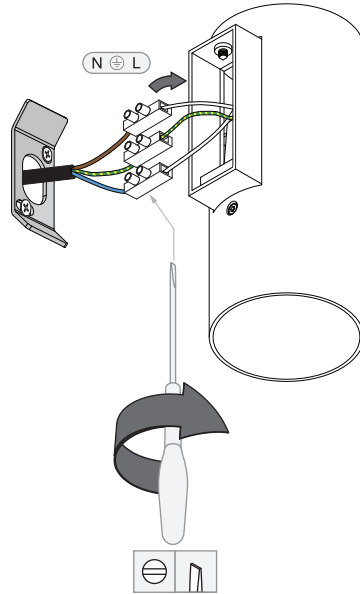

Nude wall 1xLED retrofit 2,7KM

109221XX_B1

1

SCREWS NOT INCLUDED

2

3

INSTALLATION REMARK

4

LEDLAMP INCLUDED
E27 PAR20 LEDLAMP