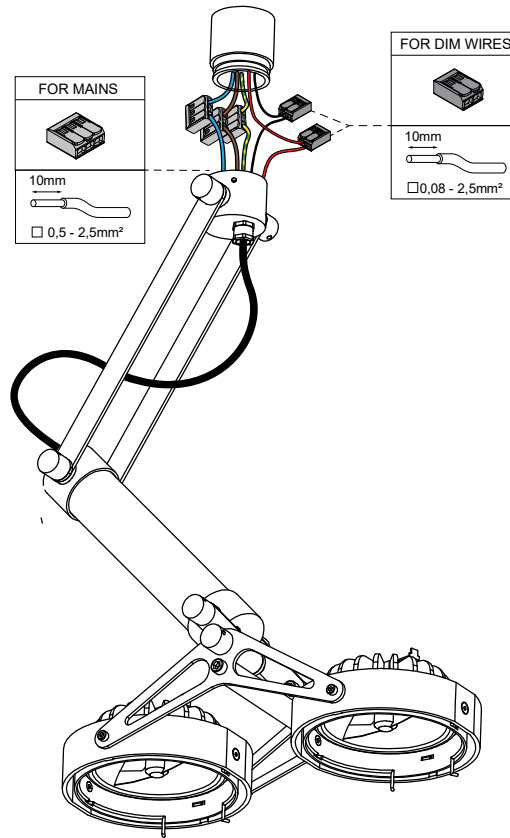

# NOMAD 2xLED GI 1-10 V

123500XX\_123501XX\_123504XX

⚠	Turn off fixture immediately when one lamp is broken. This will result in overloading the remaining lamps	The light source contained in this luminaire shall only be replaced by the manufacturer or his service agent
	ONLY TO BE USED WITH LAMPS:	

ONLY TO BE USED WITH LAMPS:

- 70000156 LU ARRAY 20°
- 70000157 LU ARRAY 45°