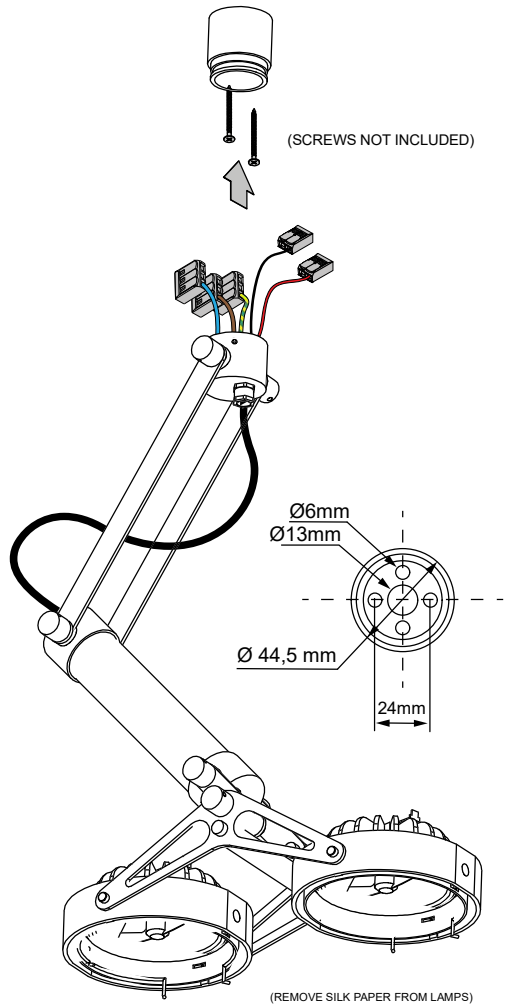

# NOMAD 2xLED GI 1-10 V

123500XX\_123501XX\_123504XX

⚠	Turn off fixture immediately when one lamp is broken. This will result in overloading the remaining lamps	The light source contained in this luminaire shall only be replaced by the manufacturer or his service agent
	ONLY TO BE USED WITH LAMPS:	

ONLY TO BE USED WITH LAMPS:

- 70000156 LU ARRAY 20°
- 70000157 LU ARRAY 45°