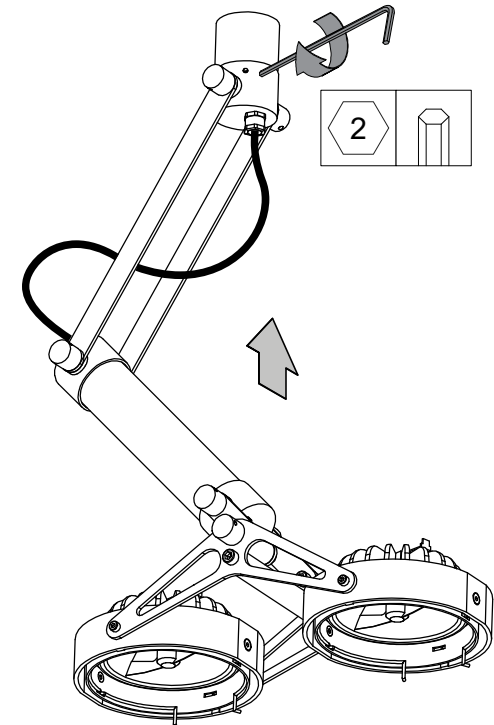

# NOMAD 2xLED GI 1-10 V

123500XX\_123501XX\_123504XX

⚠	Turn off fixture immediately when one lamp is broken. This will result in overloading the remaining lamps	The light source contained in this luminaire shall only be replaced by the manufacturer or his service agent
	ONLY TO BE USED WITH LAMPS:	

ONLY TO BE USED WITH LAMPS:

- 70000156 LU ARRAY 20°
- 70000157 LU ARRAY 45°