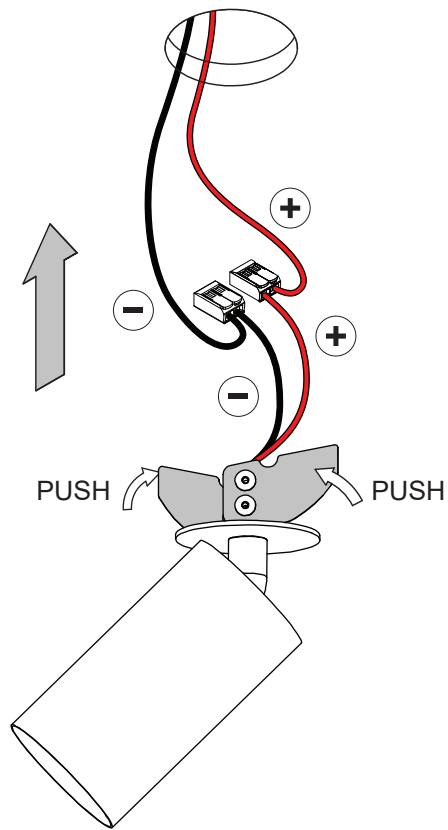

Minude 45 Ceiling Recessed Adjustable 1xLED GE

114610XX_114611XX

Drive Current (mA)	Forward Voltage		Power (W)
	min (Vf)	max (Vf)	
350	14,0	18,0	5,6
500	14,2	18,2	8,1
For serial connection, respect polarity!			
⊕ RED		⊖ BLACK	

	LIGHT SOURCE - DO NOT TOUCH LED Touching the LED can result in permanent damage of the light source. The light source contained in this luminaire shall only be replaced by the manufacturer or his service agent or a similar qualified person.
	PREVENTING ELECTROSTATIC DAMAGE A discharge of static electricity may damage sensitive components. Always be properly grounded when touching leads or circuitry inside the luminaire. Use a wrist strap connected by a ground cord to the housing. Avoid touching the light sources with bare hands.
DRIVERS & ACCESSORIES	
For latest version of driver matrix and available accessories check www.supermodular.com or connect with your sales contact.	