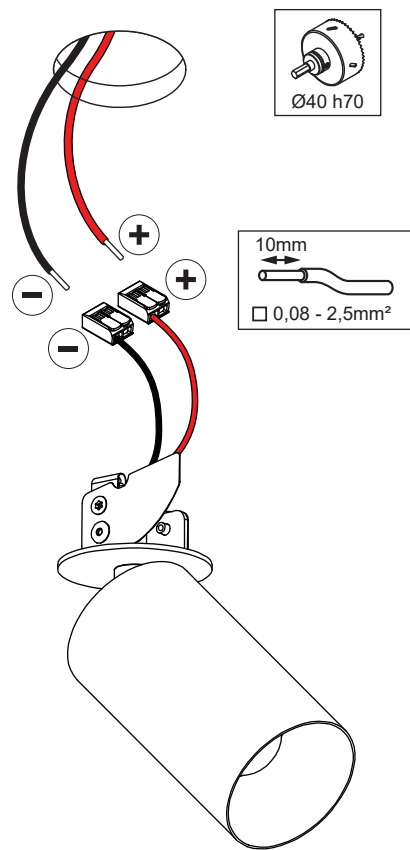

Minude 45 Ceiling Recessed Adjustable 1xLED GE

114610XX_114611XX

Drive Current (mA)	Forward Voltage		Power (W)
	min (Vf)	max (Vf)	
350	14,0	18,0	5,6
500	14,2	18,2	8,1
For serial connection, respect polarity!			
⊕ RED		⊖ BLACK	

	LIGHT SOURCE - DO NOT TOUCH LED Touching the LED can result in permanent damage of the light source. The light source contained in this luminaire shall only be replaced by the manufacturer or his service agent or a similar qualified person.
	PREVENTING ELECTROSTATIC DAMAGE A discharge of static electricity may damage sensitive components. Always be properly grounded when touching leads or circuitry inside the luminaire. Use a wrist strap connected by a ground cord to the housing. Avoid touching the light sources with bare hands.
DRIVERS & ACCESSORIES	
For latest version of driver matrix and available accessories check www.supermodular.com or connect with your sales contact.	