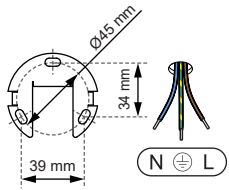

Marbul suspension adjustable LED GI

142330XX_142340XX_142350XX_142333XX_142343XX_142353XX-B1

REFLECTOR SHOULD BE ORDERED SEPERATELY

CE, 220-230V 50-60Hz, L,C, 1-10V, PUSH, DALI, and other safety and compatibility symbols.