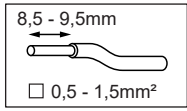

Marbul suspension adjustable LED GI

142330XX_142340XX_142350XX_142333XX_142343XX_142353XX-B1

REFLECTOR SHOULD BE ORDERED SEPERATELY

CE, 220-230V 50-60Hz, L,C, 1-10V, PUSH, DALI, and other safety and compatibility symbols.