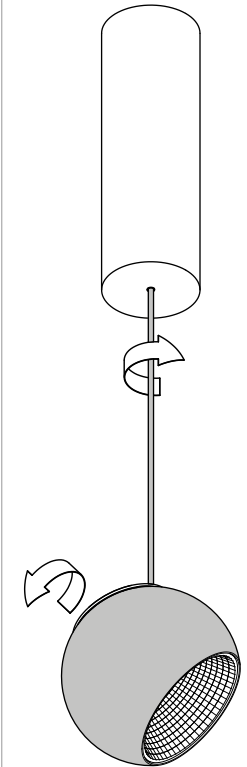

Marbul suspension adjustable LED GI

142330XX_142340XX_142350XX_142333XX_142343XX_142353XX-B1

REFLECTOR SHOULD BE ORDERED SEPERATELY

CE, 220-230V 50-60Hz, L,C, 1-10V, PUSH, DALI, and other safety and compatibility symbols.