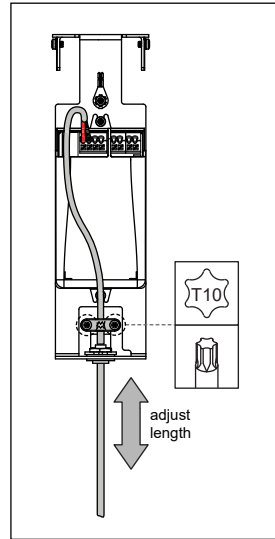

Marbul suspension adjustable LED GI

142330XX_142340XX_142350XX_142333XX_142343XX_142353XX-B1

REFLECTOR SHOULD BE ORDERED SEPERATELY

CE, 220-230V 50-60Hz, L,C, 1-10V, PUSH, DALI, and other safety and compatibility symbols.