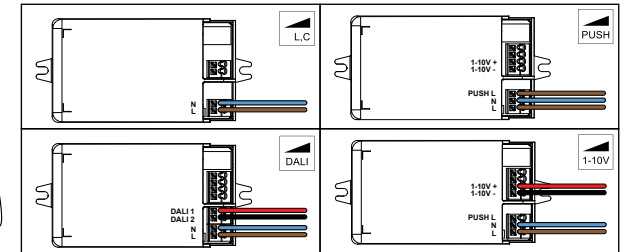

Marbul suspension adjustable LED GI

142330XX_142340XX_142350XX_142333XX_142343XX_142353XX-B1

REFLECTOR SHOULD BE ORDERED SEPERATELY

CE, 220-230V 50-60Hz, L,C, 1-10V, PUSH, DALI, and other safety and compatibility symbols.