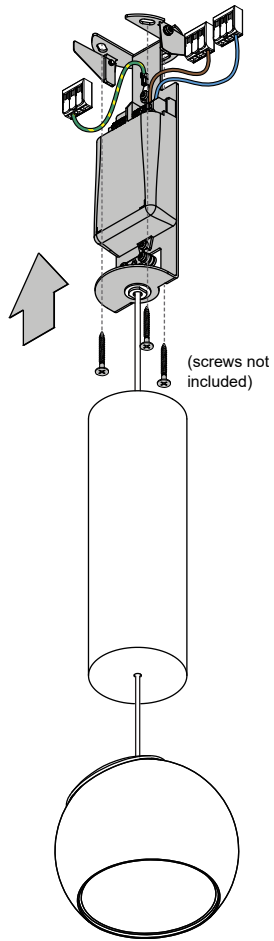

Marbul suspension adjustable LED GI

142330XX_142340XX_142350XX_142333XX_142343XX_142353XX-B1

REFLECTOR SHOULD BE ORDERED SEPERATELY

CE, 220-230V 50-60Hz, L,C, 1-10V, PUSH, DALI, and other safety and compatibility symbols.