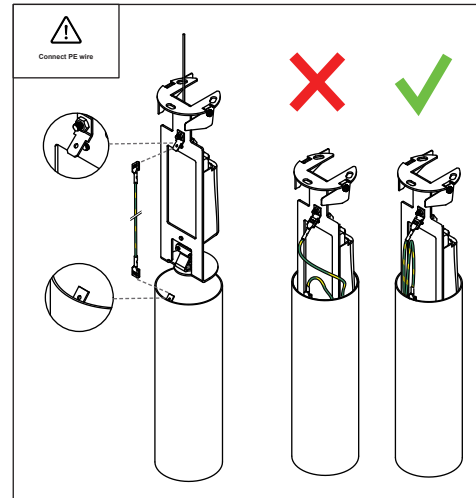

Marbul suspension adjustable LED GI

142330XX_142340XX_142350XX_142333XX_142343XX_142353XX-B1

REFLECTOR SHOULD BE ORDERED SEPERATELY

CE, 220-230V 50-60Hz, L,C, 1-10V, PUSH, DALI, and other safety and compatibility symbols.