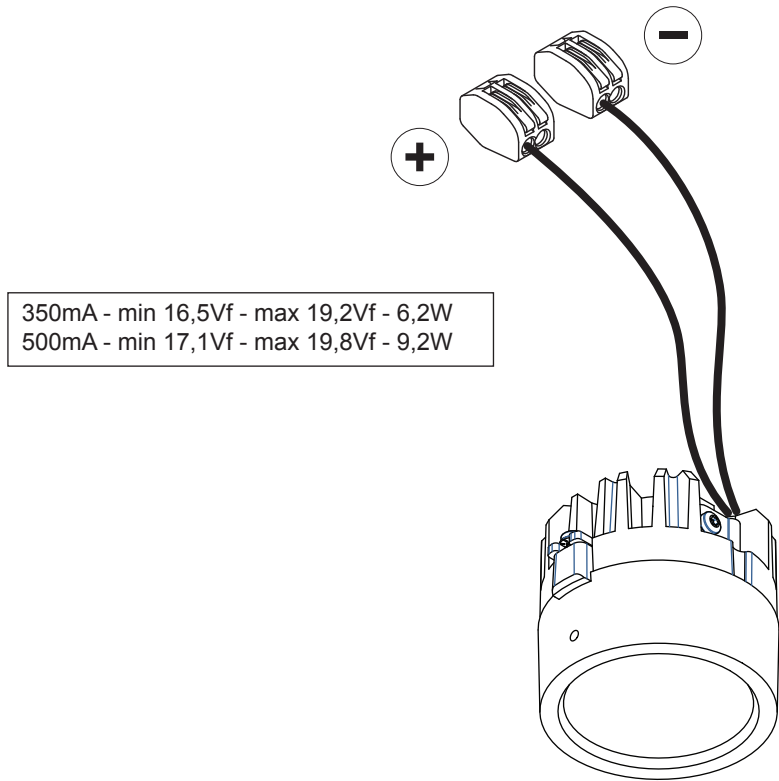

M-LED 50 GE ALU

14060005 14060105 14060205 14060305 14060405 14060505 14060605 14060705 14060805 14060905 14061005 14061105

 Replace protective shield when broken.
The luminaire shall only be used
complete with its protective shield.
Reference number: 1011481