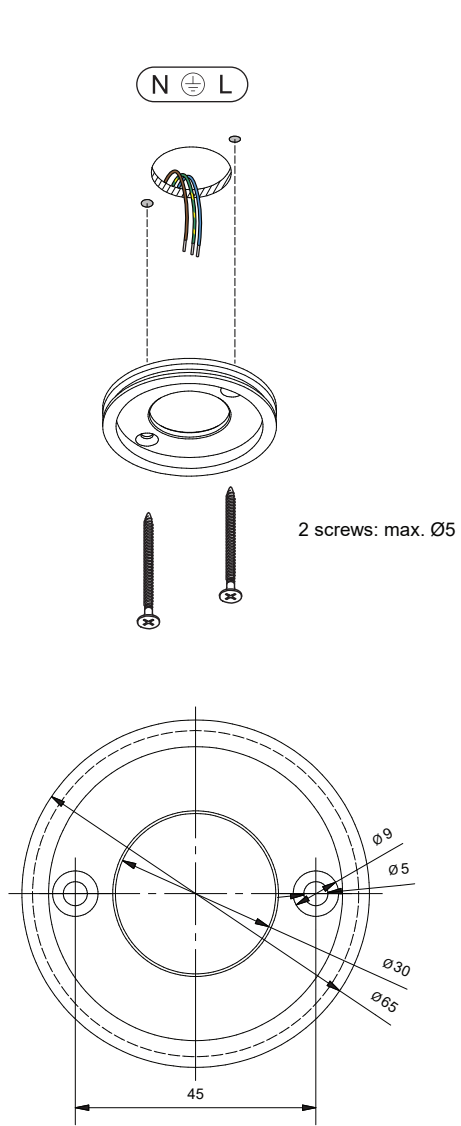

Médard 70 Stretched 1x LED TrE DIM

116500XX_116501XX_116502XX_116503XX_116504XX_116505XX

	LIGHT SOURCE - DO NOT TOUCH LED Touching the LED can result in permanent damage of the light source. The light source contained in this luminaire shall only be replaced by the manufacturer or his service agent or a similar qualified person.
	PREVENTING ELECTROSTATIC DAMAGE A discharge of static electricity may damage sensitive components. Always be properly grounded when touching leads or circuitry inside the luminaire. Use a wrist strap connected by a ground cord to the housing. Avoid touching the light sources with bare hands.