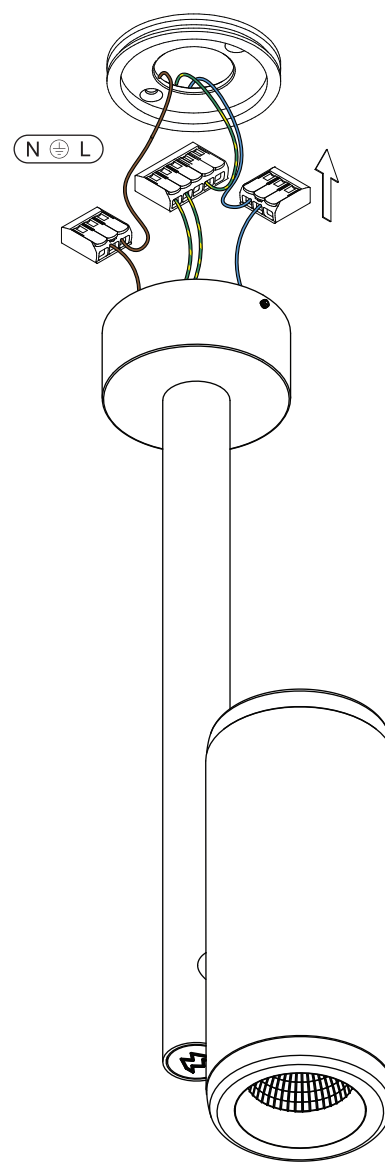

Médard 70 Stretched 1x LED TrE DIM

116500XX_116501XX_116502XX_116503XX_116504XX_116505XX

	LIGHT SOURCE - DO NOT TOUCH LED Touching the LED can result in permanent damage of the light source. The light source contained in this luminaire shall only be replaced by the manufacturer or his service agent or a similar qualified person.
	PREVENTING ELECTROSTATIC DAMAGE A discharge of static electricity may damage sensitive components. Always be properly grounded when touching leads or circuitry inside the luminaire. Use a wrist strap connected by a ground cord to the housing. Avoid touching the light sources with bare hands.