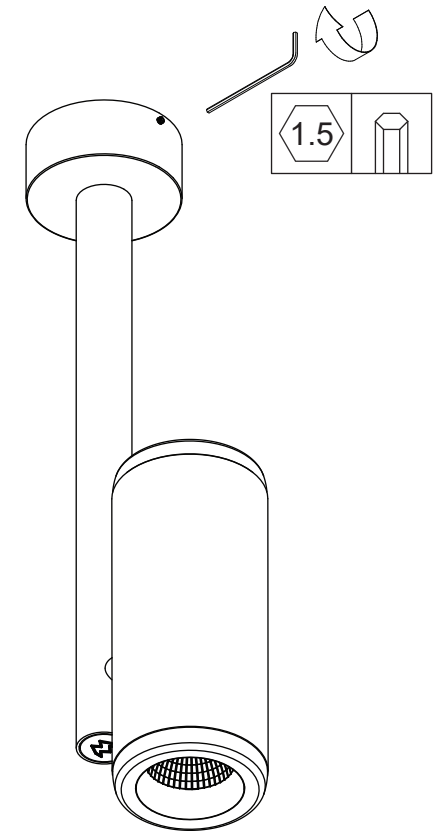

Médard 70 Stretched 1x LED TrE DIM

116500XX_116501XX_116502XX_116503XX_116504XX_116505XX

	LIGHT SOURCE - DO NOT TOUCH LED Touching the LED can result in permanent damage of the light source. The light source contained in this luminaire shall only be replaced by the manufacturer or his service agent or a similar qualified person.
	PREVENTING ELECTROSTATIC DAMAGE A discharge of static electricity may damage sensitive components. Always be properly grounded when touching leads or circuitry inside the luminaire. Use a wrist strap connected by a ground cord to the housing. Avoid touching the light sources with bare hands.