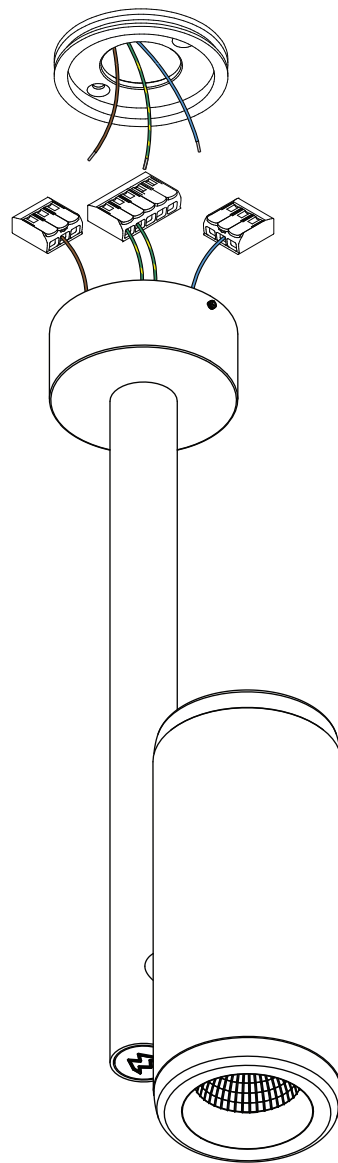

Médard 70 Stretched 1x LED TrE DIM

116500XX_116501XX_116502XX_116503XX_116504XX_116505XX

	LIGHT SOURCE - DO NOT TOUCH LED Touching the LED can result in permanent damage of the light source. The light source contained in this luminaire shall only be replaced by the manufacturer or his service agent or a similar qualified person.
	PREVENTING ELECTROSTATIC DAMAGE A discharge of static electricity may damage sensitive components. Always be properly grounded when touching leads or circuitry inside the luminaire. Use a wrist strap connected by a ground cord to the housing. Avoid touching the light sources with bare hands.