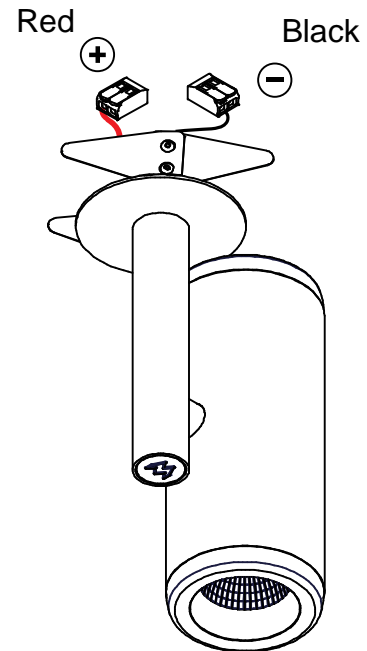

# Médard ceiling recessed LED GE

127360XX\_127361XX\_127362XX\_127363XX

1

2

Drive Current (mA)	Forward Voltage		Power (W)
	min (Vf)	max (Vf)	
350	29,1	33,7	11,0
500	29,9	34,7	16,2

3

4

**CAN BE USED WITH**

12291330 Gypkit 170x112 - ø65  
10490330 Conbox 172x112x100x236

Drivers:  
see driver matrix - latest version on website  
[www.supermodular.com](http://www.supermodular.com) or check sales contact