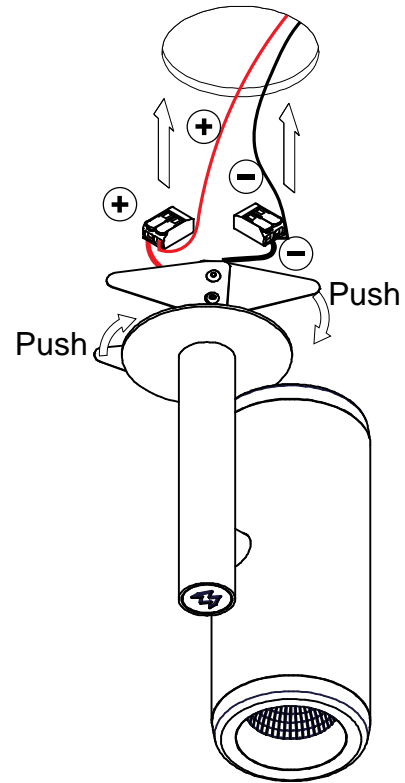

# Médard ceiling recessed LED GE

127360XX\_127361XX\_127362XX\_127363XX

1

2

Drive Current (mA)	Forward Voltage		Power (W)
	min (Vf)	max (Vf)	
350	29,1	33,7	11,0
500	29,9	34,7	16,2

3

4

**CAN BE USED WITH**

12291330 Gypkit 170x112 - ø65  
10490330 Conbox 172x112x100x236

Drivers:  
see driver matrix - latest version on website  
[www.supermodular.com](http://www.supermodular.com) or check sales contact