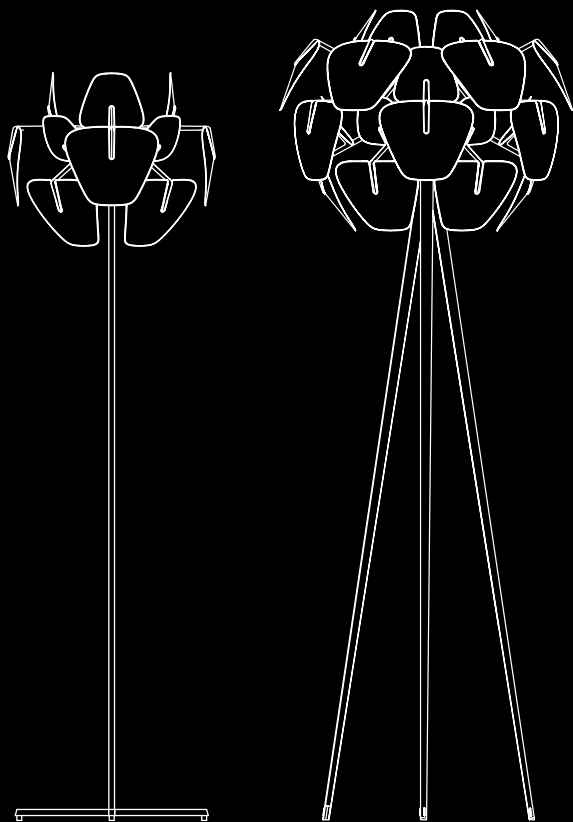

# HOPE

design Francisco Gomez Paz / Paolo Rizzatto

**LUCE  
PLAN**

D66

D66/8td

D66/18td

D66/8ti

D66/18ti