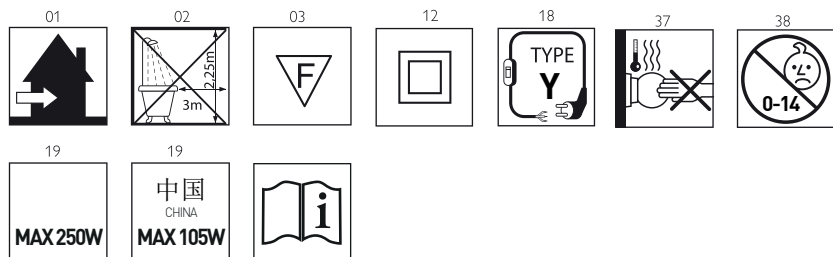

# HOPE

design Francisco Gomez Paz / Paolo Rizzatto

**LUCE  
PLAN**

D66

D66/8td

D66/18td

D66/8ti

D66/18ti