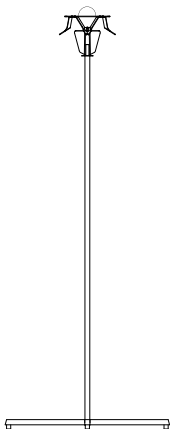

1 D66/8td
D66/8ti