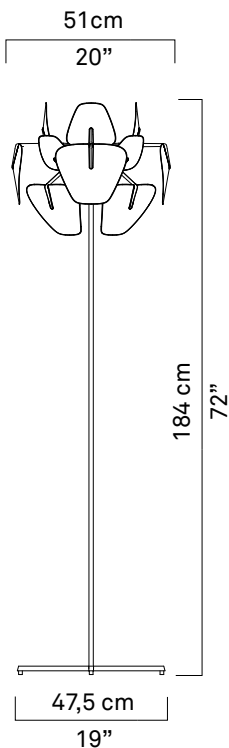

D66/8td
D66/8ti

x1