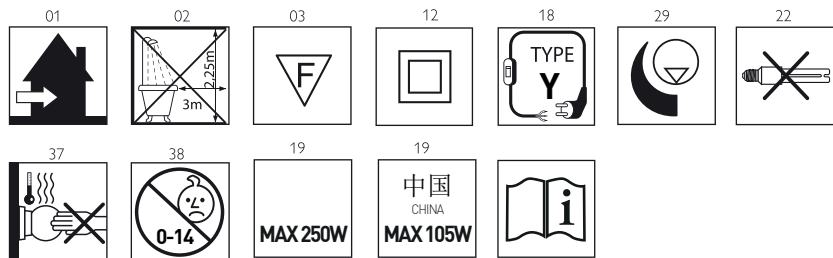

# HOPE

design Francisco Gomez Paz / Paolo Rizzatto

**LUCE  
PLAN**

D66

D66/8td

D66/18td

D66/8ti

D66/18ti