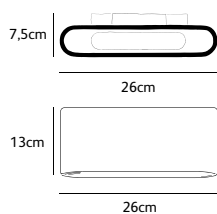

Order code

SO.WA.LED.*

Dimensions

Wxdxh **26x7,5x13cm**

Light source

**LED 6,5W up & 6,5W down
/ 2700K / 1300 lm**

Weight/Packaging

Net. weight **2,5kg**

SOLO-OUTD.LED.*

Dimensions

Wxdxh **26x7,5x13cm**

Lamp source

LED: 6,5W up & 6,5W down

/ 2700K / 1300 lm (3000K on request)

Weight/Packaging

Net. weight **2,5kg (bronze: 6kg)**

SO.SU.60.LED.*

Dimensions

Wxdxh **60x7x13cm**

Standard cable length **200cm**

Light source

13W LED down / 2700K / 1300 lm

Weight/Packaging

Net. weight **4kg (bronze: 10kg)**

Dimensions

Wxdxh **100x7x13cm**

Standard cable length **200cm**

Light source

18W LED down / 2700K / 1950 lm

Weight/Packaging

Net. weight **7kg (bronze: 18kg)**

Gross weight **8kg (bronze: 19kg)**