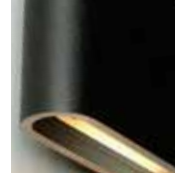

Driver

Trailing & leading edge

Dimming

Dimmable, dimmer not included.

solo

suspension lamp halogen

colors & materials

*** BL**
black powder
coated