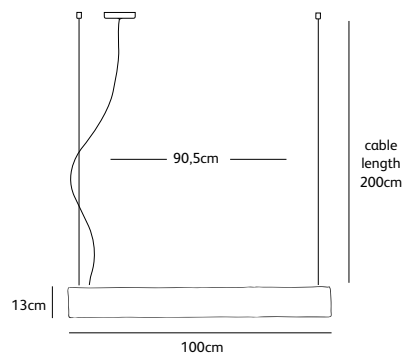

Dimensions

Wxdxh **100x7x13cm**

Standard cable length **200cm**

Light source

18W LED down / 2700K / 1950 lm

Weight/Packaging

Net. weight **7kg (bronze: 18kg)**

Gross weight **8kg (bronze: 19kg)**

Wxdxh **140x7x13cm**

Standard cable length **200cm**

Light source

18W LED down / 2700K / 1950 lm

Weight/Packaging

Net. weight **9,5kg (bronze: 24kg)**

Gross weight **10,5kg (bronze: 25kg)**

Packaging **147x21x15cm**

*** WH**
white powder
coated

*** BR**
bronze

SO.SU.140.BL

Order code	SO.SU.60.*
Dimensions	
Wxdxh	60x7x13cm
Standard cable length	200cm
Light source	2 x 120W / 240V included Max. 2 x 200W / 240V
Lampholder	R7s / 118mm halogen
Weight/Packaging	
Net. weight	4kg (bronze: 10kg)
Gross weight	5kg (bronze: 11kg)
Packaging	67x21x15cm
Dimming	Dimmable, dimmer not included.

Order code	SO.SU.100.*
Dimensions	
Wxdxh	100x7x13cm
Standard cable length	200cm
Light source	3 x 120W / 240V included Max. 3 x 200W / 240V
Lampholder	R7s / 118mm halogen
Weight/Packaging	
Net. weight	7kg (bronze: 18kg)
Gross weight	8kg (bronze: 19kg)
Packaging	107x21x15cm
Dimming	Dimmable, dimmer not included.