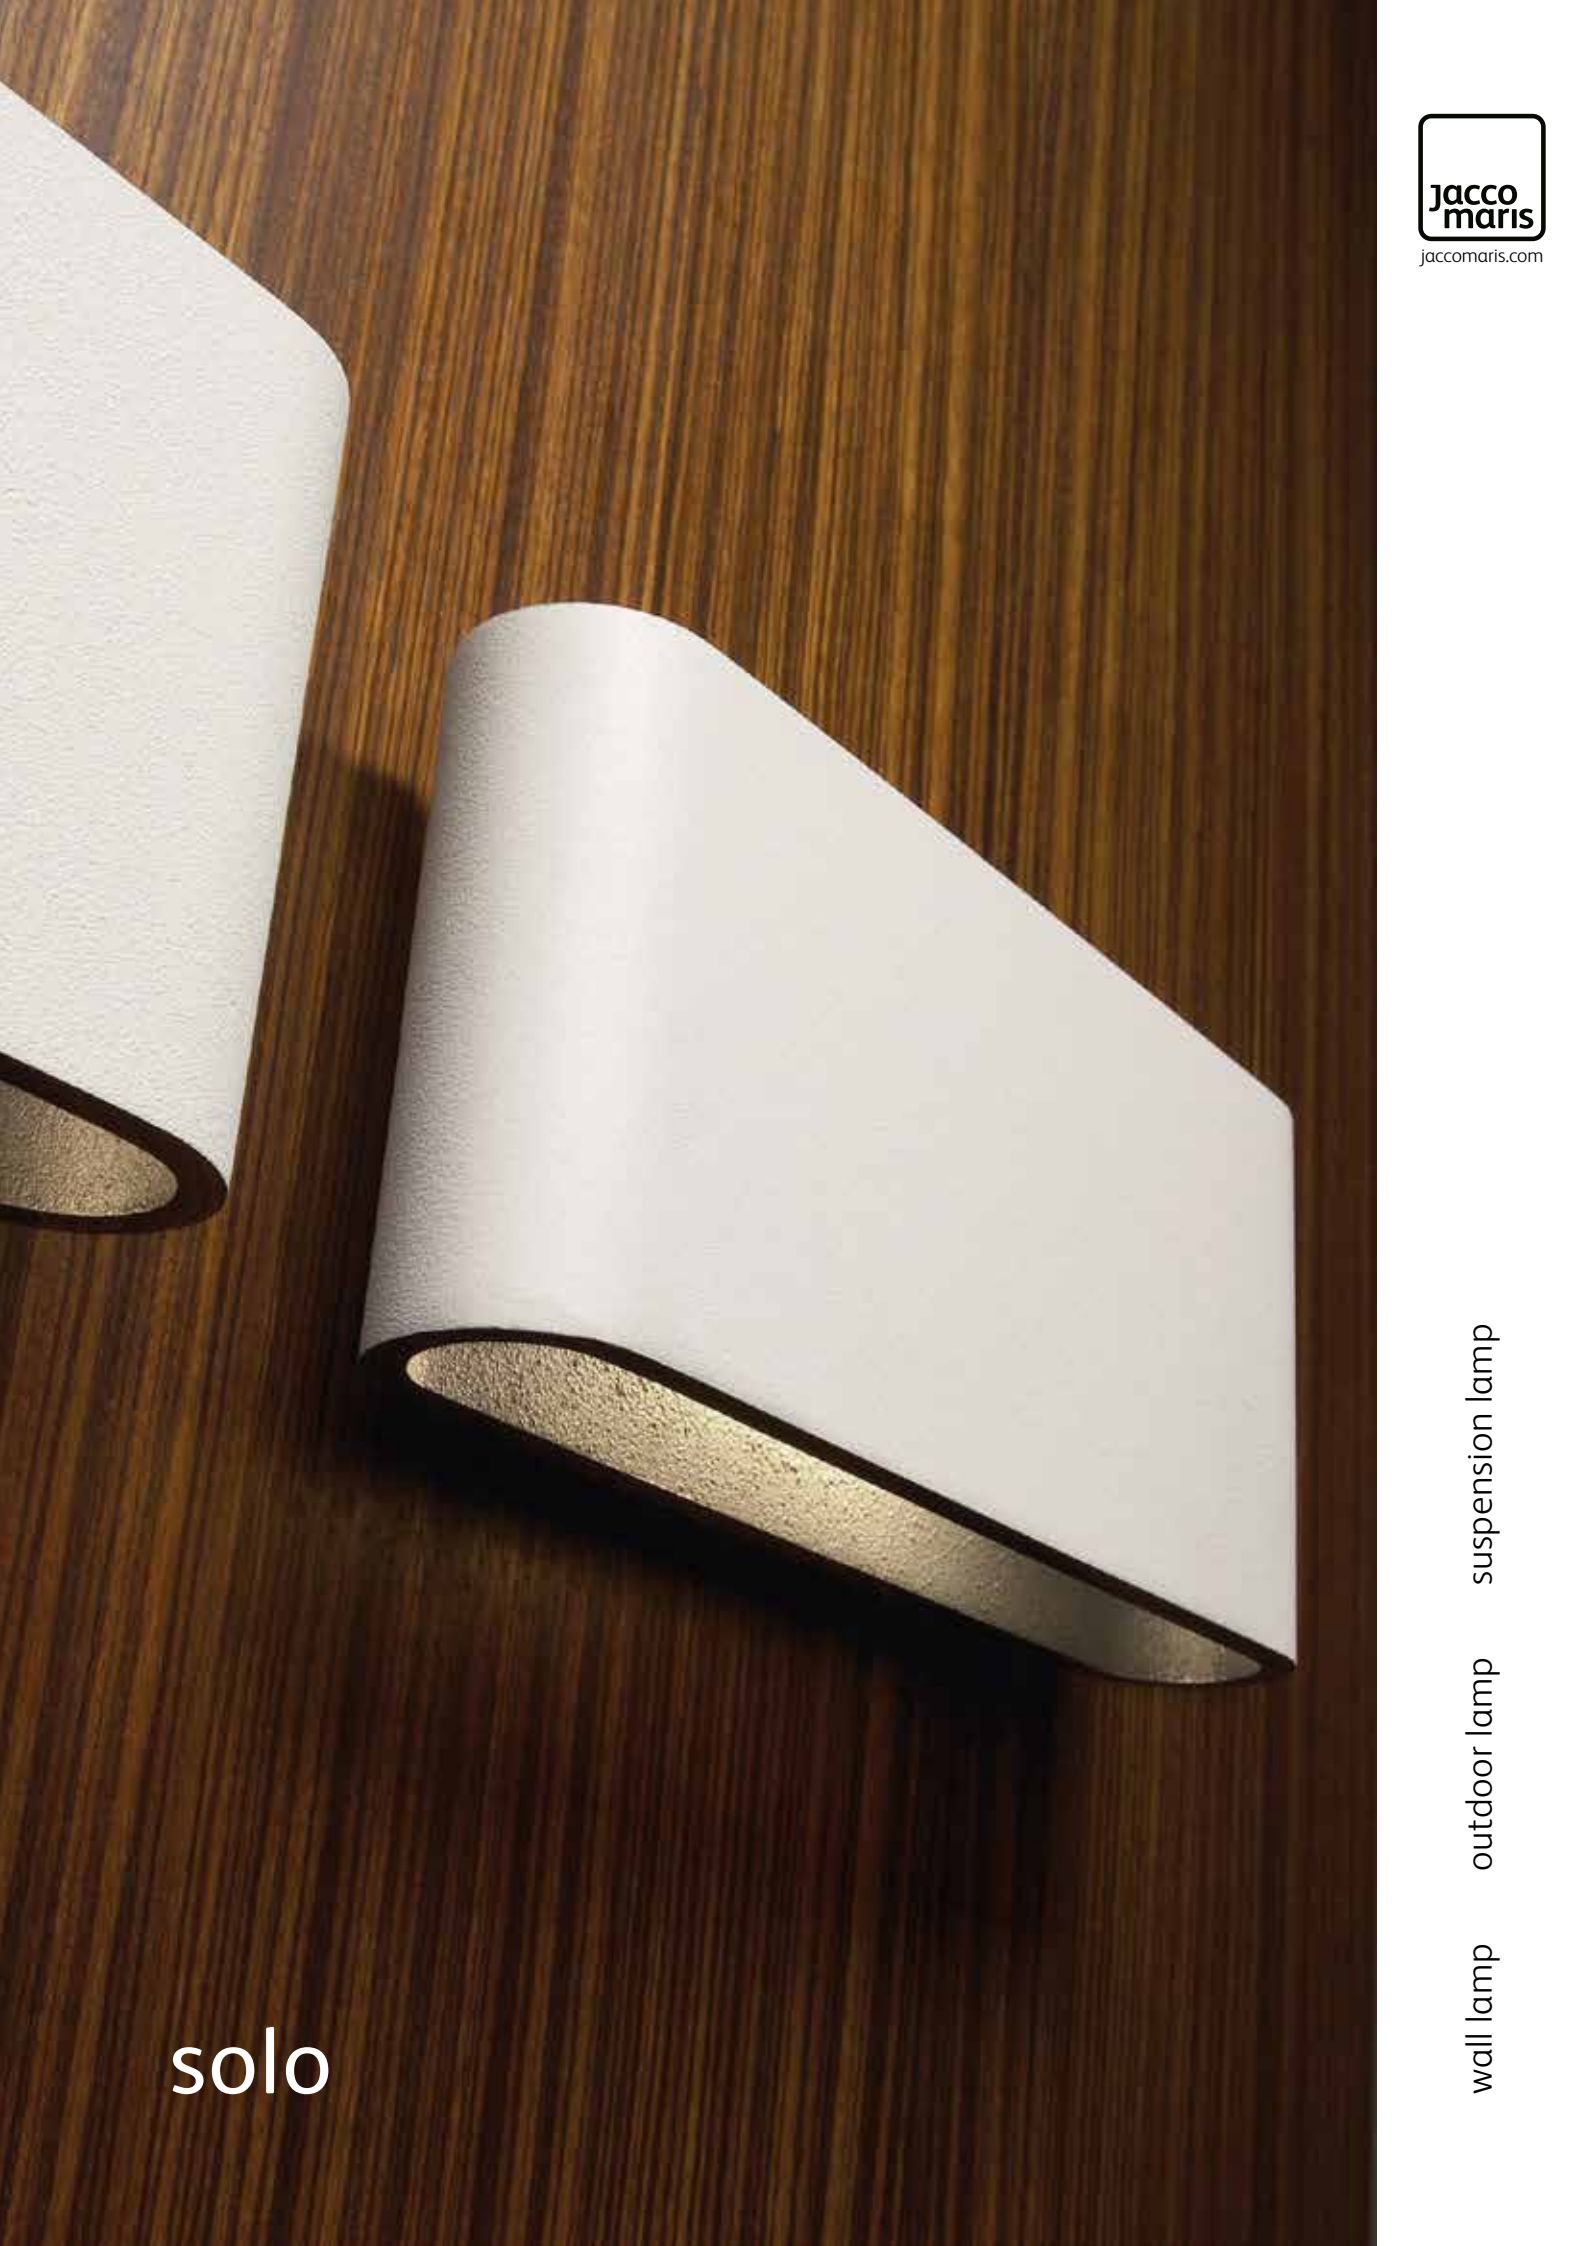

solo

wall lamp   outdoor lamp   suspension lamp