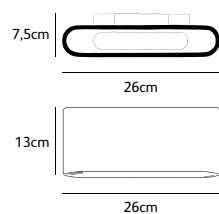

Order code

SO.WA.LED.*

Dimensions

Wxdxh **26x7,5x13cm**

Light source

**LED 6,5W up & 6,5W down
/ 2700K / 1300 lm**

Weight/Packaging

Net. weight **2,5kg**

Order code	SO.WA.*
Dimensions	
Wxdxh	26x7,5x13cm
Light source	1 x 120W / 240V included Max. 1 x 200W / 240V
Lampholder	R7s / 78mm halogen
Weight/Packaging	
Net. weight	6kg
Gross weight	6,5kg
Packaging	31x22x9cm
Dimming	Dimmable

solo

wall lamp LED & wall lamp halogen aluminium 26cm

colors & materials

* **ABL**
aluminium
black

* **AW**
aluminium
white

SO.WA.LED.ABL

Order code	SO.WA.LED.*
Dimensions	
Wxdxh	26x7,5x13cm
Light source	LED 6,5W up & 6,5W down / 2700K / 1300 lm
Weight/Packaging	
Net. weight	2kg
Gross weight	2,5kg
Packaging	31x22x9cm
Driver	Trailing & leading edge dimnable driver (assembled in fixture)

SOLO-OUTD.LED.*

Dimensions

Wxdxh **26x7,5x13cm**

Lamp source

LED: 6,5W up & 6,5W down

/ 2700K / 1300 lm (3000K on request)

Weight/Packaging

Net. weight **2,5kg (bronze: 6kg)**