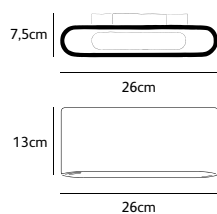

Order code

SO.WA.LED.*

Dimensions

Wxdxh **26x7,5x13cm**

Light source

**LED 6,5W up & 6,5W down
/ 2700K / 1300 lm**

Weight/Packaging

Net. weight **2,5kg**

solo

wall lamp LED & wall lamp halogen bronze 26cm

colors & materials

* BR
bronze

* BRU/BR
brushed
bronze

* HG/BR
high gloss
polished bronze

SO.WA.LED.BR

Order code	SO.WA.LED.*
Dimensions	
Wxdxh	26x7,5x13cm
Light source	LED 6,5W up & 6,5W down / 2700K / 1300 lm
Weight/Packaging	
Net. weight	6kg
Gross weight	6,5kg
Packaging	31x22x9cm
Driver	Trailing & leading edge dimmable driver (assembled in fixture)

Order code	SO.WA.*
Dimensions	
Wxdxh	26x7,5x13cm
Light source	1 x 120W / 240V included Max. 1 x 200W / 240V
Lampholder	R7s / 78mm halogen
Weight/Packaging	
Net. weight	6kg
Gross weight	6,5kg
Packaging	31x22x9cm
Dimming	Dimmable

SOLO-OUTD.LED.*

Dimensions

Wxdxh **26x7,5x13cm**

Lamp source

LED: 6,5W up & 6,5W down

/ 2700K / 1300 lm (3000K on request)

Weight/Packaging

Net. weight **2,5kg (bronze: 6kg)**