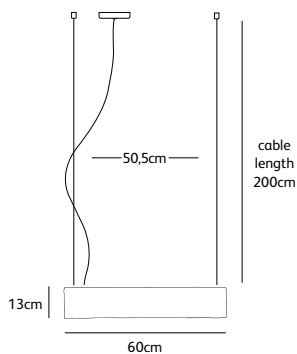

SO.SU.60.LED.*

Dimensions

Wxdxh **60x7x13cm**

Standard cable length **200cm**

Light source

13W LED down / 2700K / 1300 lm

Weight/Packaging

Net. weight **4kg (bronze: 10kg)**

Dimensions

Wxdxh **100x7x13cm**

Standard cable length **200cm**

Light source

18W LED down / 2700K / 1950 lm

Weight/Packaging

Net. weight **7kg (bronze: 18kg)**

Gross weight **8kg (bronze: 19kg)**

Wxdxh **140x7x13cm**

Standard cable length **200cm**

Light source

18W LED down / 2700K / 1950 lm

Weight/Packaging

Net. weight **9,5kg (bronze: 24kg)**

Gross weight **10,5kg (bronze: 25kg)**

Packaging **147x21x15cm**

*** WH**
white powder
coated

*** BR**
bronze

SO.SU.140.BL

Order code	SO.SU.60.*
Dimensions	
Wxdxh	60x7x13cm
Standard cable length	200cm
Light source	2 x 120W / 240V included Max. 2 x 200W / 240V
Lampholder	R7s / 118mm halogen
Weight/Packaging	
Net. weight	4kg (bronze: 10kg)
Gross weight	5kg (bronze: 11kg)
Packaging	67x21x15cm
Dimming	Dimmable, dimmer not included.