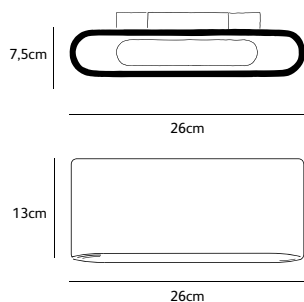

Order code

SOLO-OUTD.LED.*

Dimensions

Wxdxh **26x7,5x13cm**

Lamp source

LED: 6,5W up & 6,5W down

/ 2700K / 1300 lm (3000K on request)

Weight/Packaging

Net. weight **2,5kg (bronze: 6kg)**

Gross weight **3kg (bronze: 6,5kg)**

Packaging **31x22x9cm**

Dimming

Not dimmable

IP55

Solo outdoor in BL and WH contain the same powder coat on both the inside and outside. When the light source is on, the inside will look different in color depending on the type (halogen or LED) and light color of the light source.