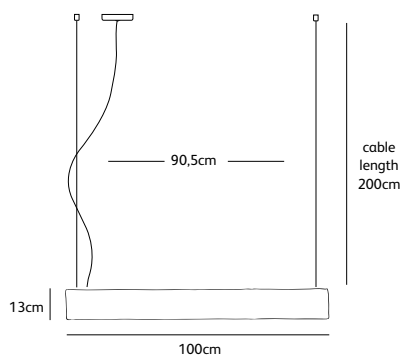

SOLO-OUTD.LED.*

Dimensions

Wxdxh **26x7,5x13cm**

Lamp source

LED: 6,5W up & 6,5W down

/ 2700K / 1300 lm (3000K on request)

Weight/Packaging

Net. weight **2,5kg (bronze: 6kg)**

SO.SU.60.LED.*

Dimensions

Wxdxh **60x7x13cm**

Standard cable length **200cm**

Light source

13W LED down / 2700K / 1300 lm

Weight/Packaging

Net. weight **4kg (bronze: 10kg)**

Gross weight **5kg (bronze: 11kg)**

Packaging **67x21x15cm**

Driver

Trailing & leading edge

Dimming

Dimmable, dimmer not included.

Order code

SO.SU.100.LED.*

Dimensions

Wxdxh **100x7x13cm**

Standard cable length **200cm**

Light source

18W LED down / 2700K / 1950 lm

Weight/Packaging

Net. weight **7kg (bronze: 18kg)**

Gross weight **8kg (bronze: 19kg)**