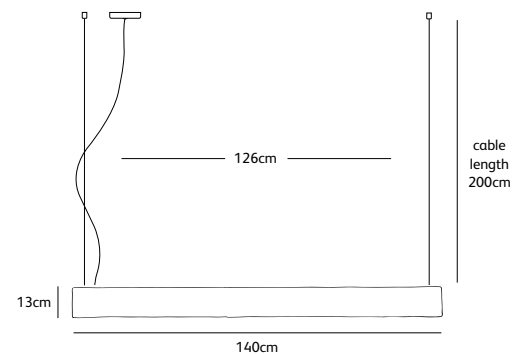

Dimensions

Wxdxh **100x7x13cm**

Standard cable length **200cm**

Light source

18W LED down / 2700K / 1950 lm

Weight/Packaging

Net. weight **7kg (bronze: 18kg)**

Gross weight **8kg (bronze: 19kg)**

Wxdxh **140x7x13cm**

Standard cable length **200cm**

Light source

18W LED down / 2700K / 1950 lm

Weight/Packaging

Net. weight **9,5kg (bronze: 24kg)**

Gross weight **10,5kg (bronze: 25kg)**

Packaging **147x21x15cm**

*** WH**
white powder
coated

*** BR**
bronze

SO.SU.140.BL

Order code	SO.SU.60.*
Dimensions	
Wxdxh	60x7x13cm
Standard cable length	200cm
Light source	2 x 120W / 240V included Max. 2 x 200W / 240V
Lampholder	R7s / 118mm halogen
Weight/Packaging	
Net. weight	4kg (bronze: 10kg)
Gross weight	5kg (bronze: 11kg)
Packaging	67x21x15cm
Dimming	Dimmable, dimmer not included.

Order code	SO.SU.100.*
Dimensions	
Wxdxh	100x7x13cm
Standard cable length	200cm
Light source	3 x 120W / 240V included Max. 3 x 200W / 240V
Lampholder	R7s / 118mm halogen
Weight/Packaging	
Net. weight	7kg (bronze: 18kg)
Gross weight	8kg (bronze: 19kg)
Packaging	107x21x15cm
Dimming	Dimmable, dimmer not included.