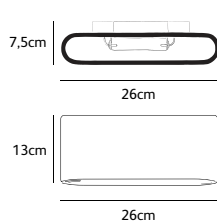

Order code

SO.WA.LED.*

Dimensions

Wxdxh **26x7,5x13cm**

Light source

**LED 6,5W up & 6,5W down
/ 2700K / 1300 lm**

Weight/Packaging

Net. weight **2,5kg**

solo

wall lamp LED & wall lamp halogen bronze 26cm

colors & materials

* BR
bronze

* BRU/BR
brushed
bronze

* HG/BR
high gloss
polished bronze

SO.WA.LED.BR

Order code	SO.WA.LED.*
Dimensions	
Wxdxh	26x7,5x13cm
Light source	LED 6,5W up & 6,5W down / 2700K / 1300 lm
Weight/Packaging	
Net. weight	6kg
Gross weight	6,5kg
Packaging	31x22x9cm
Driver	Trailing & leading edge dimmable driver (assembled in fixture)

Order code	SO.WA.*
Dimensions	
Wxdxh	26x7,5x13cm
Light source	1 x 120W / 240V included Max. 1 x 200W / 240V
Lampholder	R7s / 78mm halogen
Weight/Packaging	
Net. weight	6kg
Gross weight	6,5kg
Packaging	31x22x9cm
Dimming	Dimmable

SOLO-OUTD.LED.*

Dimensions

Wxdxh **26x7,5x13cm**

Lamp source

LED: 6,5W up & 6,5W down

/ 2700K / 1300 lm (3000K on request)

Weight/Packaging

Net. weight **2,5kg (bronze: 6kg)**