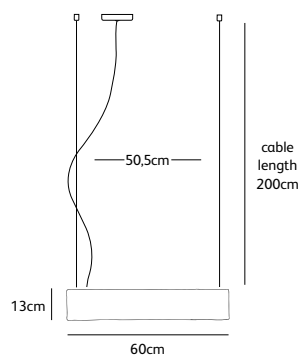

SO.SU.140.LED.WH

Order code

SO.SU.60.LED.*

Dimensions

Wxdxh **60x7x13cm**

Standard cable length **200cm**

Light source

13W LED down / 2700K / 1300 lm

Weight/Packaging

Net. weight **4kg (bronze: 10kg)**

Gross weight **5kg (bronze: 11kg)**

Packaging **67x21x15cm**

Driver

Trailing & leading edge

Dimming

Dimmable, dimmer not included.