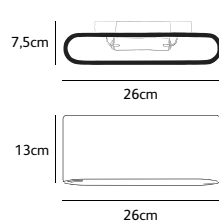

Order code

SO.WA.LED.*

Dimensions

Wxdxh **26x7,5x13cm**

Light source

**LED 6,5W up & 6,5W down
/ 2700K / 1300 lm**

Weight/Packaging

Net. weight **2,5kg**

Order code	SO.WA.*
Dimensions	
Wxdxh	26x7,5x13cm
Light source	1 x 120W / 240V included Max. 1 x 200W / 240V
Lampholder	R7s / 78mm halogen
Weight/Packaging	
Net. weight	6kg
Gross weight	6,5kg
Packaging	31x22x9cm
Dimming	Dimmable

solo

wall lamp LED & wall lamp halogen aluminium 26cm

colors & materials

* **ABL**
aluminium
black

* **AW**
aluminium
white

SO.WA.LED.ABL

Order code	SO.WA.LED.*
Dimensions	
Wxdxh	26x7,5x13cm
Light source	LED 6,5W up & 6,5W down / 2700K / 1300 lm
Weight/Packaging	
Net. weight	2kg
Gross weight	2,5kg
Packaging	31x22x9cm
Driver	Trailing & leading edge dimnable driver (assembled in fixture)

SOLO-OUTD.LED.*

Dimensions

Wxdxh **26x7,5x13cm**

Lamp source

LED: 6,5W up & 6,5W down

/ 2700K / 1300 lm (3000K on request)

Weight/Packaging

Net. weight **2,5kg (bronze: 6kg)**