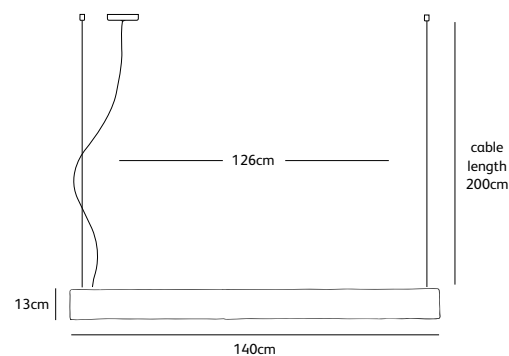

Order code

SO.SU.140.LED.*

Dimensions

Wxdxh **140x7x13cm**

Standard cable length **200cm**

Light source

18W LED down / 2700K / 1950 lm

Weight/Packaging

Net. weight **9,5kg (bronze: 24kg)**

Gross weight **10,5kg (bronze: 25kg)**

Packaging **147x21x15cm**

Driver

Trailing & leading edge

Dimming

Dimmable, dimmer not included.