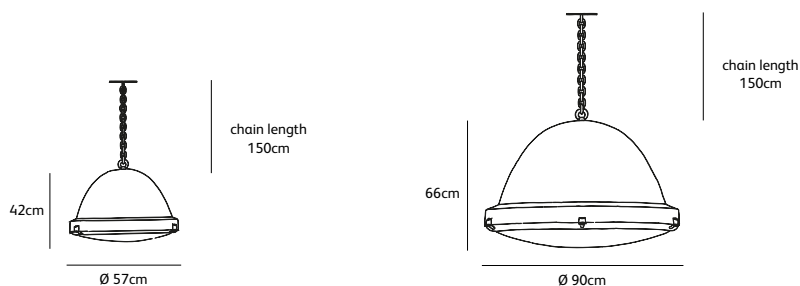

OS.01.FL.*

Dimensions

Wxdxh **78x175x258cm**

Standard cable length **200cm**

Light source

Not included

Lampholder

E27, optional in LED (add. costs)

OS.01.SU.BL

colors & materials

* **BL**
black powder
coated

* **AN**
anodic brown
powder coated

* **WH**
white powder
coated

Order code	
OS.01.SU.*	
Dimensions	
Øxh	57x42cm
Chain length	150cm included
Light source	
Not included	
Lampholder	
E27, optional in LED (add. costs)	
Max. 1x 200W / 240V	
Weight/Packaging	
Net. weight	20kg
Gross weight	24kg
Packaging	65x65x50cm
Dimming	
Dimmable, dimmer not included	

Order code	
OS.01.SU.XL.*	
Dimensions	
Øxh	90x66cm
Chain length	150cm included
Light source	
Not included	
Lampholder	
E27, optional in LED (add. costs)	
Max. 1 x 200W / 240V	
Weight	
Net. weight	49kg
Dimming	
Dimmable, dimmer not included	

Order code

OS.01.SU.*.A

Dimensions

Øxh **57x42cm**

Suspension tube

Extractable length **150cm**

Withdrawn length **110cm**

Length can be customized (add. costs)