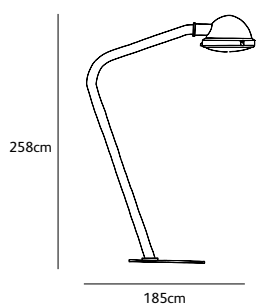

Order code

OS.01.FL.*

Dimensions

Wxdxh **78x175x258cm**

Standard cable length **200cm**

Light source

Not included

Lampholder

E27, optional in LED (add. costs)

Max. 1 x 200W / 240V

Weight

Net. weight **90kg**

Dimming

Dimmable, dimmer not included

IP 55