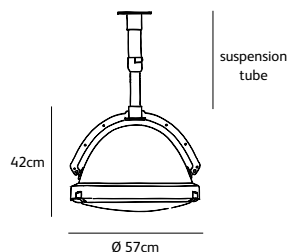

OS.01.FL.*

Dimensions

Wxdxh **78x175x258cm**

Standard cable length **200cm**

Light source

Not included

Lampholder

E27, optional in LED (add. costs)

OS.01.SU.BL

colors & materials

* **BL**
black powder
coated

* **AN**
anodic brown
powder coated

* **WH**
white powder
coated

Order code	
OS.01.SU.*	
Dimensions	
Øxh	57x42cm
Chain length	150cm included
Light source	
Not included	
Lampholder	
E27, optional in LED (add. costs)	
Max. 1x 200W / 240V	
Weight/Packaging	
Net. weight	20kg
Gross weight	24kg
Packaging	65x65x50cm
Dimming	
Dimmable, dimmer not included	

Order code	
OS.01.SU.XL.*	
Dimensions	
Øxh	90x66cm
Chain length	150cm included
Light source	
Not included	
Lampholder	
E27, optional in LED (add. costs)	
Max. 1 x 200W / 240V	
Weight	
Net. weight	49kg
Dimming	
Dimmable, dimmer not included	

Order code

OS.01.SU.*.A

Dimensions

Øxh **57x42cm**

Suspension tube

Extractable length **150cm**

Withdrawn length **110cm**

Length can be customized (add. costs)