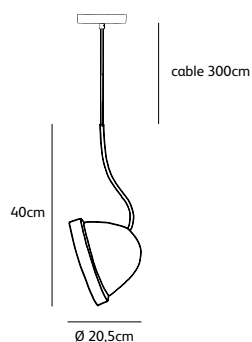

Order code

IS.01.SU.*

Dimensions

Øxh **20,5x40cm**

Standard cable length **300cm**

Light source

8,7W LED / 240V

2700K / 650 lm

Weight/Packaging

Net. weight **1kg (5kg bronze)**

Gross weight **2kg (6kg bronze)**

Packaging **25x25x50cm**

Dimming

Mains dimmable, dimmer not included

IP 20