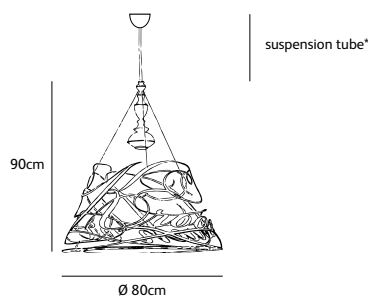

idée fixe

suspension lamp

colors & materials

***GO**
gold

***HG**
high gloss
polished steel

***WH**
white
powder coated

IF.01.SU.GO

Order code

IF.01.SU.*

Dimensions

Øxh **80x90cm**

Suspension tube **customized***

Light source **included**

Lampholder

GU10

Max. 1 x 75W / 240V or retrofit LED