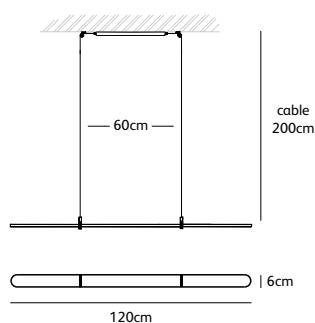

COCO

suspension lamp

COCO

The smooth Coco, designed by Jacco Maris and Wesly Boom, is shaped with the least amount of fuss. It has the look of a floating line of light. Beautiful diffuse light is spread through the translucent natural acrylic stone which is completely illuminated by the built-in LED element. The Coco collection is presented in 120, 160 and 200 cm. It is available as a special in larger sizes.

COCO

suspension lamp

CO.160.SU

Order code	CO.120.SU
Dimensions	
Wxdxh	120x6x1,2cm
Standard cable length	200cm
Material	translucent natural acrylic stone
Light source	LED 23W / 2600K / 1090 lm
Weight/Packaging	
Net. weight	1kg
Driver	Dimmable driver
	Dimmer not included
	Wireless lighting control on request

Order code	CO.160.SU
Dimensions	
Wxdxh	160x6x1,2cm
Standard cable length	200cm
Material	translucent natural acrylic stone
Light source	LED 30W / 2600K / 1420 lm
Weight/Packaging	
Net. weight	1,3kg
Driver	Dimmable driver
	Dimmer not included
	Wireless lighting control on request

Order code	CO.200.SU
Dimensions	
Wxdxh	200x6x1,2cm
Standard cable length	200cm
Material	translucent natural acrylic stone
Light source	LED 38W / 2600K / 1800 lm
Weight/Packaging	
Net. weight	1,6kg
Driver	Dimmable driver
	Dimmer not included
	Wireless lighting control on request