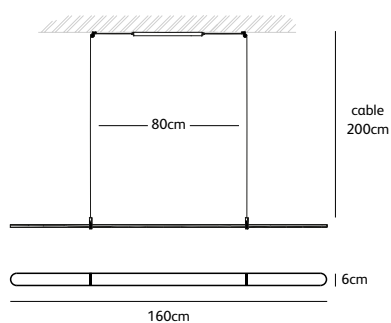

COCO

suspension lamp

CO.160.SU

Order code	CO.120.SU
Dimensions	
Wxdxh	120x6x1,2cm
Standard cable length	200cm
Material	translucent natural acrylic stone
Light source	LED 23W / 2600K / 1090 lm
Weight/Packaging	
Net. weight	1kg
Driver	Dimmable driver
	Dimmer not included
	Wireless lighting control on request

Order code	CO.160.SU
Dimensions	
Wxdxh	160x6x1,2cm
Standard cable length	200cm
Material	translucent natural acrylic stone
Light source	LED 30W / 2600K / 1420 lm
Weight/Packaging	
Net. weight	1,3kg
Driver	Dimmable driver
	Dimmer not included
	Wireless lighting control on request

Order code	CO.200.SU
Dimensions	
Wxdxh	200x6x1,2cm
Standard cable length	200cm
Material	translucent natural acrylic stone
Light source	LED 38W / 2600K / 1800 lm
Weight/Packaging	
Net. weight	1,6kg
Driver	Dimmable driver
	Dimmer not included
	Wireless lighting control on request