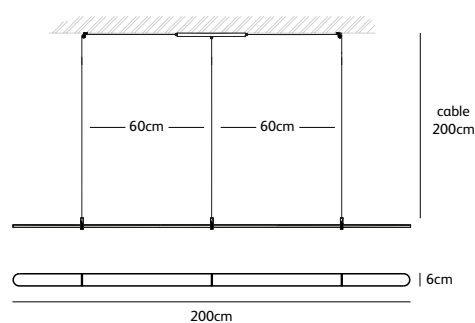

COCO

suspension lamp

CO.160.SU

Order code	CO.120.SU
Dimensions	
Wxdxh	120x6x1,2cm
Standard cable length	200cm
Material	translucent natural acrylic stone
Light source	LED 23W / 2600K / 1090 lm
Weight/Packaging	
Net. weight	1kg
Driver	Dimmable driver
	Dimmer not included
	Wireless lighting control on request

Order code	CO.160.SU
Dimensions	
Wxdxh	160x6x1,2cm
Standard cable length	200cm
Material	translucent natural acrylic stone
Light source	LED 30W / 2600K / 1420 lm
Weight/Packaging	
Net. weight	1,3kg
Driver	Dimmable driver
	Dimmer not included
	Wireless lighting control on request

Order code	CO.200.SU
Dimensions	
Wxdxh	200x6x1,2cm
Standard cable length	200cm
Material	translucent natural acrylic stone
Light source	LED 38W / 2600K / 1800 lm
Weight/Packaging	
Net. weight	1,6kg
Driver	Dimmable driver
	Dimmer not included
	Wireless lighting control on request