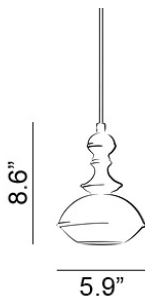

## Benben Pendant Type 1

Design by: Jacco Maris

**Global  
Lighting**

hello@globalighting.com | www.globalighting.com

When French interior designer Florence Deau featured Jacco Maris' new Benben pendant on her blog FLODEAU, she copped to having an "absolute crush on the finishes, the graceful forms and the beautiful pastel tones." Maris says of his design, which he sees as a stack of five different elements forming a contemporary totem, "The lights create a playful look...the hanging lamp is beautiful on its own or as a group to create a superb art piece." Made of steel, Benben comes in a variety of colors and finishes.