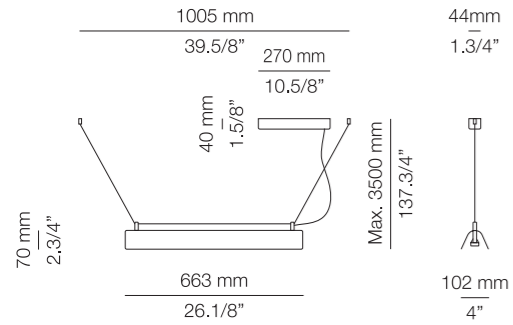

GADA

T-3924S

LED 15,5W **A+**
(2700K / Ang.120° / >90CRI
500mAh) 230V / Typ* 1917 lumens
Non Dimmable