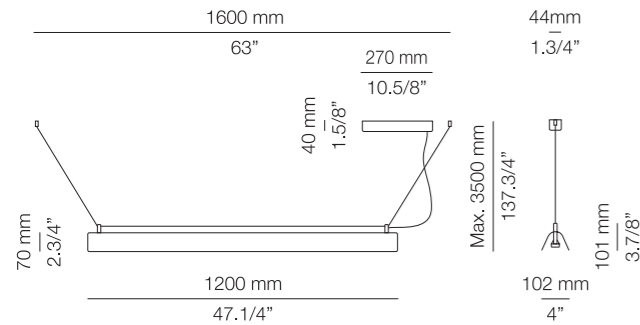

T-3925S

LED 21,5W **A+**
(2700K / Ang.120° / >90CRI
700mAh) 230V / Typ* 2450 lumens
Non Dimmable