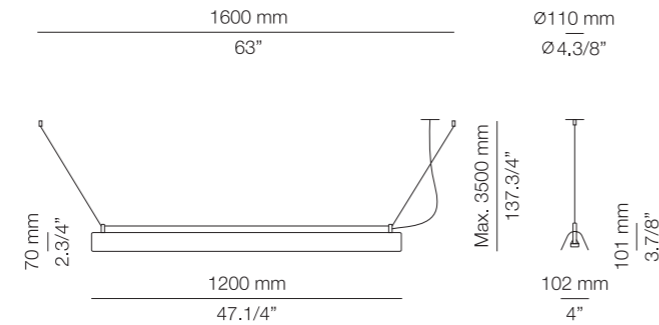

T-3925R

LED 21,5W **A+**
(2700K / Ang.120° / >90CRI
700mAh) 230V / Typ* 2450 lumens
Non Dimmable