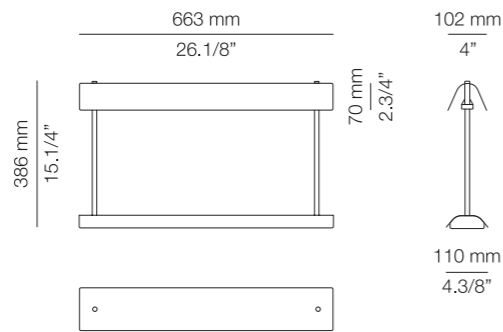

Finish

- 50 MM (Marble textured vinyl)
- 51 CT (Concrete textured vinyl)
- 52 WD (Wood textured vinyl)
- 74 WH (white metal)