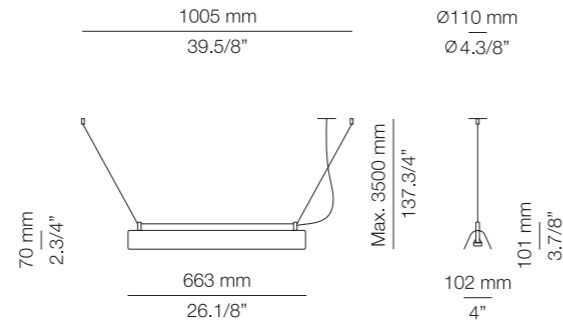

T-3924R

LED 15,5W **A+**
(2700K / Ang.120° / >90CRI
500mAh) 230V / Typ* 1917 lumens
Non Dimmable