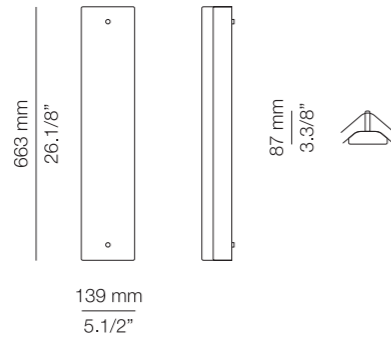

GADA

A-3921

LED 15,5W **A+**
(2700K / Ang.120° / >90CRI
500mAh) 230V / Typ* 1917 lumens
Non Dimmable

Additional

We offer custom finishes, sizes, and alternate lamping for projects.

Photographs may show non-standard products.