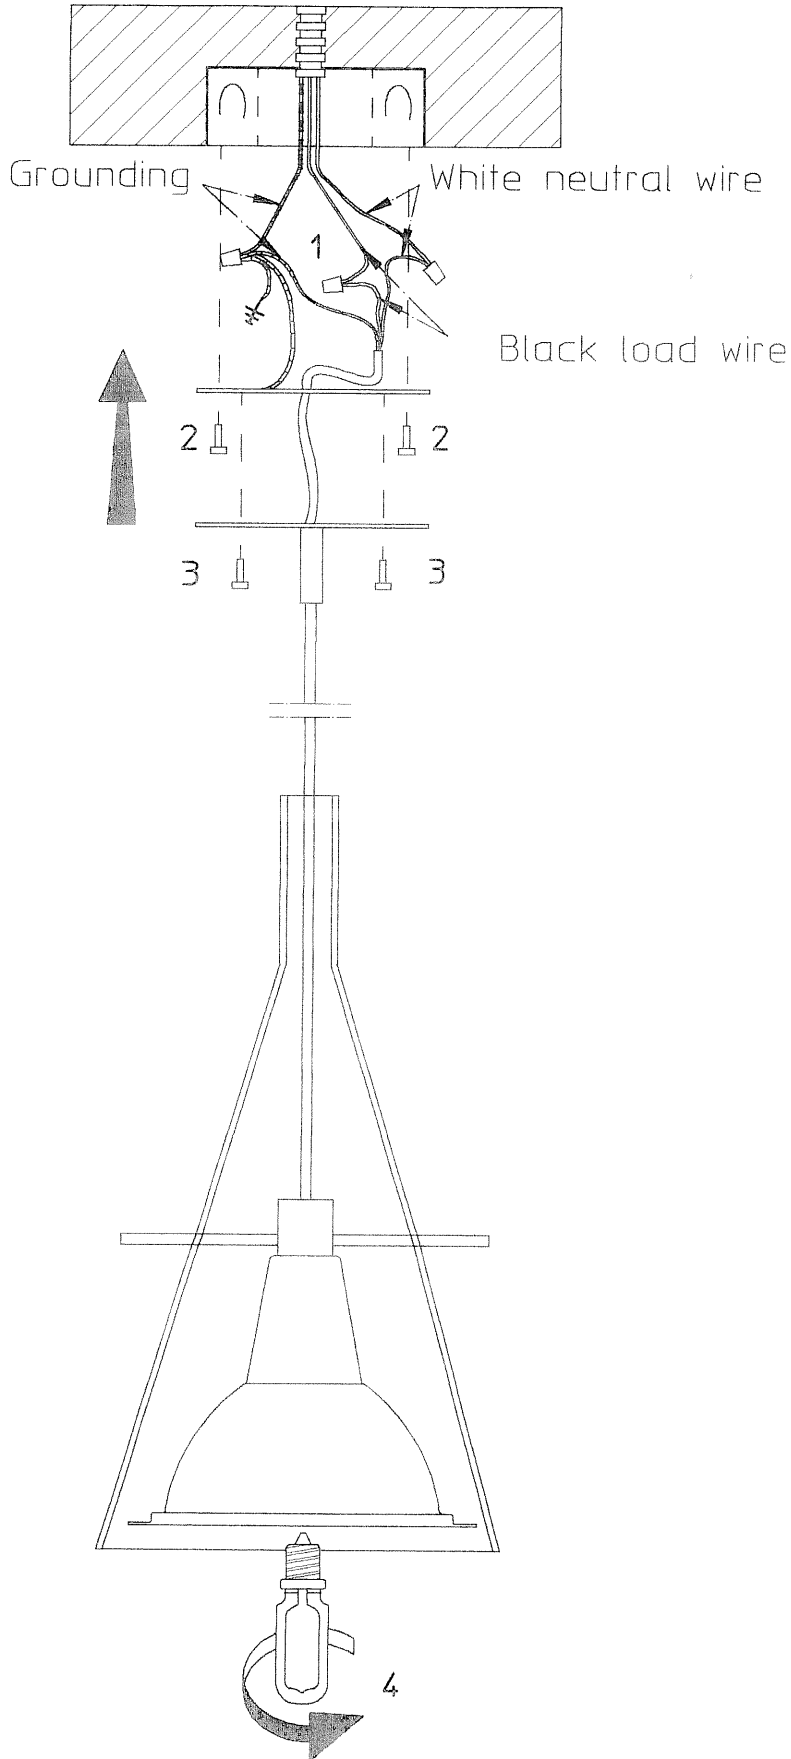

FontanaArte

MOD. 3337 FLUTE

TENSION: 120 V

MAXIMUM POWER: 60W

USE ONLY TYPE G E12

FIXTURE MOUNTING

CAUTION
DISCONNECT CURRENT PRIOR
TO ANY ASSEMBLING OR REPAIR