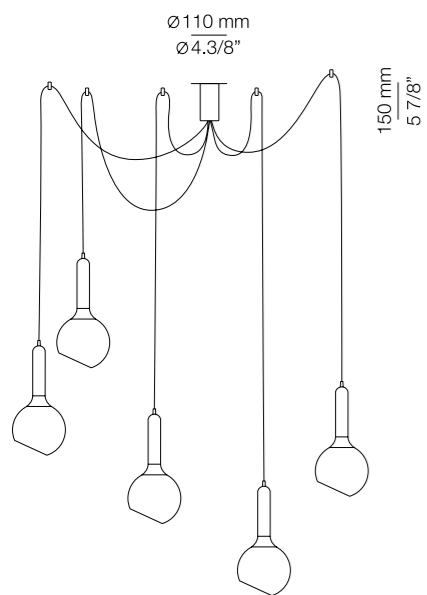

LUCK M5

Hotel Corales Resort by Clickon studio