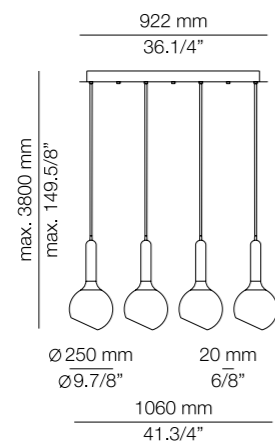

Ximo Roca Diseño

312

LUCK

313 / Space Furniture SP01 by @veronica_jeali 314 / Hotel Atenea Mar by @carlesgrauches.interiors

^(ENG) A bell-shaped metal structure that holds a transparent crystal globe with a crosscut in the base, similar to an upside down fish bowl. ^(ESP) Pantalla metálica en forma de campanilla que culmina con un original globo de cristal transparente con un corte en diagonal, similar al de una pecera invertida.

Suspension

314

Luck

LINEAR CANOPY

LUCK L73.3

LUCK L92.4

LUCK L165.6

LUCK R40.3

LUCK R70.7

LUCK R100.11

LUCK

T-2443

LED or C.Fluor up to 20W **A+ > A**
Globe ø95mm / E27 / 120V - 240V
Dimmable when using dim. lamps

Finishes

- 27 WH
- 37 NI
- 44 CP

Additional