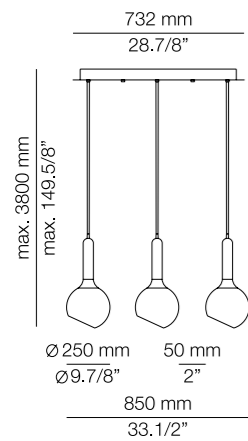

Ximo Roca Diseño

312

LUCK

313 / Space Furniture SP01 by @veronica_jeali 314 / Hotel Atenea Mar by @carlesgrauches.interiors

^(ENG) A bell-shaped metal structure that holds a transparent crystal globe with a crosscut in the base, similar to an upside down fish bowl. ^(ESP) Pantalla metálica en forma de campanilla que culmina con un original globo de cristal transparente con un corte en diagonal, similar al de una pecera invertida.

Suspension

314

Luck

LINEAR CANOPY

LUCK L73.3

LUCK L92.4

LUCK L165.6

LUCK R40.3

LUCK R70.7

LUCK R100.11

LUCK

T-2443

LED or C.Fluor up to 20W **A+ > A**
Globe ø95mm / E27 / 120V - 240V
Dimmable when using dim. lamps

Finishes

- 27 WH
- 37 NI
- 44 CP

Additional