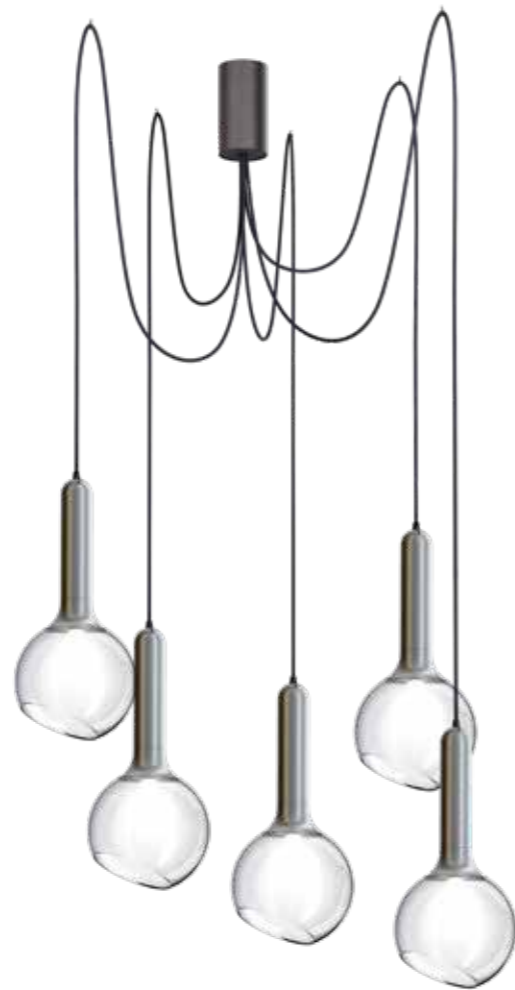

Hotel Corales Resort by Clickon studio