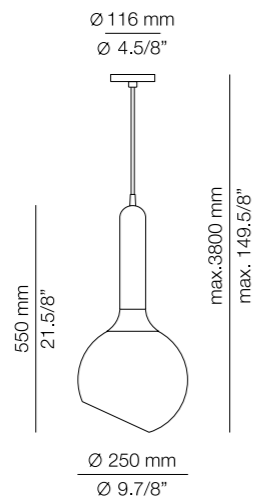

LUCK

T-2443

LED or C.Fluor up to 20W **A+ > A**
Globe ø95mm / E27 / 120V - 240V
Dimmable when using dim. lamps

Finishes

- 27 WH
- 37 NI
- 44 CP

Additional

We offer custom finishes, sizes,
and alternate lamping for projects.

Photographs may show non-standard products.