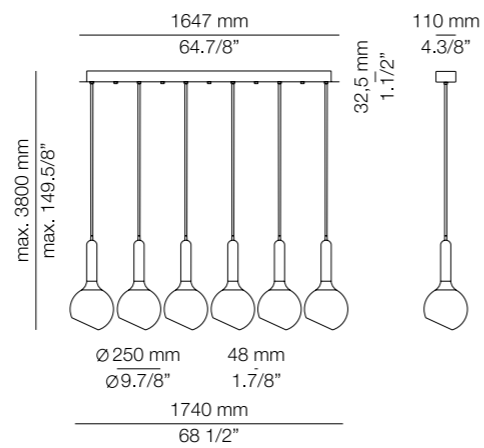

Ximo Roca Diseño

312

LUCK

313 / Space Furniture SP01 by @veronica_jeali 314 / Hotel Atenea Mar by @carlesgrauches.interiors

^(ENG) A bell-shaped metal structure that holds a transparent crystal globe with a crosscut in the base, similar to an upside down fish bowl. ^(ESP) Pantalla metálica en forma de campanilla que culmina con un original globo de cristal transparente con un corte en diagonal, similar al de una pecera invertida.

Suspension

314

Luck

LINEAR CANOPY

LUCK L73.3

LUCK L92.4

LUCK L165.6

LUCK R40.3

LUCK R70.7

LUCK R100.11

LUCK

T-2443

LED or C.Fluor up to 20W **A+ > A**
Globe ø95mm / E27 / 120V - 240V
Dimmable when using dim. lamps

Finishes

- 27 WH
- 37 NI
- 44 CP

Additional