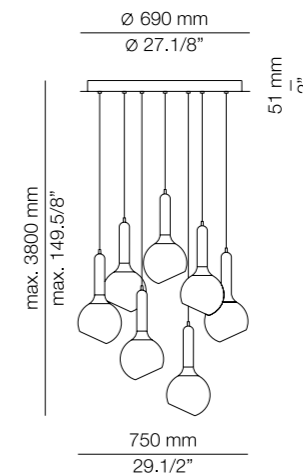

Ximo Roca Diseño

312

LUCK

313 / Space Furniture SP01 by @veronica_jeali 314 / Hotel Atenea Mar by @carlesgrauches.interiors

^(ENG) A bell-shaped metal structure that holds a transparent crystal globe with a crosscut in the base, similar to an upside down fish bowl. ^(ESP) Pantalla metálica en forma de campanilla que culmina con un original globo de cristal transparente con un corte en diagonal, similar al de una pecera invertida.

Suspension

314

Luck

LINEAR CANOPY

LUCK L73.3

LUCK L92.4

LUCK L165.6

LUCK R40.3

LUCK R70.7

LUCK R100.11

LUCK

T-2443

LED or C.Fluor up to 20W **A+ > A**
Globe ø95mm / E27 / 120V - 240V
Dimmable when using dim. lamps

Finishes

- 27 WH
- 37 NI
- 44 CP

Additional