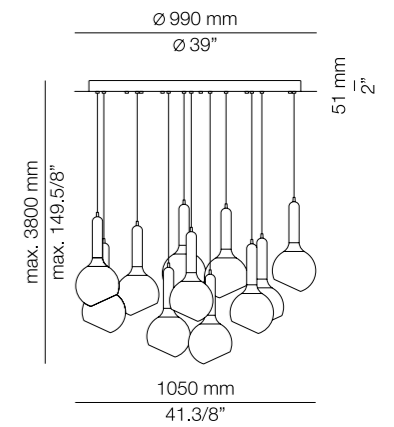

Ximo Roca Diseño

312

LUCK

313 / Space Furniture SP01 by @veronica_jeali 314 / Hotel Atenea Mar by @carlesgrauches.interiors

^(ENG) A bell-shaped metal structure that holds a transparent crystal globe with a crosscut in the base, similar to an upside down fish bowl. ^(ESP) Pantalla metálica en forma de campanilla que culmina con un original globo de cristal transparente con un corte en diagonal, similar al de una pecera invertida.

Suspension

314

Luck

LINEAR CANOPY

LUCK L73.3

LUCK L92.4

LUCK L165.6

LUCK R40.3

LUCK R70.7

LUCK R100.11

LUCK

T-2443

LED or C.Fluor up to 20W **A+ > A**
Globe ø95mm / E27 / 120V - 240V
Dimmable when using dim. lamps

Finishes

- 27 WH
- 37 NI
- 44 CP

Additional