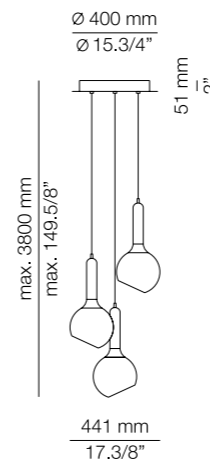

Ximo Roca Diseño

312

LUCK

313 / Space Furniture SP01 by @veronica_jeali 314 / Hotel Atenea Mar by @carlesgrauches.interiors

^(ENG) A bell-shaped metal structure that holds a transparent crystal globe with a crosscut in the base, similar to an upside down fish bowl. ^(ESP) Pantalla metálica en forma de campanilla que culmina con un original globo de cristal transparente con un corte en diagonal, similar al de una pecera invertida.

Suspension

314

Luck

LINEAR CANOPY

LUCK L73.3

LUCK L92.4

LUCK L165.6

LUCK R40.3

LUCK R70.7

LUCK R100.11

LUCK

T-2443

LED or C.Fluor up to 20W **A+ > A**
Globe ø95mm / E27 / 120V - 240V
Dimmable when using dim. lamps

Finishes

- 27 WH
- 37 NI
- 44 CP

Additional