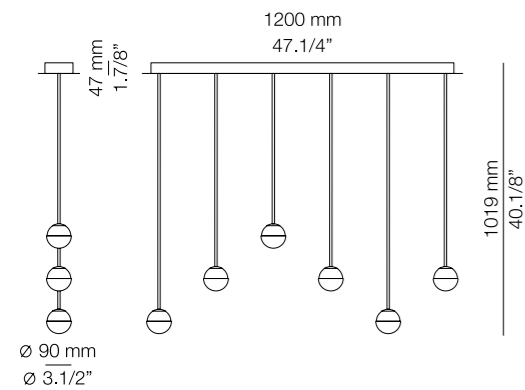

ALFI L120.6A

LED 6x3W **A++**
(2700K / Ang.120° / >90CRI / 24V)
100V - 277V / Typ* 6x300 lumens
Dimmable 0-10V
Glass shade with cap