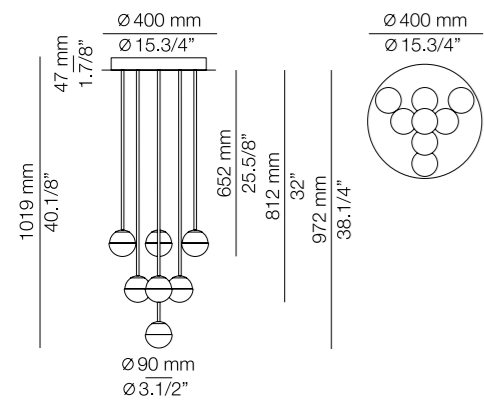

ALFI R40.8A

LED 8x3W **A++**
(2700K / Ang.120° / >90 CRI / 24V)
100V - 277V / Typ* 8x300 lumens
Dimmable 0-10V
Glass shade with cap