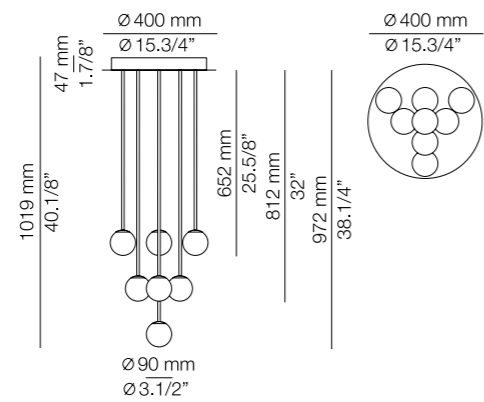

ALFI R40.8

LED 8x3W **A++**
(2700K / Ang.120° / >90 CRI / 24V)
100V - 277V / Typ* 8x300 lumens
Dimmable 0-10V
Plain glass shade

Finishes

- 26 BLK
- 20 GLD M

Additional

We offer custom finishes, sizes, and alternate lamping for projects.

Photographs may show non-standard products.