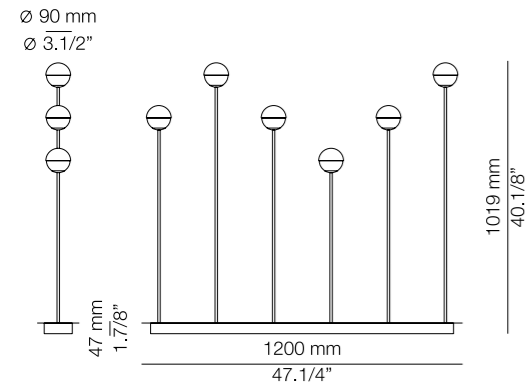

ALFI

ALFI F120.6A

LED 6x3W **A++**
(2700K / Ang.120° / >90CRI / 24V)
100V - 277V / Typ* 6x300 lumens
Dimmable 0-10V
Hard wired / No plug
Glass shade with cap