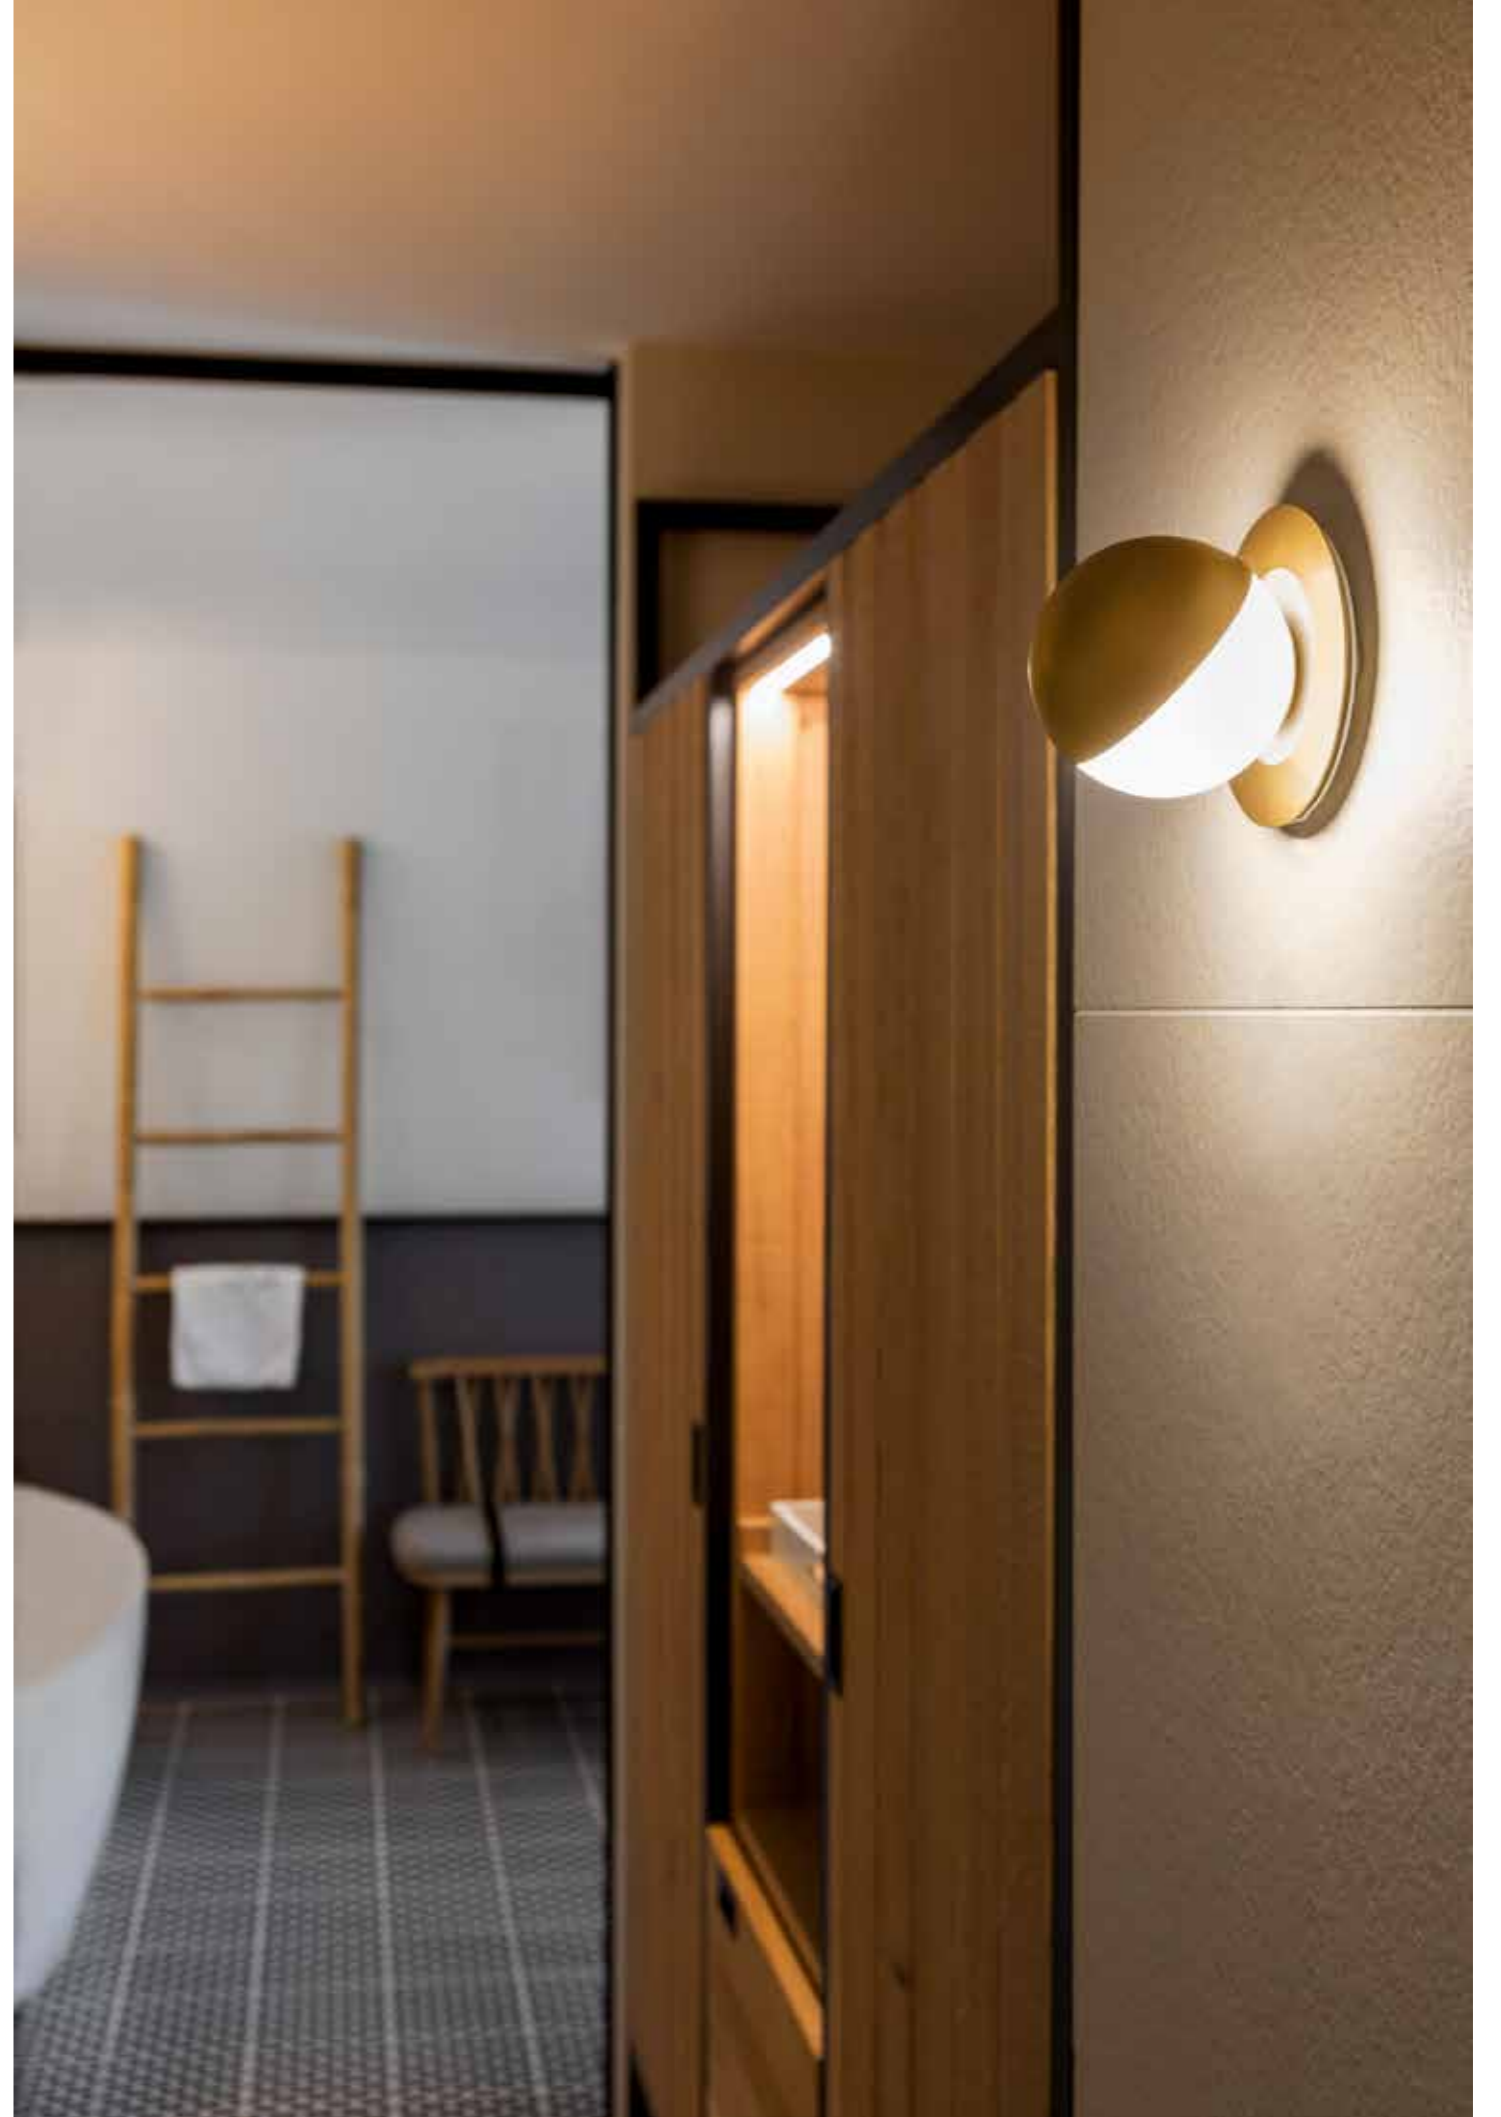

Finishes

- 26 BLK
- 20 GLD M

Additional

We offer custom finishes, sizes, and alternate lamping for projects.

Photographs may show non-standard products.

(ENG) The perfect, minimalist orb, with front cap for indirect lighting or angled down, left or right for asymmetrical light. Or, leave it uncovered for brilliant illumination. (ESP) Una perfecta esfera minimalista con luz directa, indirecta o dirigida; según el modelo elegido.

Wall light

116

Alfi

(ENG) Flush-mounted to ceilings, Alfi proposes an alternative to traditional recessed lighting. As with its other versions, light is easily directed with the optional cap. (ESP) Instalado en el techo, Alfi representa una atractiva alternativa a la tradicional iluminación empotrada. Al igual que con sus otras versiones, la luz se puede atenuar y dirigir hacia el techo con una tapa opcional.