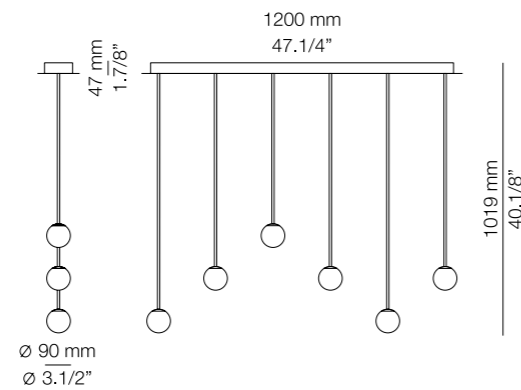

ALFI L120.6

LED 6x3W **A++**
(2700K / Ang.120° / >90CRI / 24V)
100V - 277V / Typ* 6x300 lumens
Dimmable 0-10V
Plain glass shade