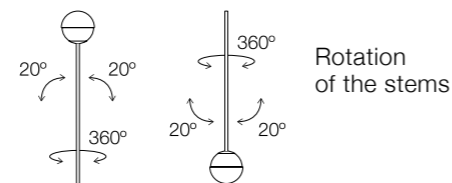

Additional

We offer custom finishes, sizes, and alternate lamping for projects.
Photographs may show non-standard products.