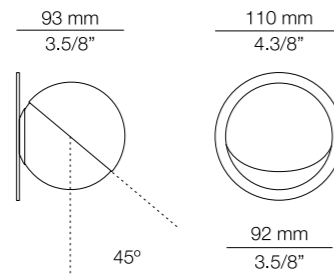

A-3740A1

LED 3W **A+**
(2700K / Ang.120° / >90CRI / 24V)
230V / Typ* 300 lumens
Remote driver / Dimmable Triac
Glass shade with cap at 45°