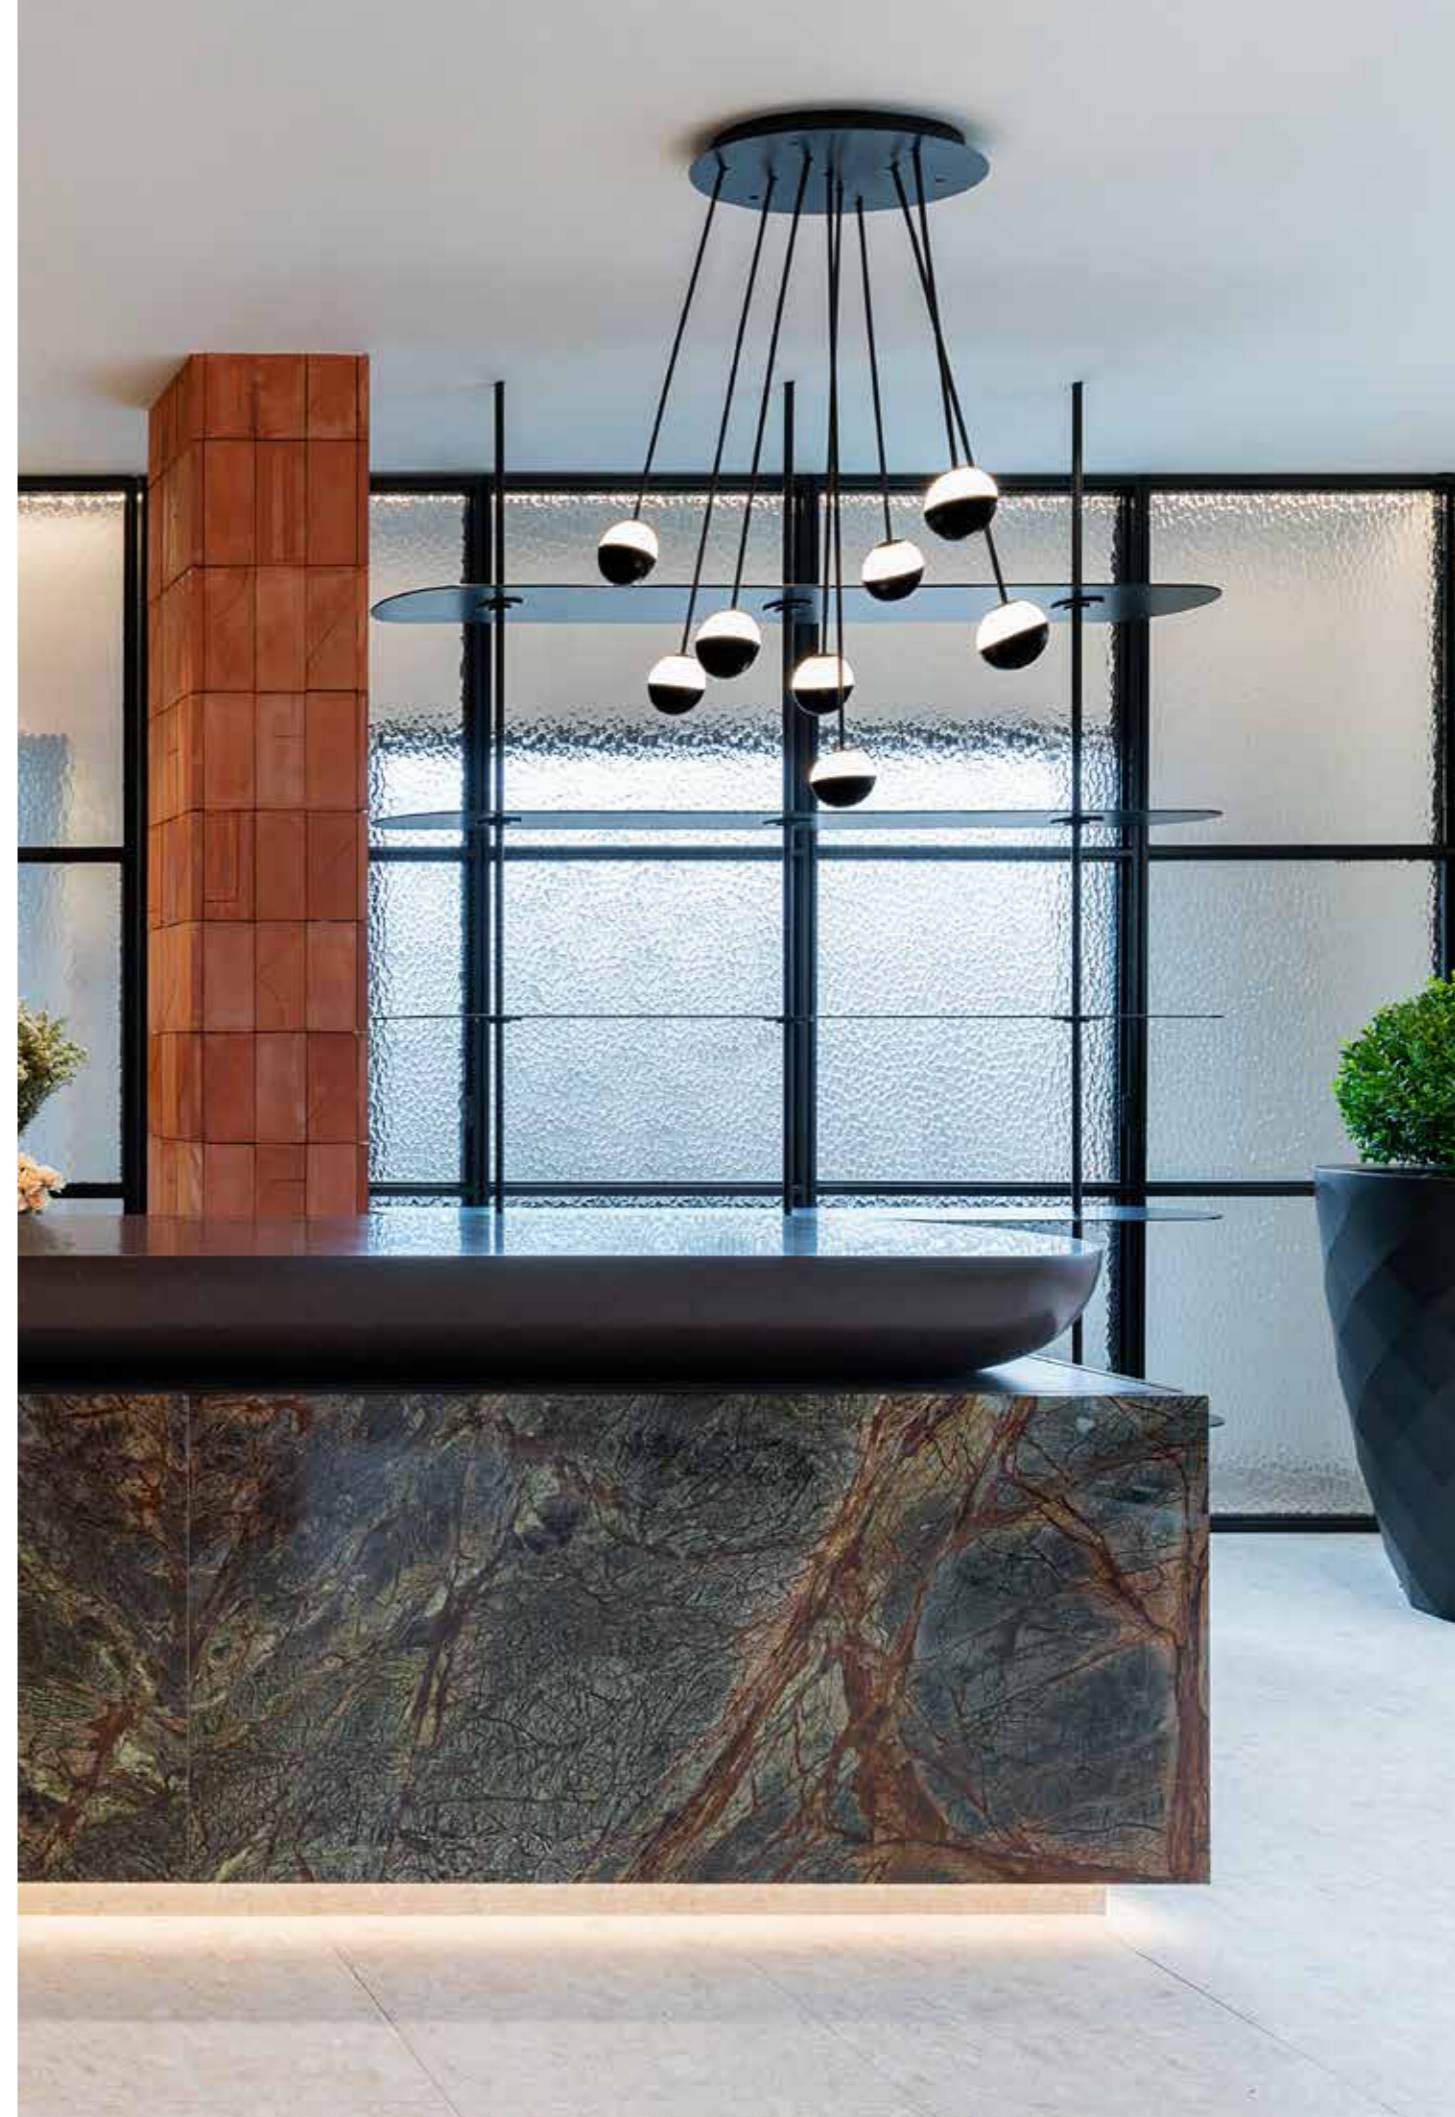

Flower shop Rosanilor by @jimferrero_estudiohac @estudiohac