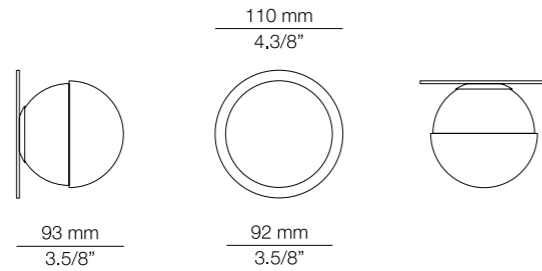

ALFI

A-3740A / t-3740A

LED 3W **A+**
(2700K / Ang.120° / >90CRI / 24V)
230V / Typ* 300 lumens
Remote driver / Dimmable Triac
Glass shade with cap