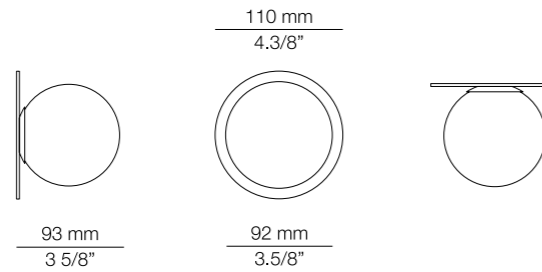

A-3740 / t-3740

LED 3W **A+**
(2700K / Ang.120° / >90CRI / 24V)
230V / Typ* 300 lumens
Remote driver / Dimmable Triac
Plain glass shade