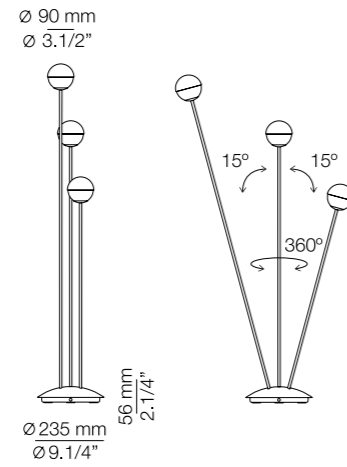

ALFI L120.6A

LED 6x3W **A++**
 (2700K / Ang.120° / >90CRI / 24V)
 100V - 277V / Typ* 6x300 lumens
 Dimmable 0-10V
 Glass shade with cap

ALFI L120.6

LED 6x3W **A++**
 (2700K / Ang.120° / >90CRI / 24V)
 100V - 277V / Typ* 6x300 lumens
 Dimmable 0-10V
 Plain glass shade