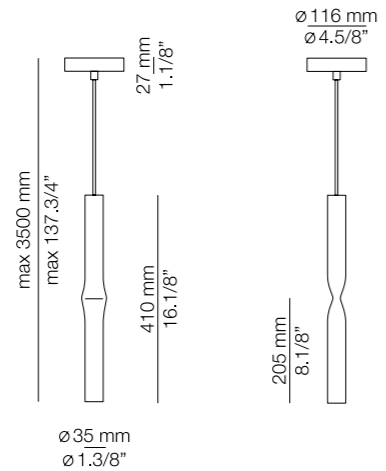

FLOW R40.1S1M1L

FLOW R70.7S

FLOW R100.17S

ROUND CANOPY

FLOW

T-3734S

LED 6,1W **A+**
(2700K / Ang.120° / >90CRI / 350mA)
100V - 240V / Typ* 565 lumens
Non dimmable (dimmable upon request)
Compositions are dimmable

Finish shade

- 26 BLK
- 61 S GLD
- 74 WH

T-3735S

LED 6,1W **A+**
(2700K / Ang.120° / >90CRI / 350mA)
100V - 240V / Typ* 565 lumens
Non dimmable (dimmable upon request)
Compositions are dimmable

Finish shade

- 26 BLK
- 61 S GLD
- 74 WH

T-3736S

LED 6,1W **A+**
(2700K / Ang.120° / >90CRI / 350mA)
100V - 240V / Typ* 565 lumens
Non dimmable (dimmable upon request)
Compositions are dimmable

Finish shade

- 26 BLK
- 61 S GLD
- 74 WH