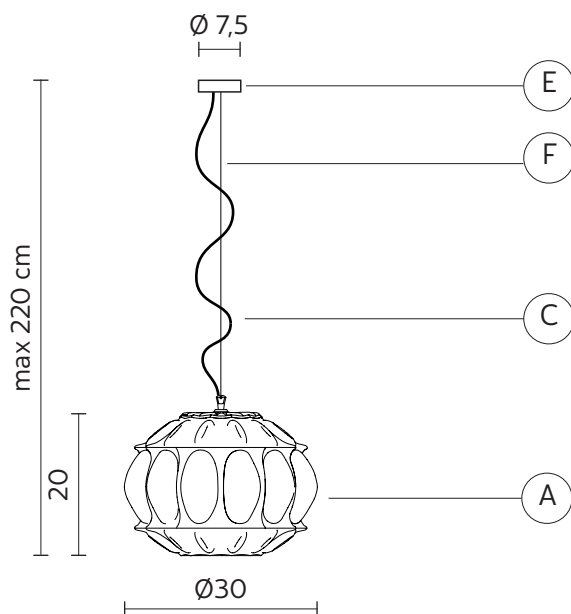

GINGER suspension

Edmondo Testaguzza design

year 2015

TECHNICAL SHEET - SE116 1A INT

STRUCTURE "A"

material glass
colour yellow

CEILING CUP "E"

material metal
colour transparent

ELECTRICAL CABLE "C"

material fabric cable
colour black

SUSPENSION CABLE "F"

material steel

ELECTRICAL SYSTEM

socket E27
source max 1x77w
energy class from E to A++

PACKAGING

nr. of collis 1
net weight/kg 2,8
gross weight/kg 4,1
packaging/cm 43x42x32

EMISSION OF LIGHT

one-directional

direct
 filtered
 indirect
 none

CERTIFICATION

IEC 60598-1:2008
EN 60598-1:2008 + A11:2009

IP rate IP20
bulb not provided

COLLECTION