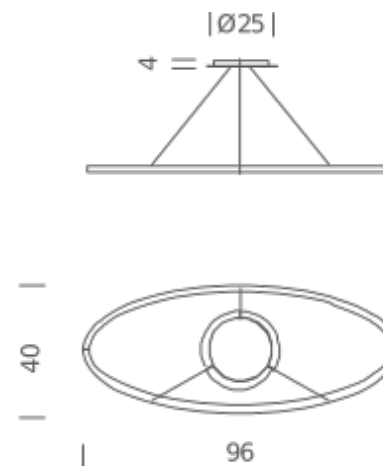

Certificazioni

DOWNLIGHT 3000K

LAMPING

Source	linear LED
Total power	44W
Emission	diffused orientable
Switching	dimnable 1-10V
Tension	110/240V
Color temperature	3000K
Luminous flux	2250lm
Typ CRI	85
Energy class	A+
Materials	Aluminium
Notes	adjustable cable length from 2,5m to 0,4m, DALI version on request

Codes

ELP LWW 52
ELP LNW 52
ELP LOW 52
ELP LLW 52

Structure/Diffuser

white/white
black/white
gold painted/white
polished aluminium/white

PACKAGE

Package 01 Dimension: 15x80x150 cm / Gross weight: 7,5 kg

Certificazioni

UPLIGHT 2700K

LAMPING

Source	linear LED
Total power	44W
Emission	diffused orientable
Switching	dimnable 1-10V
Tension	110/240V
Color temperature	2700K
Luminous flux	2250lm
Typ CRI	85
Energy class	A+
Materials	Aluminium
Notes	adjustable cable length from 2,5m to 0,4m, DALI version on request

Codes

ELP LW2 51	white/white
ELP LN2 51	black/white
ELP LO2 51	gold painted/white
ELP LL2 51	polished aluminium/white
ELP LGW 51	gold polished anodized/white

PACKAGE

Package 01	Dimension: 15x80x150 cm / Gross weight: 7,5 kg
------------	--