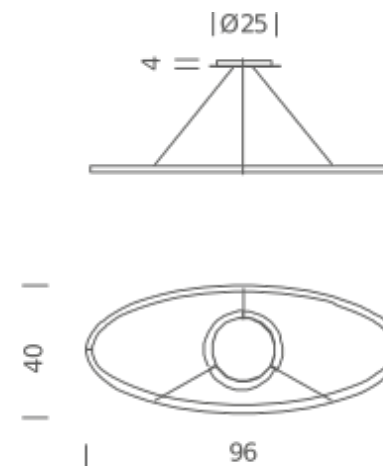

DOWNLIGHT 2700K

LAMPING

Source	linear LED
Total power	44W
Emission	diffused orientable
Switching	dimnable 1-10V
Tension	110/240V
Color temperature	2700K
Luminous flux	2250lm
Typ CRI	85
Energy class	A+
Materials	Aluminium
Notes	adjustable cable length from 2,5m to 0,4m, DALI version on request

Codes

ELP LW2 52	white/white
ELP LN2 52	black/white
ELP LO2 52	gold painted/white
ELP LL2 52	polished aluminium/white
ELP LGW 52	gold polished anodized/white

PACKAGE

Package 01	Dimension: 15x80x150 cm / Gross weight: 7,5 kg

Certificazioni