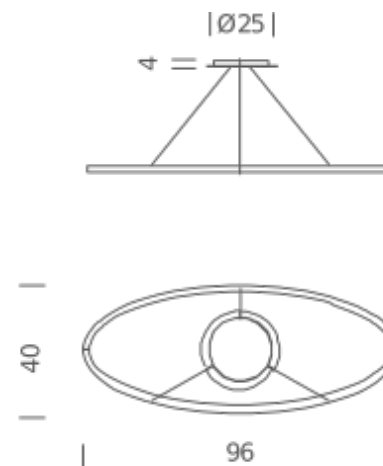

UPLIGHT 2700K

LAMPING

Source	linear LED
Total power	44W
Emission	diffused orientable
Switching	dimnable 1-10V
Tension	110/240V
Color temperature	2700K
Luminous flux	2250lm
Typ CRI	85
Energy class	A+
Materials	Aluminium
Notes	adjustable cable length from 2,5m to 0,4m, DALI version on request

Codes

ELP LW2 51	white/white
ELP LN2 51	black/white
ELP LO2 51	gold painted/white
ELP LL2 51	polished aluminium/white
ELP LGW 51	gold polished anodized/white

PACKAGE

Package 01	Dimension: 15x80x150 cm / Gross weight: 7,5 kg

Certificazioni