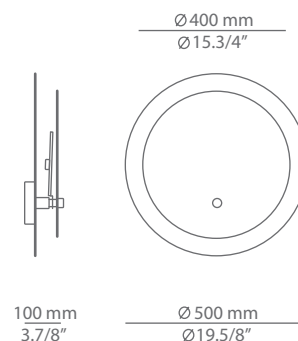

ECLIPSI

A-3700 / A-3701

wall light

Date	Type
Project	
Location	
Model #	Quantity
Specifier	

Description

Metallic wall light providing indirect light.
Front plate pivots.

Pictures above might not show the specified dimensions or material. They are for illustration purposes only.

Ordering information

Product Code	Lamp
A-3700 / t-3700	LED 20W (2700K / Ang 120° / >80 CRI) A+ 230V (included) / Typ* 1700 lumens Dimmable Triac

Finish
74 WH White
CUSTOM

Product Code	Lamp
A-3701	LED 2x20W (2700K / Ang 120° / >80 CRI) A+ 230V (included) / Typ* 2x1700 lumens Dimmable Triac

Finish
74 WH White
CUSTOM

SPECIAL REQUIREMENTS

Custom finishes and versions

We offer custom RAL finishes.

Alternate lamping and sizes available for projects. Consult our offices.

Special instructions