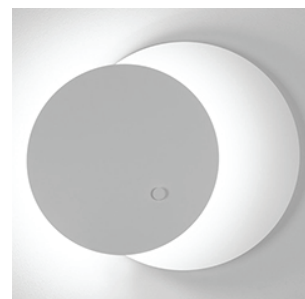

# ECLIPSI

A-3700 / A-3701

### Description

Metallic wall light providing indirect light.  
Front plate pivots.

Pictures above might not show the specified dimensions or material. They are for illustration purposes only.

### Ordering information

Product Code	Lamp
A-3700 / t-3700	LED 20W (2700K / Ang 120° / >80 CRI) <span style="color: green;">A+</span> 230V (included) / Typ* 1700 lumens Dimmable Triac

Finish
74 WH White
CUSTOM

Product Code	Lamp
A-3701	LED 2x20W (2700K / Ang 120° / >80 CRI) <span style="color: green;">A+</span> 230V (included) / Typ* 2x1700 lumens Dimmable Triac

Finish
74 WH White
CUSTOM