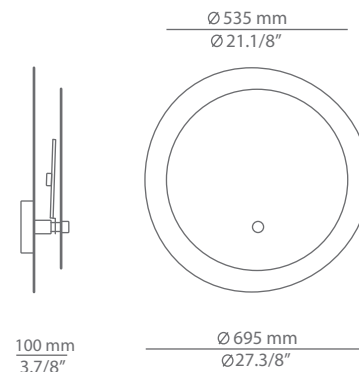

Product Code	Lamp
A-3701	LED 2x20W (2700K / Ang 120° / >80 CRI) A+ 230V (included) / Typ* 2x1700 lumens Dimmable Triac

Finish
74 WH White
CUSTOM