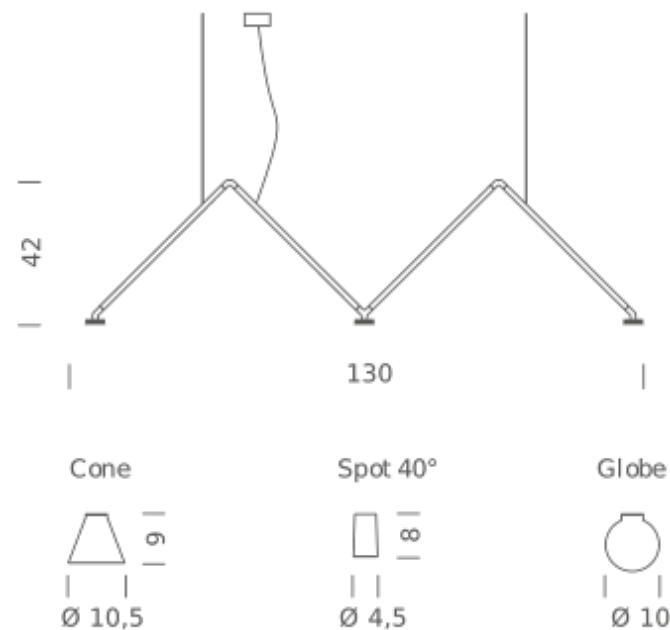

CONE | 2700K

LAMPING

Source	LED diffused
Total power	3 x 5W
Emission	indirect and diffused
Switching	dimmable 1-10V
Tension	110/240V
Color temperature	2700K
Luminous flux	3 x 400lm (source luminous flux)
Typ CRI	90
Energy class	A+
Materials	aluminum + PC + ABS + glass
Notes	cabale lenght 2m, led diffused

Codes

DAB LNN 55

Structure/Diffuser

black/gold burnished

Certificazioni