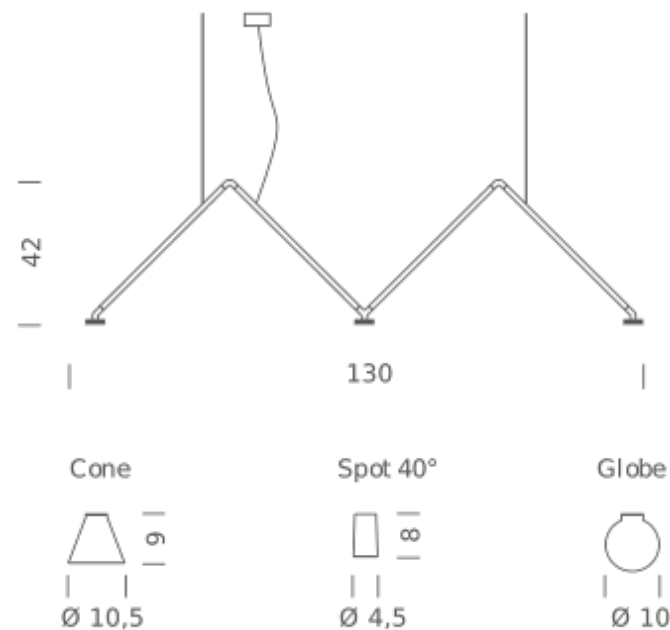

SPOT 40° | 2700K

LAMPING

Source	LED spot
Total power	3 x 5W
Emission	diffused downlight
Switching	dimmable 1-10V
Tension	110/240V
Color temperature	2700K
Luminous flux	3 x 400lm (source luminous flux)
Typ CRI	90
Energy class	A+
Materials	aluminum + PC + ABS
Notes	cable lenght 2m, led spot beam angle 40°

SPOT 40° | 3000K

LAMPING

Source	LED spot
Total power	3 x 5W
Emission	diffused downlight
Switching	dimmable 1-10V
Tension	110/240V
Color temperature	3000K
Luminous flux	3 x 400lm (source luminous flux)
Typ CRI	90
Energy class	A+
Materials	aluminum + PC + ABS
Notes	cable lenght 2m, led spot beam angle 40°

Codes

DAB LNN 52

Structure/Diffuser

black/black

Certificazioni

GLOBE | 2700K

LAMPING

Source	G4 LED
Total power	3 x 5W
Emission	diffused downlight
Switching	dimmable 1-10V
Tension	110/240V
Color temperature	2700K
Luminous flux	3 x 400lm (source luminous flux)
Typ CRI	90
Energy class	A+
Materials	aluminum + PC + ABS
Notes	cable lenght 2m, led spot beam angle 40°

Codes

DAB LNN 53

Structure/Diffuser

black/white

Certificazioni

GLOBE | 3000K

LAMPING

Source	G4 LED
Total power	3 x 5W
Emission	diffused downlight
Switching	dimmable 1-10V
Tension	110/240V
Color temperature	3000K
Luminous flux	3 x 400lm (source luminous flux)
Typ CRI	90
Energy class	A+
Materials	aluminum + PC + ABS
Notes	cable lenght 2m, led spot beam angle 40°