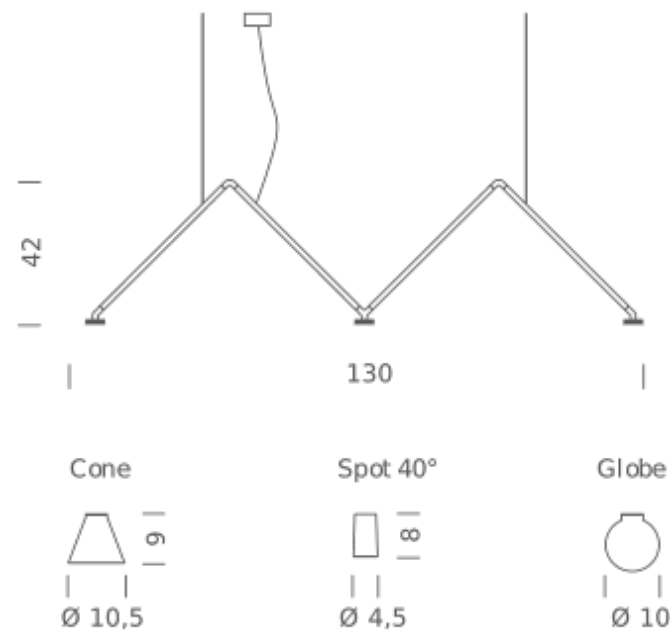

SPOT 40° | 2700K

LAMPING

Source	LED spot
Total power	3 x 5W
Emission	diffused downlight
Switching	dimmable 1-10V
Tension	110/240V
Color temperature	2700K
Luminous flux	3 x 400lm (source luminous flux)
Typ CRI	90
Energy class	A+
Materials	aluminum + PC + ABS
Notes	cable lenght 2m, led spot beam angle 40°

Codes

DAB LNN 51

Structure/Diffuser

black/black

PACKAGE

Package 01

Dimension: 15x80x150 cm

Certificazioni

SPOT 40° | 3000K

LAMPING

Source	LED spot
Total power	3 x 5W
Emission	diffused downlight
Switching	dimmable 1-10V
Tension	110/240V
Color temperature	3000K
Luminous flux	3 x 400lm (source luminous flux)
Typ CRI	90
Energy class	A+
Materials	aluminum + PC + ABS
Notes	cable lenght 2m, led spot beam angle 40°

Codes

DAB LNN 52

Structure/Diffuser

black/black

Certificazioni

GLOBE | 2700K

LAMPING

Source	G4 LED
Total power	3 x 5W
Emission	diffused downlight
Switching	dimmable 1-10V
Tension	110/240V
Color temperature	2700K
Luminous flux	3 x 400lm (source luminous flux)
Typ CRI	90
Energy class	A+
Materials	aluminum + PC + ABS
Notes	cable lenght 2m, led spot beam angle 40°