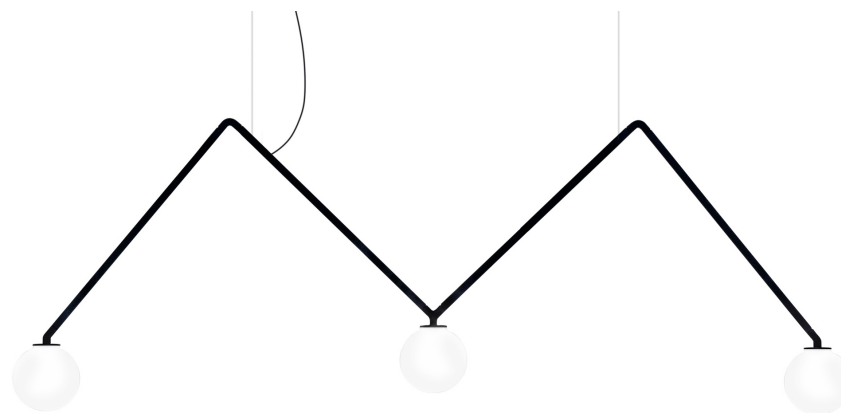

DABLIU

Suspension lamp in aluminum. Composed of a slender structure with three light points and diffusers that can be selected according to different versions. Spot version available for punctual lighting, version with spherical diffuser in opal blown glass and version with a metallic cone in burnished gold and black finish that allows more light diffusion. LED on board, dimmable.

SPOT 40° | 2700K

LAMPING

Source	LED spot
Total power	3 x 5W
Emission	diffused downlight
Switching	dimmable 1-10V
Tension	110/240V
Color temperature	2700K
Luminous flux	3 x 400lm (source luminous flux)
Typ CRI	90
Energy class	A+
Materials	aluminum + PC + ABS
Notes	cable lenght 2m, led spot beam angle 40°

SPOT 40° | 3000K

LAMPING

Source	LED spot
Total power	3 x 5W
Emission	diffused downlight
Switching	dimmable 1-10V
Tension	110/240V
Color temperature	3000K
Luminous flux	3 x 400lm (source luminous flux)
Typ CRI	90
Energy class	A+
Materials	aluminum + PC + ABS
Notes	cable lenght 2m, led spot beam angle 40°

Codes

DAB LNN 52

Structure/Diffuser

black/black

Certificazioni

GLOBE | 2700K

LAMPING

Source	G4 LED
Total power	3 x 5W
Emission	diffused downlight
Switching	dimmable 1-10V
Tension	110/240V
Color temperature	2700K
Luminous flux	3 x 400lm (source luminous flux)
Typ CRI	90
Energy class	A+
Materials	aluminum + PC + ABS
Notes	cable lenght 2m, led spot beam angle 40°