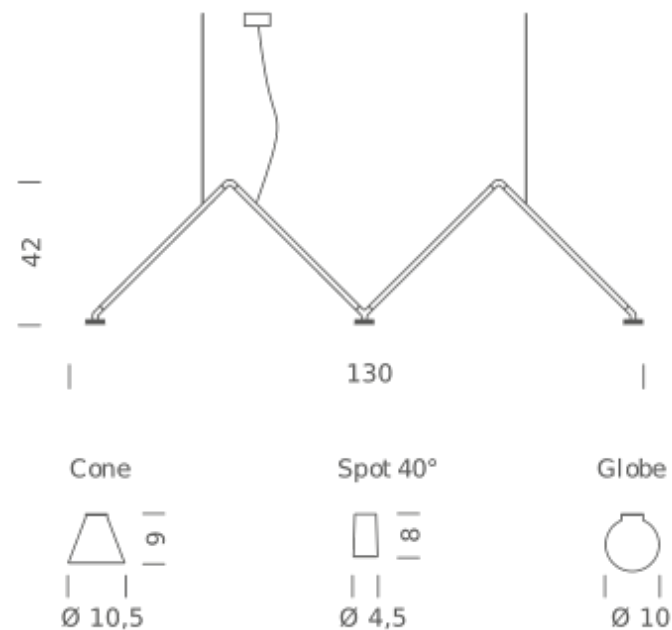

SPOT 40° | 2700K

LAMPING

Source	LED spot
Total power	3 x 5W
Emission	diffused downlight
Switching	dimmable 1-10V
Tension	110/240V
Color temperature	2700K
Luminous flux	3 x 400lm (source luminous flux)
Typ CRI	90
Energy class	A+
Materials	aluminum + PC + ABS
Notes	cable lenght 2m, led spot beam angle 40°

SPOT 40° | 3000K

LAMPING

Source	LED spot
Total power	3 x 5W
Emission	diffused downlight
Switching	dimmable 1-10V
Tension	110/240V
Color temperature	3000K
Luminous flux	3 x 400lm (source luminous flux)
Typ CRI	90
Energy class	A+
Materials	aluminum + PC + ABS
Notes	cable lenght 2m, led spot beam angle 40°

Codes

DAB LNN 52

Structure/Diffuser

black/black

Certificazioni

GLOBE | 2700K

LAMPING

Source	G4 LED
Total power	3 x 5W
Emission	diffused downlight
Switching	dimmable 1-10V
Tension	110/240V
Color temperature	2700K
Luminous flux	3 x 400lm (source luminous flux)
Typ CRI	90
Energy class	A+
Materials	aluminum + PC + ABS
Notes	cable lenght 2m, led spot beam angle 40°

Codes

DAB LNN 53

Structure/Diffuser

black/white

Certificazioni

GLOBE | 3000K

LAMPING

Source	G4 LED
Total power	3 x 5W
Emission	diffused downlight
Switching	dimmable 1-10V
Tension	110/240V
Color temperature	3000K
Luminous flux	3 x 400lm (source luminous flux)
Typ CRI	90
Energy class	A+
Materials	aluminum + PC + ABS
Notes	cable lenght 2m, led spot beam angle 40°