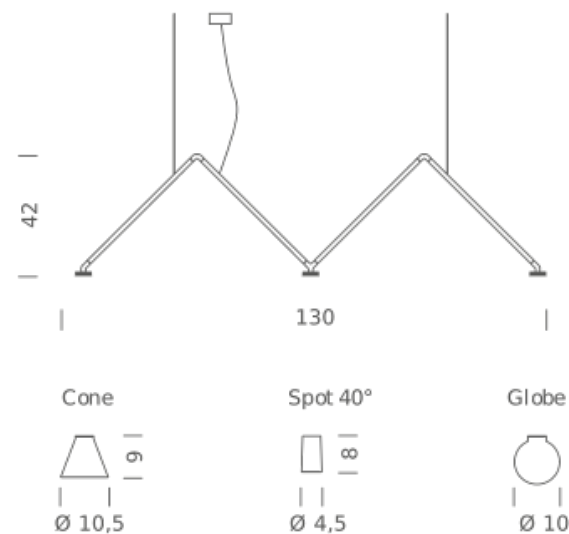

CONE | 2700K

LAMPING

Source	LED diffused
Total power	3 x 5W
Emission	indirect and diffused
Switching	dimmable 1-10V
Tension	110/240V
Color temperature	2700K
Luminous flux	3 x 400lm (source luminous flux)
Typ cri	90
Energy class	A+
Materials	aluminum + PC + ABS + glass
Notes	cable lenght 2m, led diffused

Codes

DAB LNN 53

Structure/Diffuser

black/gold burnished

Certificazioni