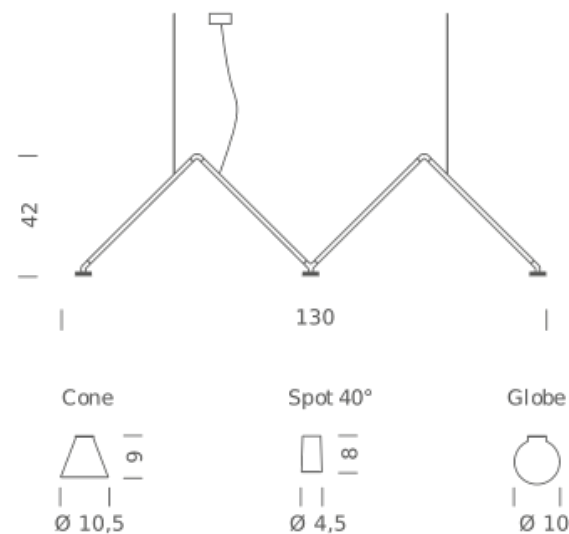

SPOT 40° | 2700K

LAMPING

Source	LED spot
Total power	3 x 5W
Emission	diffused downlight
Switching	dimmable 1-10V
Tension	110/240V
Color temperature	2700K
Luminous flux	3 x 400lm (source luminous flux)
Typ cri	90
Energy class	A+
Materials	aluminum + PC + ABS
Notes	cable lenght 2m, led spot beam angle 40°
Net lamp weight	5 kg

SPOT 40° | 3000K

LAMPING

Source	LED spot
Total power	3 x 5W
Emission	diffused downlight
Switching	dimmable 1-10V
Tension	110/240V
Color temperature	3000K
Luminous flux	3 x 400lm (source luminous flux)
Typ cri	90
Energy class	A+
Materials	aluminum + PC + ABS
Notes	cable lenght 2m, led spot beam angle 40°

Codes

DAB LNN 52

Structure/Diffuser

black/black

Certificazioni

GLOBE | 2700K

LAMPING

Source	LED spot
Total power	3 x 5W
Emission	diffused downlight
Switching	dimmable 1-10V
Tension	110/240V
Color temperature	2700K
Luminous flux	3 x 400lm (source luminous flux)
Typ cri	90
Energy class	A+
Materials	aluminum + PC + ABS
Notes	cable lenght 2m, led spot beam angle 40°

Codes

DAB LNN 55

Structure/Diffuser

black/white

Certificazioni

GLOBE | 3000K

LAMPING

Source	LED spot
Total power	3 x 5W
Emission	diffused downlight
Switching	dimmable 1-10V
Tension	110/240V
Color temperature	3000K
Luminous flux	3 x 400lm (source luminous flux)
Typ cri	90
Energy class	A+
Materials	aluminum + PC + ABS
Notes	cable lenght 2m, led spot beam angle 40°