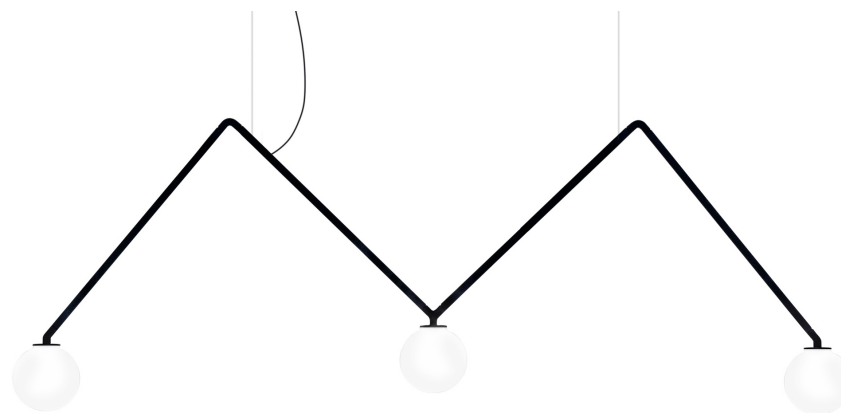

DABLIU

Suspension lamp in aluminum. Composed of a slender structure with three light points and diffusers that can be selected according to different versions. Spot version available for punctual lighting, version with spherical diffuser in opal blown glass and version with a metallic cone in burnished gold and black finish that allows more light diffusion. LED on board, dimmable.

SPOT 40° | 2700K

LAMPING

Source	LED spot
Total power	3 x 5W
Emission	diffused downlight
Switching	dimmable 1-10V
Tension	110/240V
Color temperature	2700K
Luminous flux	3 x 400lm (source luminous flux)
Typ cri	90
Energy class	A+
Materials	aluminum + PC + ABS
Notes	cable lenght 2m, led spot beam angle 40°
Net lamp weight	5 kg

SPOT 40° | 3000K

LAMPING

Source	LED spot
Total power	3 x 5W
Emission	diffused downlight
Switching	dimmable 1-10V
Tension	110/240V
Color temperature	3000K
Luminous flux	3 x 400lm (source luminous flux)
Typ cri	90
Energy class	A+
Materials	aluminum + PC + ABS
Notes	cable lenght 2m, led spot beam angle 40°

Codes

DAB LNN 52

Structure/Diffuser

black/black

Certificazioni

GLOBE | 2700K

LAMPING

Source	LED spot
Total power	3 x 5W
Emission	diffused downlight
Switching	dimmable 1-10V
Tension	110/240V
Color temperature	2700K
Luminous flux	3 x 400lm (source luminous flux)
Typ cri	90
Energy class	A+
Materials	aluminum + PC + ABS
Notes	cable lenght 2m, led spot beam angle 40°