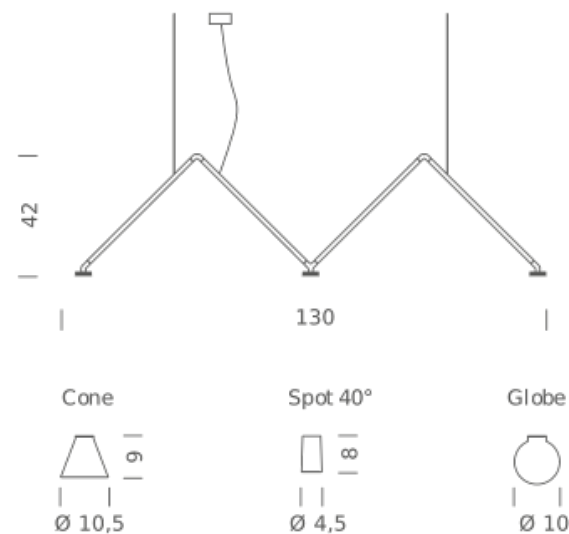

SPOT 40° | 2700K

LAMPING

Source	LED spot
Total power	3 x 5W
Emission	diffused downlight
Switching	dimmable 1-10V
Tension	110/240V
Color temperature	2700K
Luminous flux	3 x 400lm (source luminous flux)
Typ cri	90
Energy class	A+
Materials	aluminum + PC + ABS
Notes	cable lenght 2m, led spot beam angle 40°
Net lamp weight	5 kg

Codes

DAB LNN 51

Structure/Diffuser

black/black

PACKAGE

Package 01

Dimension: 15x80x150 cm / Gross weight: 2,5 kg

Certificazioni

SPOT 40° | 3000K

LAMPING

Source	LED spot
Total power	3 x 5W
Emission	diffused downlight
Switching	dimmable 1-10V
Tension	110/240V
Color temperature	3000K
Luminous flux	3 x 400lm (source luminous flux)
Typ cri	90
Energy class	A+
Materials	aluminum + PC + ABS
Notes	cable lenght 2m, led spot beam angle 40°

Codes

DAB LNN 52

Structure/Diffuser

black/black

Certificazioni

GLOBE | 2700K

LAMPING

Source	LED spot
Total power	3 x 5W
Emission	diffused downlight
Switching	dimmable 1-10V
Tension	110/240V
Color temperature	2700K
Luminous flux	3 x 400lm (source luminous flux)
Typ cri	90
Energy class	A+
Materials	aluminum + PC + ABS
Notes	cable lenght 2m, led spot beam angle 40°