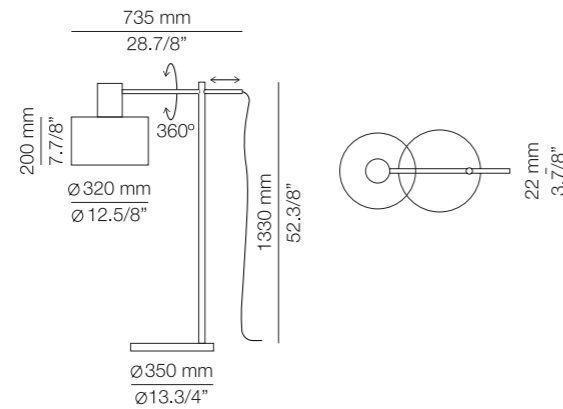

p-3908MP

LED or Fluor. up to 20W **A+ > A**
E27 / 230V
On/Off cord switch
White pearl translucent polyester shade and marble base

Finish

- 26 BLK
- 55 BG

Additional

We offer custom finishes, sizes, and alternate lamping for projects.

Photographs may show non-standard products.

Private residence by @rosacolei.interiordesign