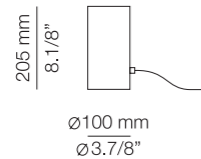

M-3906

LED or Fluor. up to 20W **A+ > A**
E27 / 230V
On/Off cord switch

Additional

We offer custom finishes, sizes, and alternate lamping for projects.

Photographs may show non-standard products.