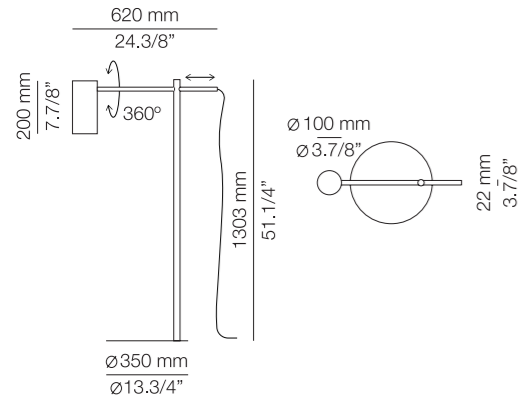

CYLS

p-3908

LED or Fluor. up to 20W **A+ > A**
E27 / 230V
On/Off cord switch