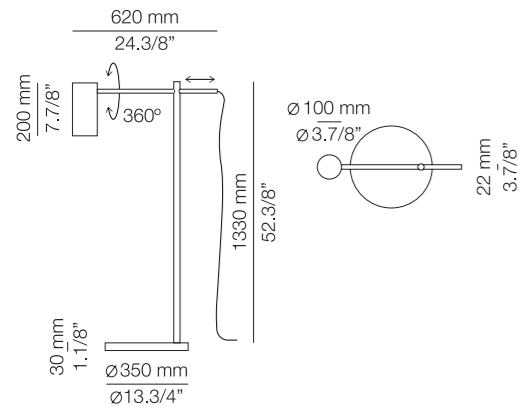

CYLS

p-3908

LED or Fluor. up to 20W **A+ > A**
E27 / 230V
On/Off cord switch

p-3908M

LED or Fluor. up to 20W **A+ > A**
E27 / 230V
On/Off cord switch
Marble base

Finish

- 26 BLK
- 55 BG

Additional

We offer custom finishes, sizes, and alternate lamping for projects.

Photographs may show non-standard products.

p-3908P

LED or Fluor. up to 20W **A+ > A**
E27 / 230V
On/Off cord switch
White pearl translucent polyester shade