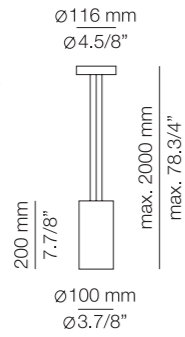

CYLS

T-3905

LED or Fluor. up to 20W **A+ > A**
E27 / 230V
Dimmable when using dim. Lamps