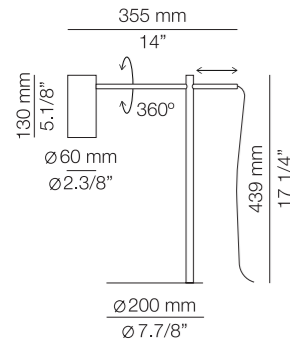

CYLS

M-3907

LED or Fluor. up to 20W **A+ > A**
E14 / 230V
On/Off cord switch

Additional

We offer custom finishes, sizes, and alternate lamping for projects.

Photographs may show non-standard products.

M-3906P