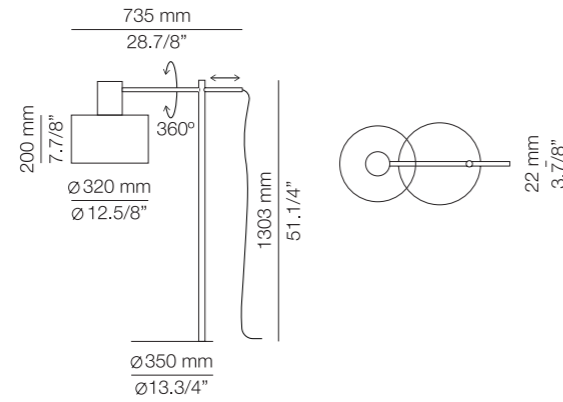

We offer custom finishes, sizes, and alternate lamping for projects.

Photographs may show non-standard products.

p-3908P

LED or Fluor. up to 20W **A+ > A**
E27 / 230V
On/Off cord switch
White pearl translucent polyester shade