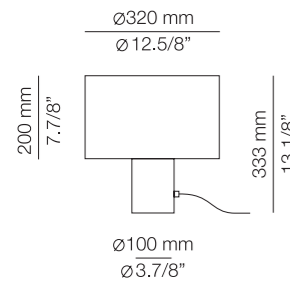

M-3906P

LED or Fluor. up to 20W **A+ > A**
E27 / 230V
On/Off cord switch
White pearl translucent polyester shade