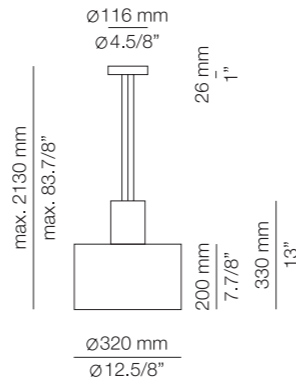

T-3905P

LED or Fluor. up to 20W **A+ > A**
E27 / 230V
Dimmable when using dim. Lamps
White pearl translucent polyester shade