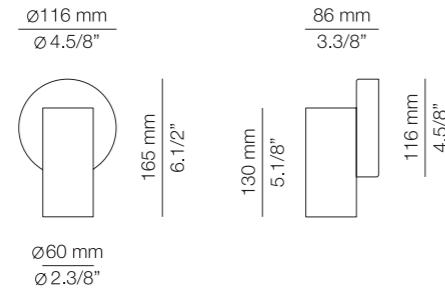

A-3900

LED or Fluor. up to 20W **A+ > A**
E14 / 230V
Dimmable when using dim. Lamps

Additional

We offer custom finishes, sizes, and alternate lamping for projects.

Photographs may show non-standard products.

M-3906

LED or Fluor. up to 20W **A+ > A**
E27 / 230V
On/Off cord switch

Additional

We offer custom finishes, sizes, and alternate lamping for projects.

Photographs may show non-standard products.