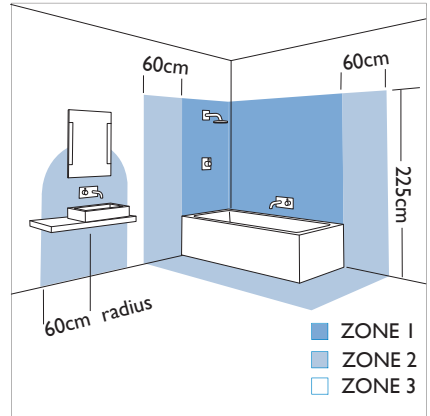

0891 Mashiko 400

4x40w E27		not included
--------------	--	-----------------

Zones	2	3
-------	----------	----------

Astro Lighting Ltd.
G2 River Way,
Harlow,
Essex,
CM20 2DP
Great Britain

tel: +44 (0) 1279 427001
fax: +44 (0) 1279 427002
email: sales@astrolighting.co.uk
www.astrolighting.co.uk