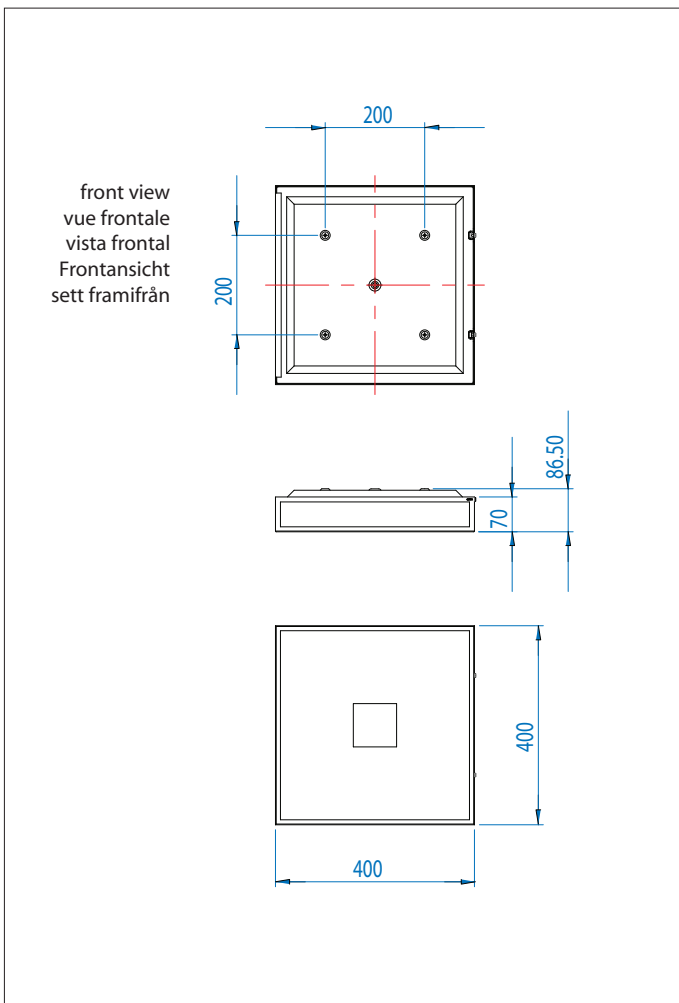

0891 Mashiko 400

4x40w E27		not included
--------------	--	-----------------

Zones	2	3
-------	----------	----------

Astro Lighting Ltd.
G2 River Way,
Harlow,
Essex,
CM20 2DP
Great Britain

tel: +44 (0) 1279 427001
fax: +44 (0) 1279 427002
email: sales@astrolighting.co.uk
www.astrolighting.co.uk