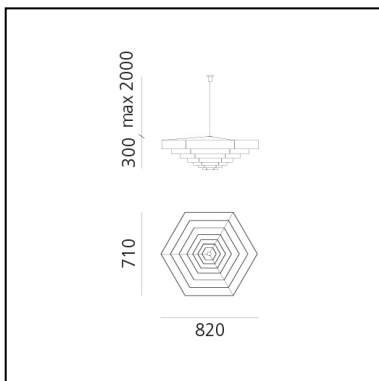

Lampada Esagonale 82 - Aluminum

Bruno Munari

IP20  Dimmerable: 

LUMINAIRE

- Watt: **77W**

DESCRIPTION

Lampada esagonale is a pendant light made of concentric hexagonal rings of reflective sheet metal. The light is reflected in all directions by the metal sheets and evenly illuminates the space.

DIMENSIONS

- Width: **cm 82**
- Height: **cm 30**
- Depth: **cm 71**
- Max Height from ceiling: **cm 200**

NOT INCLUDED SOURCES

- Category: **HALO**
- Number: **1**
- Watt: **77W**
- Socket: **E27**
- Class: **A**