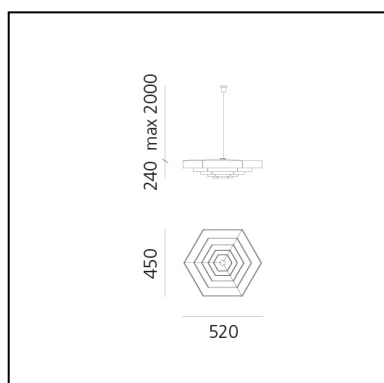

# Lampada Esagonale 52 - Aluminum

Bruno Munari

## DESCRIPTION

Lampada esagonale is a pendant light made of concentric hexagonal rings of reflective sheet metal. The light is reflected in all directions by the metal sheets and evenly illuminates the space.

## LUMINAIRE

- Watt: **77W**

**PRODUCT CODE: DM2004A00**

## DIMENSIONS

- Length: **cm 52**
- Height: **cm 24**
- Depth: **cm 45**
- Max Height from ceiling: **cm 200**