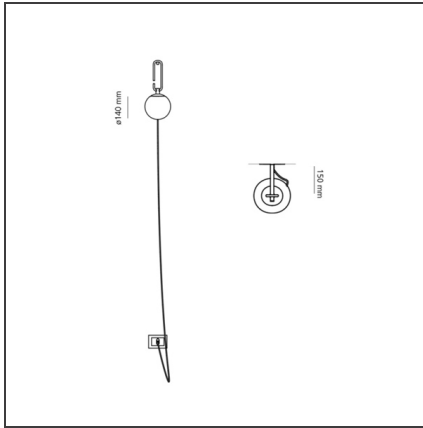

nh Wall

IP20   

TECHNICAL DRAWINGS

DESIGN BY

Neri&Hu

DESCRIPTION

nh continues the research on the dynamic interaction of experience, details, materials, form, and light that Neri&Hu are pursuing with Artemide. It offers a reinterpretation of the Oriental culture and tradition with a constant contemporary approach. nh is operated intuitively as a reference to the use of lanterns, and allows freedom in creating countless lightscapes. It is an essential, versatile element, suited to illuminate a variety of contexts in a simple and poetic manner. The basic element of nh, a white blown glass sphere with a brass ring, evolves with structures that support it and combine to bring light into space. The selected materials represent a perfect combination of tradition and innovation, as well as the expression of responsible and sustainable design.

FEATURES

Article Code:	1277010A	Material:	Blown glass, brushed brass
Colour:	Black/brass	Series:	Design, 2018 Artemide Collection
Installation:	Wall		
Environment:	Indoor		

DIMENSIONS

Length:	cm 32
Depth:	cm 15

SOURCES NOT INCLUDED

Category:	LED
Number:	1
Watt:	5W
Type:	2
Socket:	E14
Class:	A

LUMINAIRE

Watt:	5W	Delivered lumens output (lm):	257lm
Voltage:	220-240V	CCT:	3000K
		Efficiency:	80%
		Efficacy:	64lm/W
		CRI:	80

Notes

Maximum bulb length: 80mm. Maximum bulb diameter: 50mm