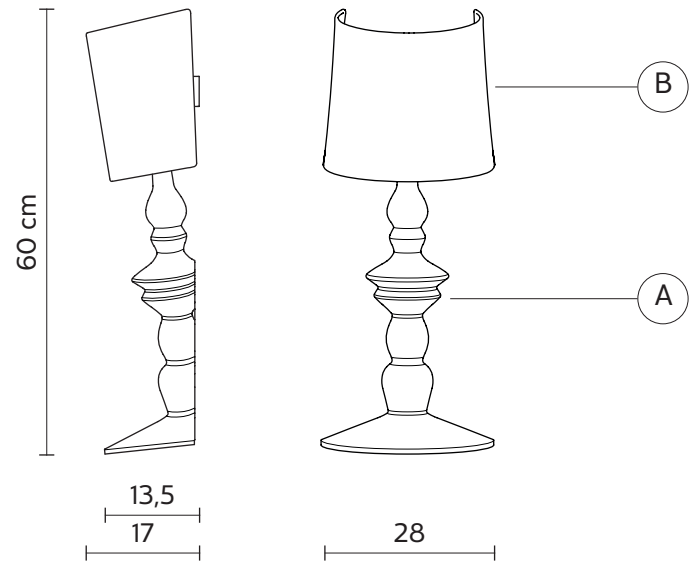

### STRUCTURE "B"

material	linen	
colour	white	

### EMISSION OF LIGHT

one directional

	direct
	filtered
	indirect
	none