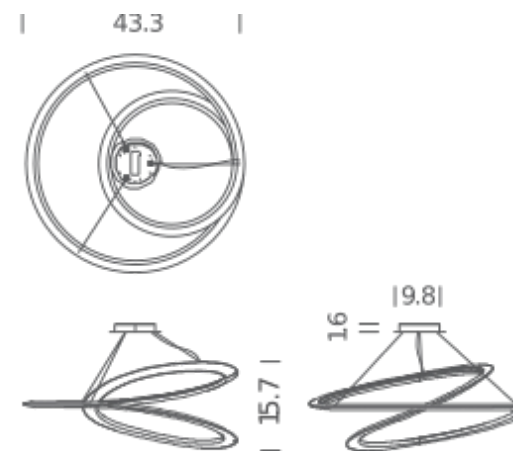

LAMPING

Source	LINEAR LED
Total power	86W
Emission	DIRECT
Switching	dimnable, 1-10V
Tension	120V
Color temperature	3000K
Luminous flux	4500lm (luminous output)
Typ CRI	85
Energy class	A+
IP class	20
Dimensions	Ø 43.3" x 15.7" H
Materials	aluminum + pc
Notes	cable length 8.2'
Accessories	Lipari ring,
Net lamp weight	19,8 lbs

Codes

KEP LNN 52
KEPLWW52
KEP LOW 52

Structure/Diffuser

black/white
white/white
gold painted/white

PACKAGE

Package 01
Dimension: 47.6" x 47.6" x 20.5" inches / Gross weight:
41,9 lbs

Certificazioni

UPLIGHT

LAMPING

Source	LINEAR LED
Total power	86W
Emission	INDIRECT
Switching	dimmable, 1-10V
Tension	120V
Color temperature	2700K
Luminous flux	4500lm (luminous output)
Typ CRI	85
Energy class	A+
IP class	20
Dimensions	Ø 43.3" x 15.7" H
Materials	aluminum + pc
Notes	cabl length 8.2'
Accessories	Lipari ring,
Net lamp weight	19,8 lbs

Codes

KEP LNN 53
KEPLWW53
KEP LOW 53

Structure/Diffuser

black/white
white/white
gold painted/white

PACKAGE

Package 01
Dimension: 47.6" x 47.6" x 20.5" inches / Gross weight:
41,9 lbs

Certificazioni

UPLIGHT