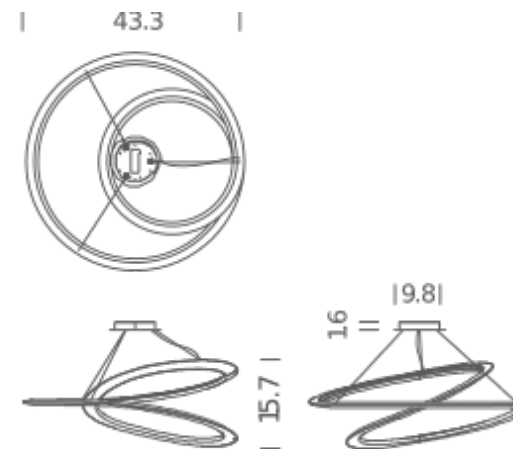

DOWNLIGHT

LAMPING

Source	LINEAR LED
Total power	86W
Emission	DIRECT
Switching	dimmable, 1-10V
Tension	120V
Color temperature	2700K
Luminous flux	4500lm (luminous output)
Typ CRI	85
Energy class	A+
IP class	20
Dimensions	Ø 43.3" x 15.7" H
Materials	aluminum + pc
Notes	cable length 8.2'
Accessories	Lipari ring,
Net lamp weight	19,8 lbs

Codes

KEP LNN 54
KEPLWW54
KEP LOW 54

Structure/Diffuser

black/white
white/white
gold painted/white

PACKAGE

Package 01
Dimension: 47.6" x 47.6" x 20.5" inches / Gross weight:
41,9 lbs

Certificazioni

DOWNLIGHT

LAMPING

Source	LINEAR LED
Total power	86W
Emission	DIRECT
Switching	dimnable, 1-10V
Tension	120V
Color temperature	3000K
Luminous flux	4500lm (luminous output)
Typ CRI	85
Energy class	A+
IP class	20
Dimensions	Ø 43.3" x 15.7" H
Materials	aluminum + pc
Notes	cable length 8.2'
Accessories	Lipari ring,
Net lamp weight	19,8 lbs

Codes

KEP LNN 52
KEPLWW52
KEP LOW 52

Structure/Diffuser

black/white
white/white
gold painted/white

PACKAGE

Package 01
Dimension: 47.6" x 47.6" x 20.5" inches / Gross weight:
41,9 lbs

Certificazioni

UPLIGHT