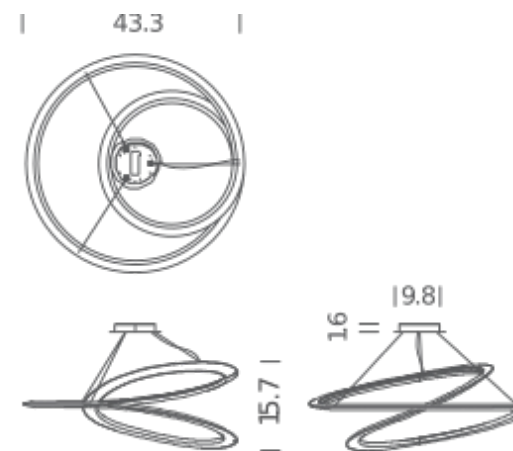

LAMPING

Source	LINEAR LED
Total power	86W
Emission	INDIRECT
Switching	dimmable, 1-10V
Tension	120V
Color temperature	3000K
Luminous flux	4500lm (luminous output)
Typ CRI	85
Energy class	A+
IP class	20
Dimensions	Ø 43.3" x 15.7" H
Materials	aluminum + pc
Notes	cable length 8.2'
Accessories	Lipari ring,
Net lamp weight	19,8 lbs

DOWNLIGHT

LAMPING

Source	LINEAR LED
Total power	77W
Emission	DIRECT
Switching	dimnable, 1-10V
Tension	120V
Color temperature	3000K
Luminous flux	4000lm (luminous output)
Typ CRI	85
Energy class	A+
IP class	20
Materials	aluminum + pc
Notes	cabl length 8.2'
Accessories	Lipari ring,
Net lamp weight	19,8 lbs

Codes

KEM LNN 52
KEM LWW52
KEM LOW 52

Structure/Diffuser

black/white
white/white
gold painted/white

PACKAGE

Package 01

Dimension: 47.6" x 47.6" x 20.5" inches / Gross weight:
41,9 lbs

Certificazioni

UPLIGHT

LAMPING

Source	LINEAR LED
Total power	77W
Emission	INDIRECT
Switching	dimnable, 1-10V
Tension	120V
Color temperature	2700K
Luminous flux	4000lm (luminous output)
Typ CRI	85
Energy class	A+
IP class	20
Materials	aluminum + pc
Notes	cabl length 8.2'
Accessories	Lipari ring,
Net lamp weight	19,8 lbs