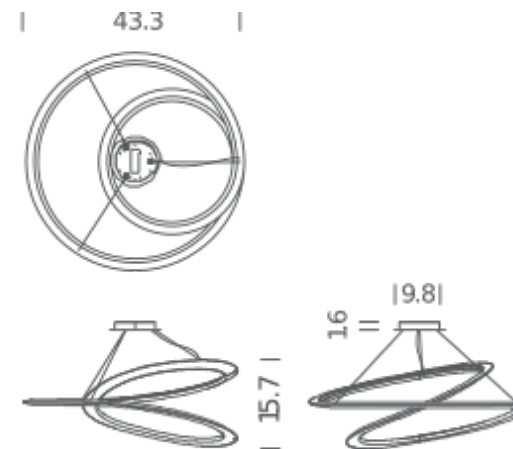

LAMPING

Source	LINEAR LED
Total power	86W
Emission	DIRECT
Switching	dimnable, 1-10V
Tension	120V
Color temperature	3000K
Luminous flux	4500lm (luminous output)
Typ CRI	85
Energy class	A+
IP class	20
Dimensions	Ø 43.3" x 15.7" H
Materials	aluminum + pc
Notes	cable length 8.2'
Accessories	Lipari ring,
Net lamp weight	19,8 lbs

LAMPING

Source	LINEAR LED
Total power	86W
Emission	INDIRECT
Switching	dimmable, 1-10V
Tension	120V
Color temperature	2700K
Luminous flux	4500lm (luminous output)
Typ CRI	85
Energy class	A+
IP class	20
Dimensions	Ø 43.3" x 15.7" H
Materials	aluminum + pc
Notes	cabl length 8.2'
Accessories	Lipari ring,
Net lamp weight	19,8 lbs

Codes

KEP LNN 53
KEPLWW53
KEP LOW 53

Structure/Diffuser

black/white
white/white
gold painted/white

PACKAGE

Package 01
Dimension: 47.6" x 47.6" x 20.5" inches / Gross weight:
41,9 lbs

Certificazioni

UPLIGHT

LAMPING

Source	LINEAR LED
Total power	86W
Emission	INDIRECT
Switching	dimmable, 1-10V
Tension	120V
Color temperature	3000K
Luminous flux	4500lm (luminous output)
Typ CRI	85
Energy class	A+
IP class	20
Dimensions	Ø 43.3" x 15.7" H
Materials	aluminum + pc
Notes	cable length 8.2'
Accessories	Lipari ring,
Net lamp weight	19,8 lbs