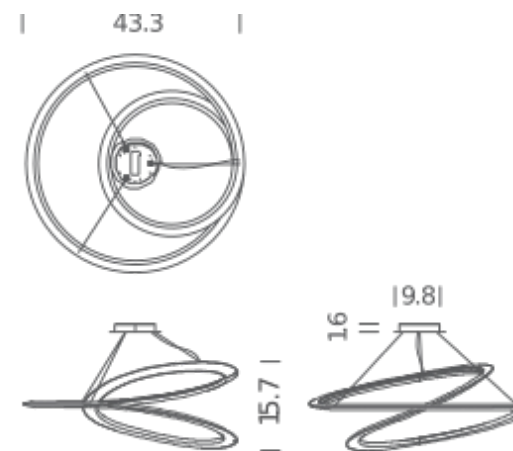

LAMPING

Source	LINEAR LED
Total power	86W
Emission	INDIRECT
Switching	dimmable, 1-10V
Tension	120V
Color temperature	3000K
Luminous flux	4500lm (luminous output)
Typ CRI	85
Energy class	A+
IP class	20
Dimensions	Ø 43.3" x 15.7" H
Materials	aluminum + pc
Notes	cable length 8.2'
Accessories	Lipari ring,
Net lamp weight	19,8 lbs

LAMPING

Source	LINEAR LED
Total power	77W
Emission	DIRECT
Switching	dimnable, 1-10V
Tension	120V
Color temperature	2700K
Luminous flux	4000lm (luminous output)
Typ CRI	85
Energy class	A+
IP class	20
Materials	aluminum + pc
Notes	cable length 8.2'
Accessories	Lipari ring,
Net lamp weight	19,8 lbs

Codes

KEM LNN 54
KEM LWW54
KEM LOW 54

Structure/Diffuser

black/white
white/white
gold painted/white

PACKAGE

Package 01

Dimension: 47.6" x 47.6" x 20.5" inches / Gross weight:
41,9 lbs

Certificazioni

DOWNLIGHT

LAMPING

Source	LINEAR LED
Total power	77W
Emission	DIRECT
Switching	dimnable, 1-10V
Tension	120V
Color temperature	3000K
Luminous flux	4000lm (luminous output)
Typ CRI	85
Energy class	A+
IP class	20
Materials	aluminum + pc
Notes	cabl length 8.2'
Accessories	Lipari ring,
Net lamp weight	19,8 lbs