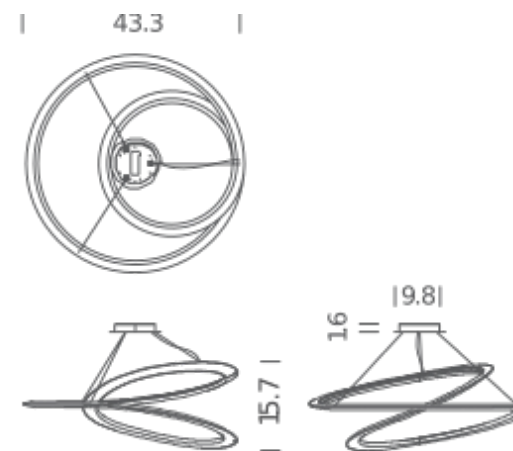

Codes

KEM LNN 52
KEM LWW52
KEM LOW 52

Structure/Diffuser

black/white
white/white
gold painted/white

PACKAGE

Package 01

Dimension: 47.6" x 47.6" x 20.5" inches / Gross weight:
41,9 lbs

Certificazioni

UPLIGHT

LAMPING

Source	LINEAR LED
Total power	77W
Emission	INDIRECT
Switching	dimnable, 1-10V
Tension	120V
Color temperature	2700K
Luminous flux	4000lm (luminous output)
Typ CRI	85
Energy class	A+
IP class	20
Materials	aluminum + pc
Notes	cabl length 8.2'
Accessories	Lipari ring,
Net lamp weight	19,8 lbs

Codes

KEM LNN 53
KEM LWW53
KEM LOW 53

Structure/Diffuser

black/white
white/white
gold painted/white

PACKAGE

Package 01

Dimension: 47.6" x 47.6" x 20.5" inches / Gross weight:
41,9 lbs

Certificazioni

UPLIGHT

LAMPING

Source	LINEAR LED
Total power	77W
Emission	INDIRECT
Switching	dimmable, 1-10V
Tension	120V
Color temperature	3000K
Luminous flux	4000lm (luminous output)
Typ CRI	85
Energy class	A+
IP class	20
Materials	aluminum + pc
Notes	cable length 8.2'
Accessories	Lipari ring,
Net lamp weight	19,8 lbs