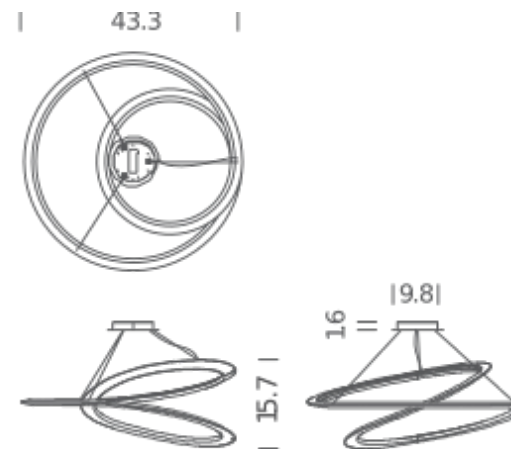

LAMPING

Source	LINEAR LED
Total power	86W
Emission	INDIRECT
Switching	dimmable, 1-10V
Tension	120V
Color temperature	2700K
Luminous flux	4500lm (luminous output)
Typ CRI	85
Energy class	A+
IP class	20
Dimensions	Ø 43.3" x 15.7" H
Materials	aluminum + pc
Notes	cabl length 8.2'
Accessories	Lipari ring,
Net lamp weight	19,8 lbs

LAMPING

Source	LINEAR LED
Total power	86W
Emission	INDIRECT
Switching	dimmable, 1-10V
Tension	120V
Color temperature	3000K
Luminous flux	4500lm (luminous output)
Typ CRI	85
Energy class	A+
IP class	20
Dimensions	Ø 43.3" x 15.7" H
Materials	aluminum + pc
Notes	cable length 8.2'
Accessories	Lipari ring,
Net lamp weight	19,8 lbs

Codes

KEP LNN 51
KEPLWW51
KEP LOW 51

Structure/Diffuser

black/white
white/white
gold painted/white

PACKAGE

Package 01
Dimension: 47.6" x 47.6" x 20.5" inches / Gross weight:
41,9 lbs

Certificazioni

DOWNLIGHT

LAMPING

Source	LINEAR LED
Total power	77W
Emission	DIRECT
Switching	dimnable, 1-10V
Tension	120V
Color temperature	2700K
Luminous flux	4000lm (luminous output)
Typ CRI	85
Energy class	A+
IP class	20
Materials	aluminum + pc
Notes	cable length 8.2'
Accessories	Lipari ring,
Net lamp weight	19,8 lbs